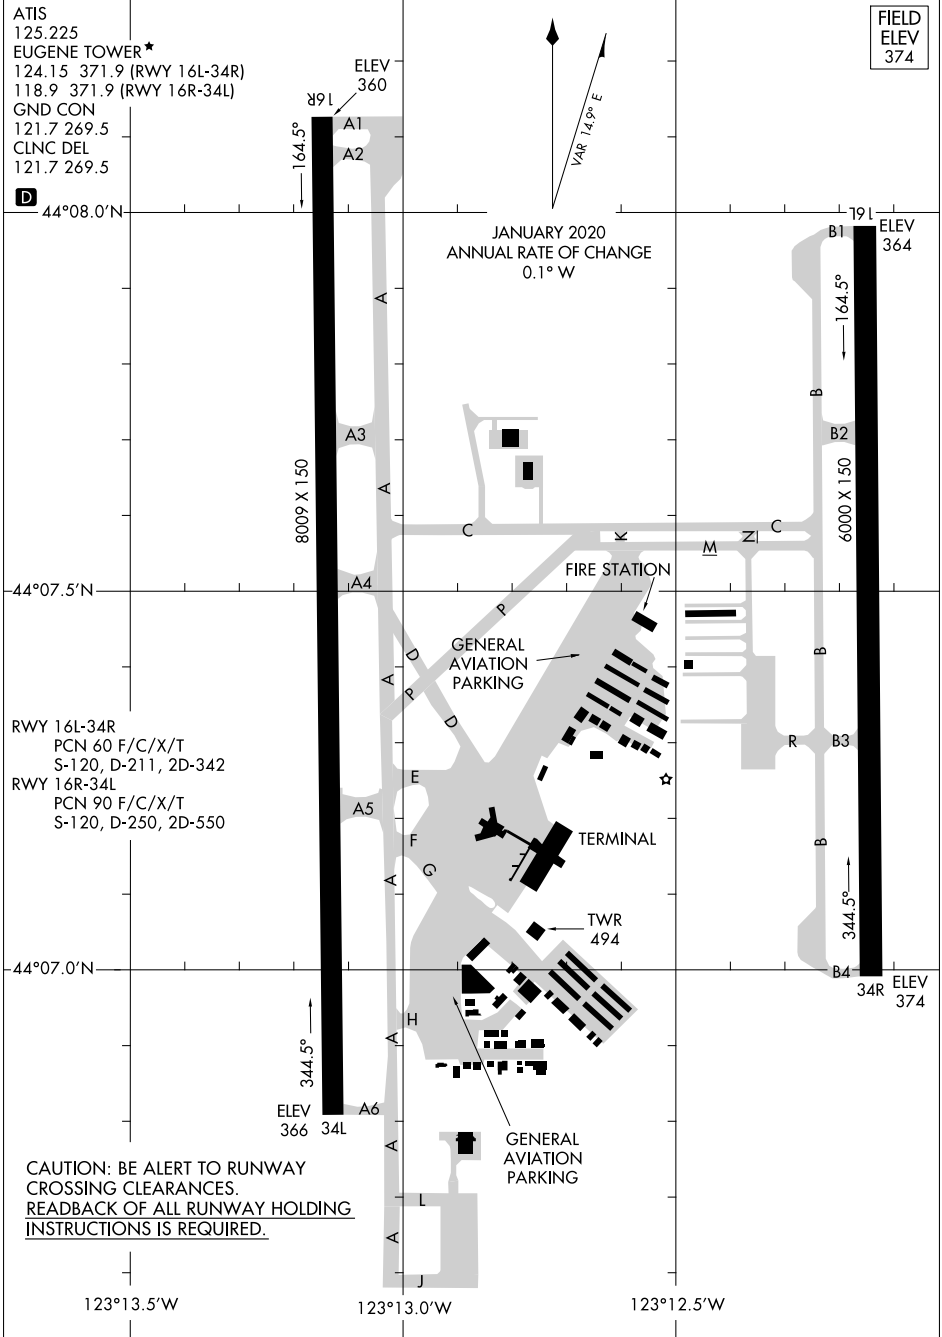

# AIRPORT DIAGRAM

MAHLON SWEET FLD (EUG)  
EUGENE, OREGON

AL-140 (FAA)

NW-1, 23 MAR 2023 to 20 APR 2023

NW-1, 23 MAR 2023 to 20 APR 2023

# AIRPORT DIAGRAM

21280

EUGENE, OREGON  
MAHLON SWEET FLD (EUG)