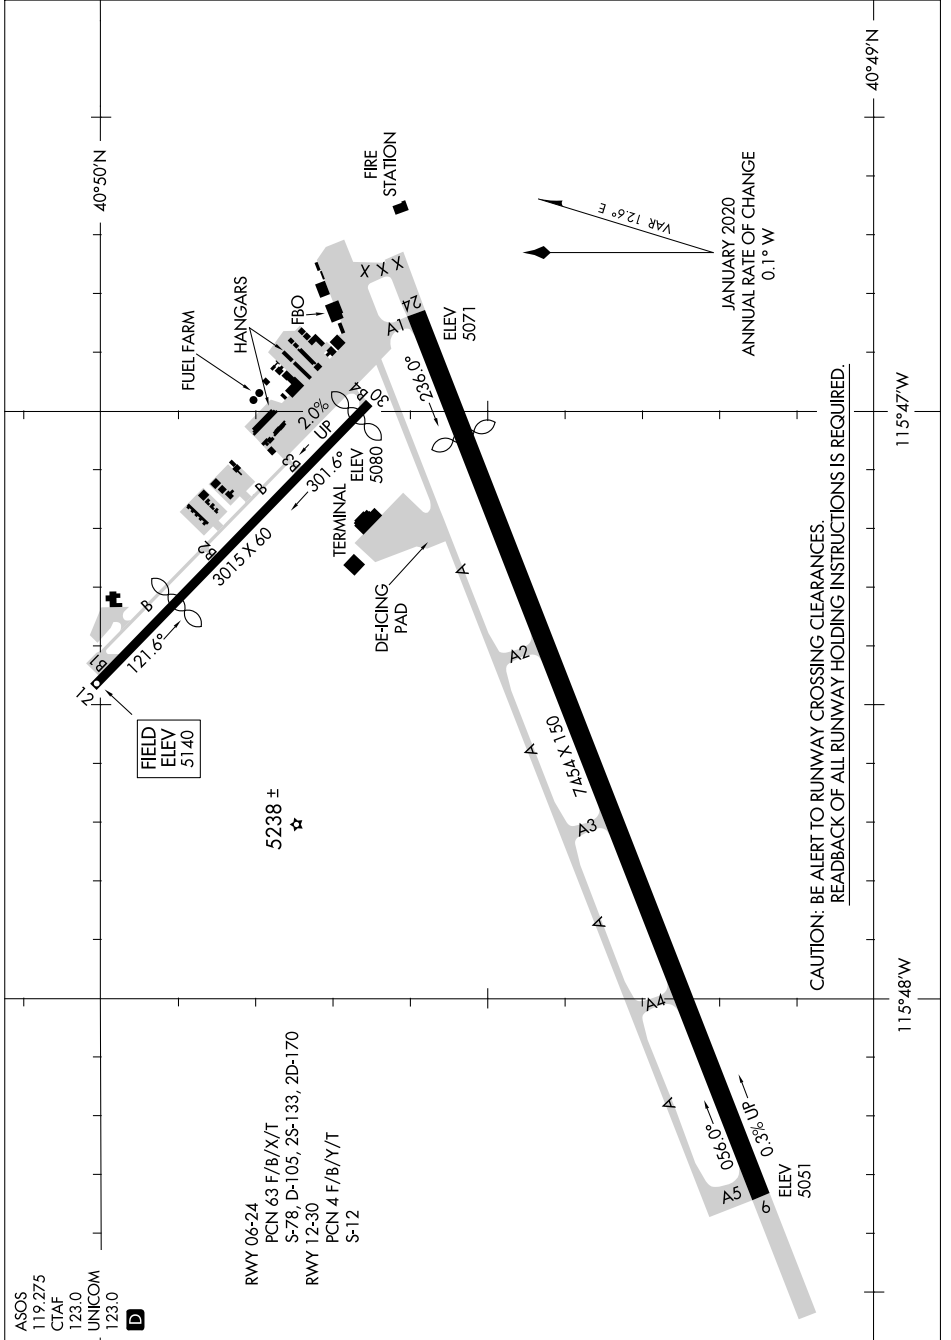

AIRPORT DIAGRAM

AL-129 (FAA)

ELKO RGNL (EKO)

ELKO, NEVADA

SW-4, 23 MAR 2023 to 20 APR 2023

SW-4, 23 MAR 2023 to 20 APR 2023

AIRPORT DIAGRAM

ELKO, NEVADA

ELKO RGNL (EKO)