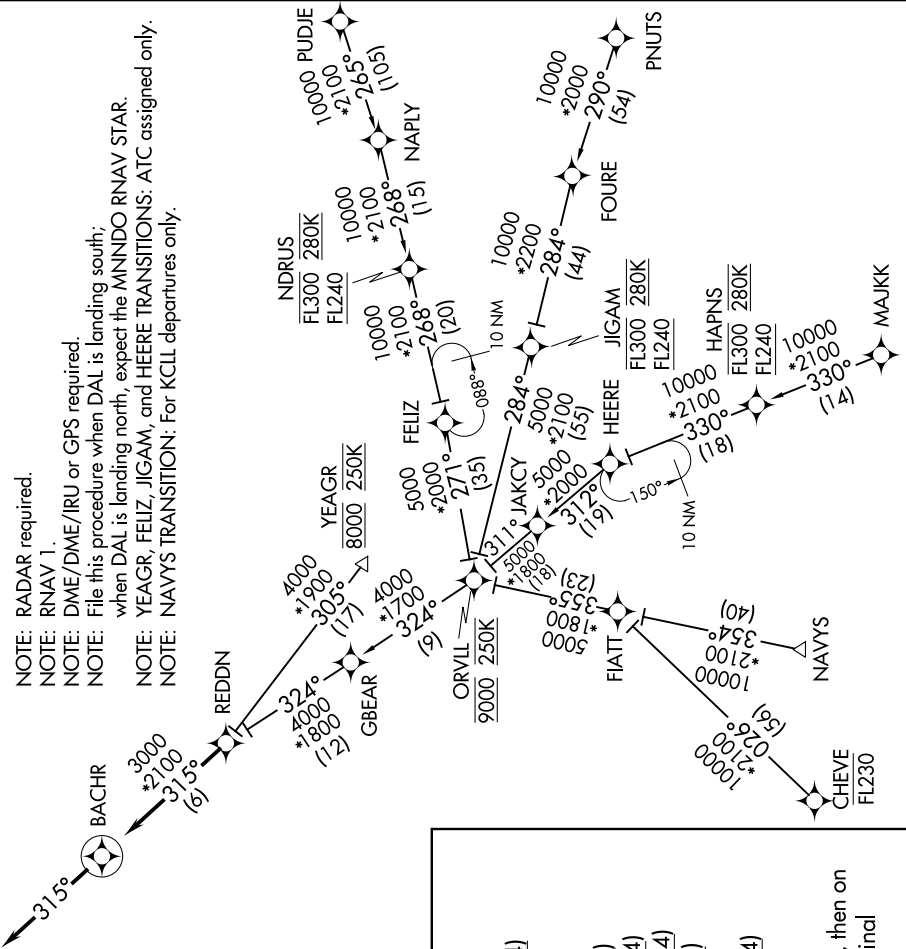

# REDDN FOUR ARRIVAL (RNAV)

SC-2, 23 MAR 2023 to 20 APR 2023

REGIONAL APP CON  
 125.27 308.4  
 125.025 263.025  
 D-ATIS  
 120.15

NOTE: RADAR required.

NOTE: RNAV 1.

NOTE: DME/DME/IRU or GPS required.

NOTE: File this procedure when DAL is landing south;

NOTE: when DAL is landing north, expect the MNINDO RNAV STAR.

NOTE: YEAGR, FELIZ, JIGAM, and HEERE transitions: ATC assigned only.

NOTE: NAVYS TRANSITION: For KCLL departures only.

NOTE: Chart not to scale.

From REDDN on track 31.5° to BACHR, then on track 31.5°. Expect RADAR vectors to find approach course.

# REDDN FOUR ARRIVAL (RNAV)

(REDDN.REDDN4) 26MAY16

SC-2, 23 MAR 2023 to 20 APR 2023