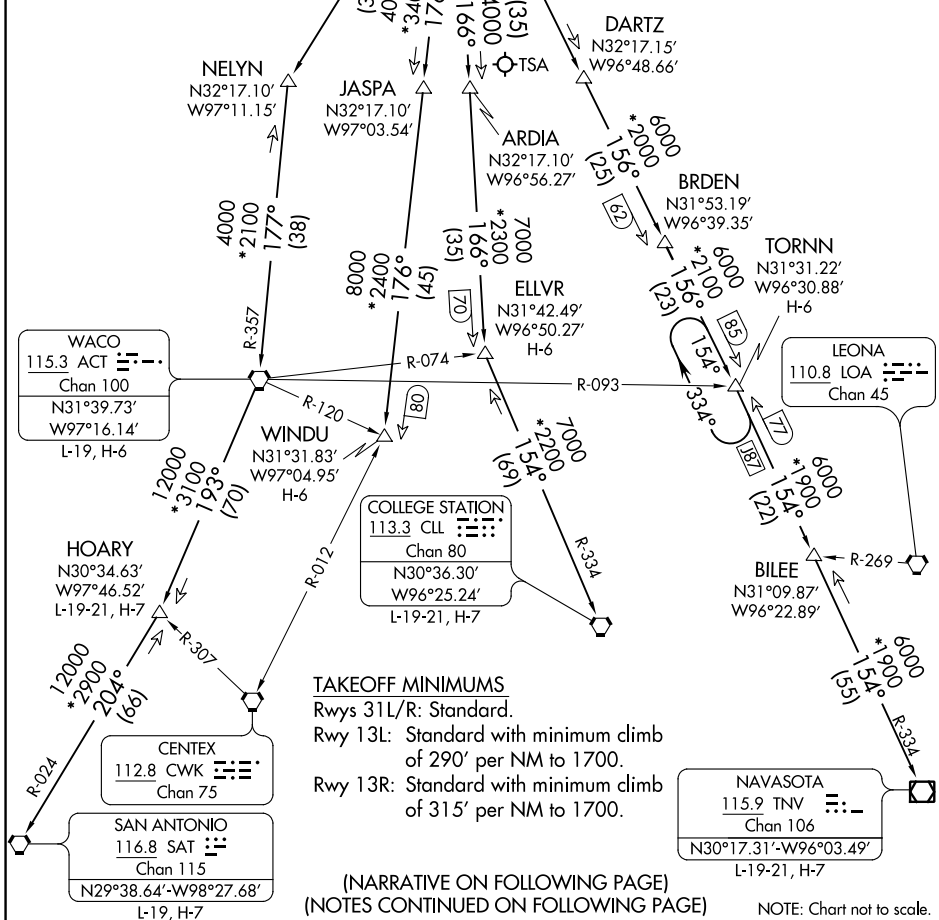

JOE POOL SIX DEPARTURE

D-ATIS 120.15
 CLNC DEL 127.9
 CPDLC
 GND CON 121.75 348.6
 LOVE TOWER 123.7 239.3
 REGIONAL DEP CON
 125.125 353.95 (Rwys 13L/R)
 118.55 290.35 (Rwys 31L/R)

**TOP ALTITUDE
 ALL RUNWAYS:
 ASSIGNED BY ATC**

LOCALIZER 111.1
 I-LVF
 Chan 48

LOCALIZER 111.5
 I-OWW
 Chan 52

MAVERICK
 113.1 TTT
 Chan 78
 N32°52.15'
 W97°02.43'

RADAR and DME required.

SC-2, 23 MAR 2023 to 20 APR 2023

SC-2, 23 MAR 2023 to 20 APR 2023

JOE POOL SIX DEPARTURE