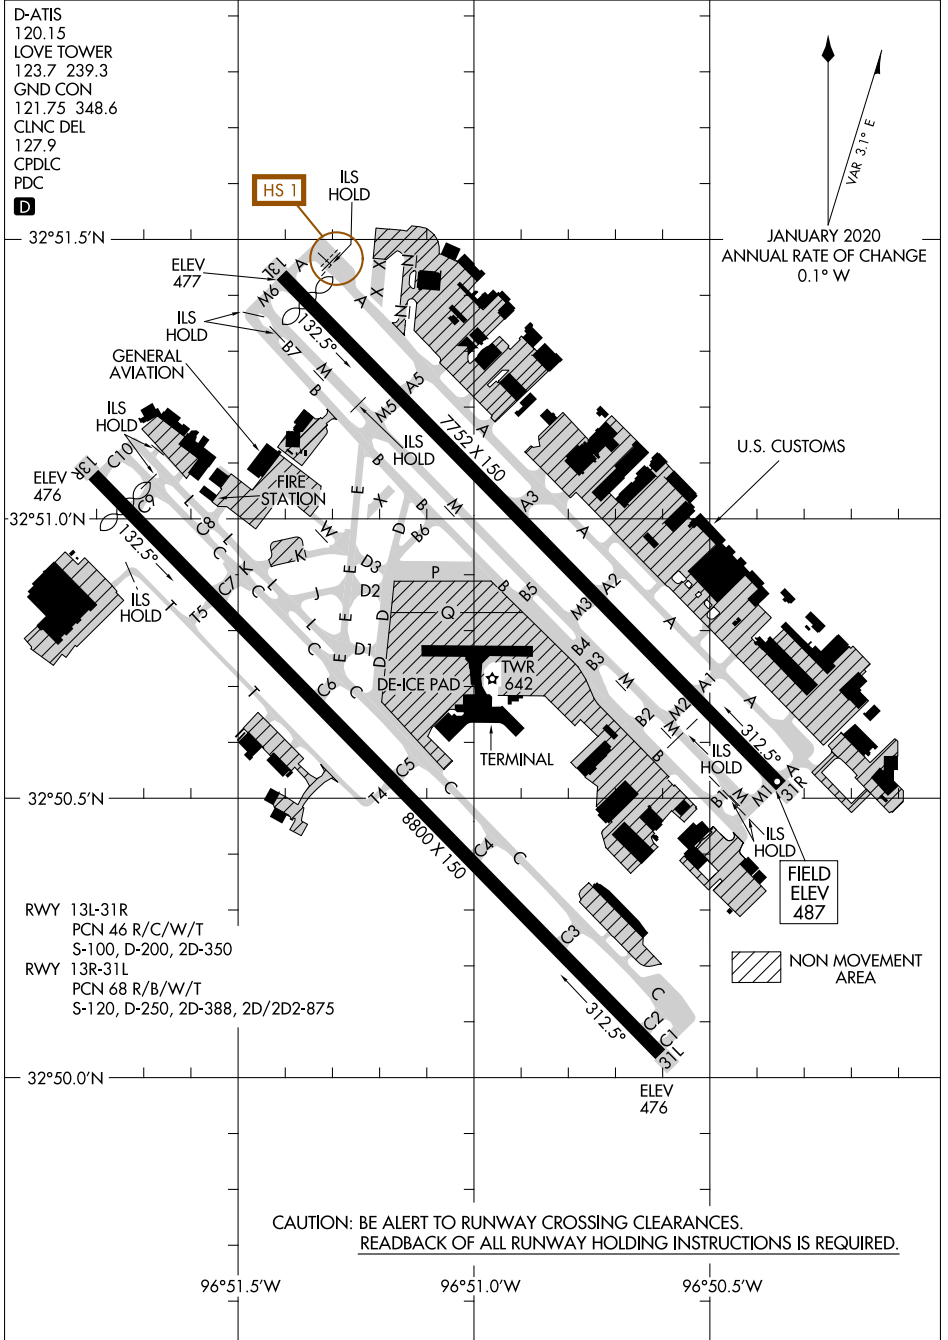

22363

AIRPORT DIAGRAM

AL-106 (FAA)

DALLAS LOVE FLD (DAL)
DALLAS, TEXAS

D-ATIS
120.15
LOVE TOWER
123.7 239.3
GND CON
121.75 348.6
CLNC DEL
127.9
CPDLC
PDC

JANUARY 2020
ANNUAL RATE OF CHANGE
0.1° W

SC-2, 23 MAR 2023 to 20 APR 2023

SC-2, 23 MAR 2023 to 20 APR 2023

CAUTION: BE ALERT TO RUNWAY CROSSING CLEARANCES.
READBACK OF ALL RUNWAY HOLDING INSTRUCTIONS IS REQUIRED.