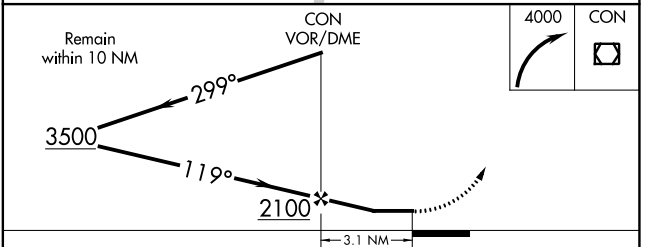

VOR/DME CON 112.9 Chan 76	APP CRS 119°	Rwy Idg TDZE Apt Elev	N/A N/A 342
--	------------------------	-----------------------------	--

VOR-A
CONCORD MUNI (CON)

⚠ Circling Rwy 12, 17, 30 NA at night.	MISSED APPROACH: Climbing right turn to 4000 direct CON VOR/DME and hold, continue climb-in-hold to 4000.
---	---

ASOS 132.325	BOSTON APP CON 127.35 269.075	CLNC DEL 133.65	UNICOM 122.7 (CTAF) 0
------------------------	---	---------------------------	---------------------------------

FAF to MAP 3.1 NM					CATEGORY	A	B	C	D
Knots	60	90	120	150	180	940-1	1080-1	1500-3	1158 (1200-3)
Min:Sec	3:06	2:04	1:33	1:14	1:02	598 (600-1)	738 (800-1)		