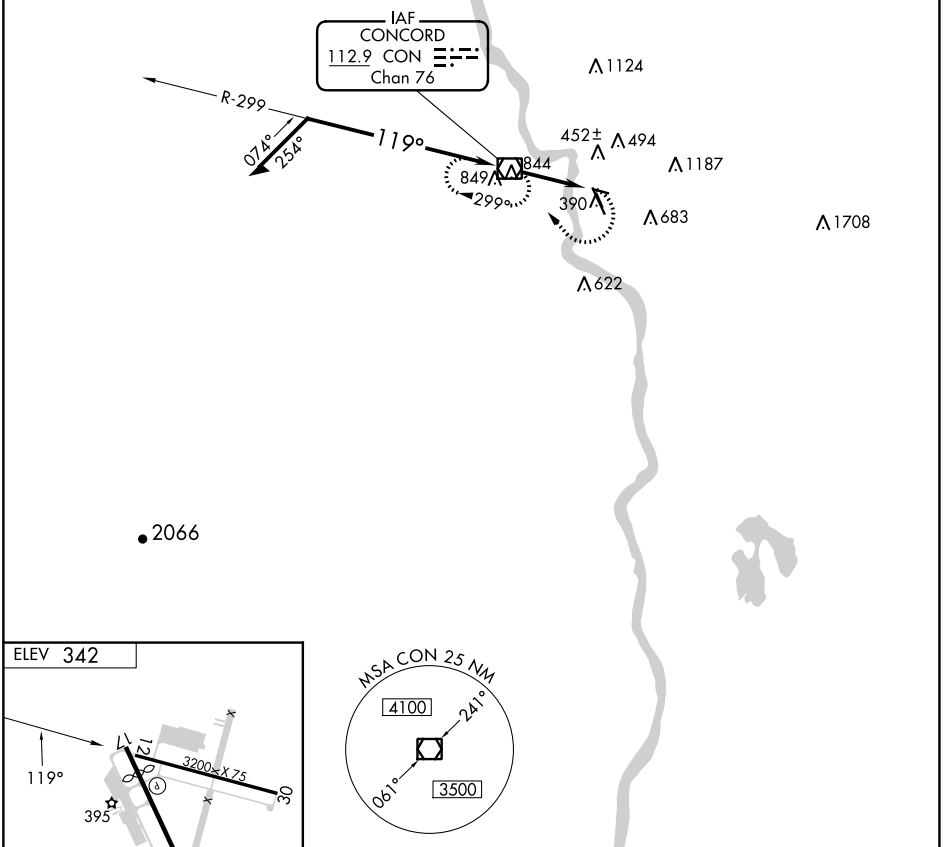

VOR/DME CON 112.9 Chan 76	APP CRS 119°	Rwy Idg TDZE Apt Elev	N/A N/A 342
--	------------------------	-----------------------------	--

VOR-A
CONCORD MUNI (CON)

⚠ Circling Rwy 12, 17, 30 NA at night.	MISSED APPROACH: Climbing right turn to 4000 direct CON VOR/DME and hold, continue climb-in-hold to 4000.
---	---

ASOS 132.325	BOSTON APP CON 127.35 269.075	CLNC DEL 133.65	UNICOM 122.7 (CTAF) 0
------------------------	---	---------------------------	---------------------------------

FAF to MAP 3.1 NM					CATEGORY	A	B	C	D
Knots	60	90	120	150	180	940-1	1080-1	1500-3	1158 (1200-3)
Min:Sec	3:06	2:04	1:33	1:14	1:02	598 (600-1)	738 (800-1)		

NE-1, 23 MAR 2023 to 20 APR 2023

NE-1, 23 MAR 2023 to 20 APR 2023