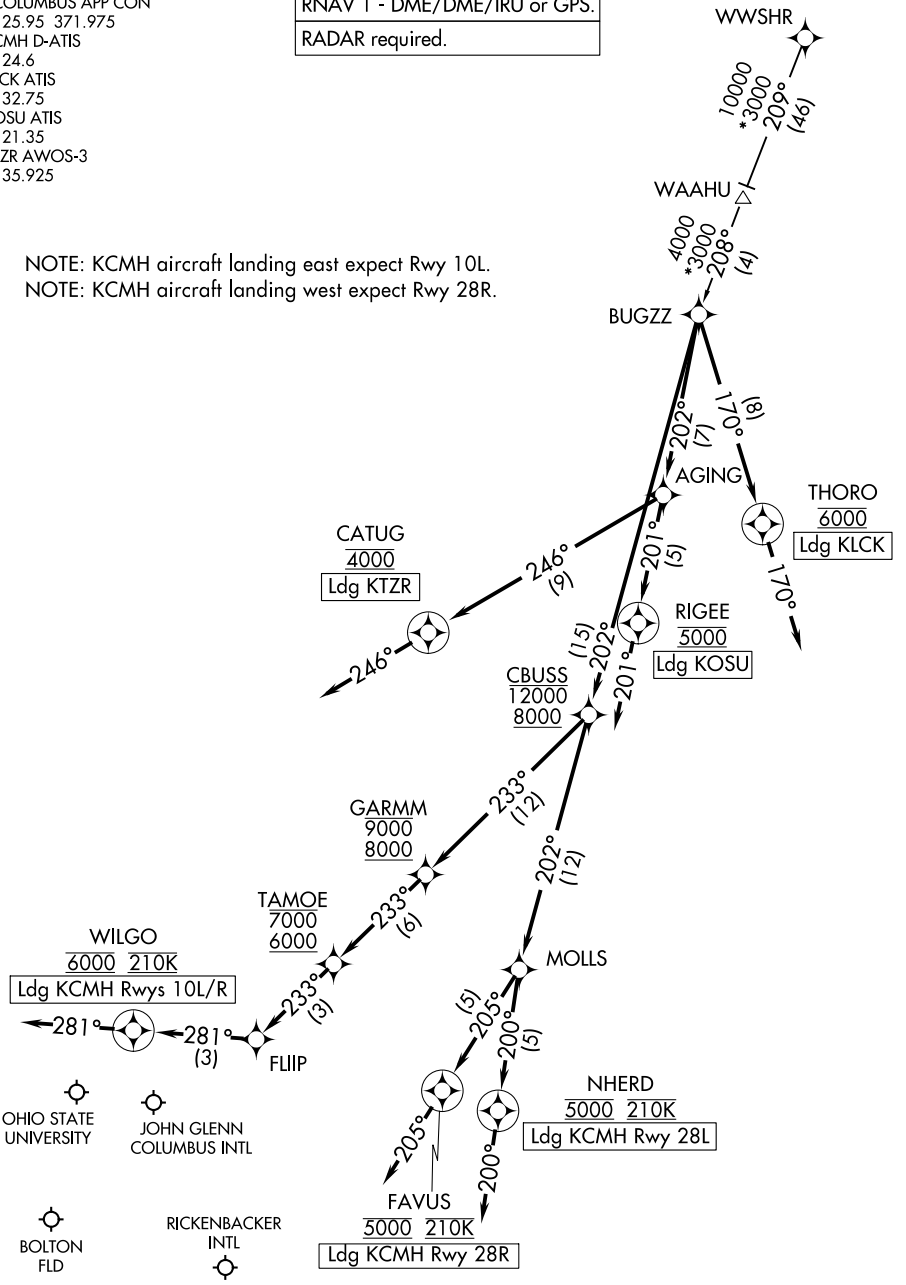

CBUSS TWO ARRIVAL (RNAV)

COLUMBUS, OHIO

COLUMBUS APP CON
 125.95 371.975
 CMH D-ATIS
 124.6
 LCK ATIS
 132.75
 OSU ATIS
 121.35
 TZR AWOS-3
 135.925

RNAV 1 - DME/DME/IRU or GPS.
RADAR required.

NOTE: KCMH aircraft landing east expect Rwy 10L.
 NOTE: KCMH aircraft landing west expect Rwy 28R.

EC-2, 23 MAR 2023 to 20 APR 2023

EC-2, 23 MAR 2023 to 20 APR 2023

(NARRATIVE ON FOLLOWING PAGE)

NOTE: Chart not to scale.

CBUSS TWO ARRIVAL (RNAV)

COLUMBUS, OHIO