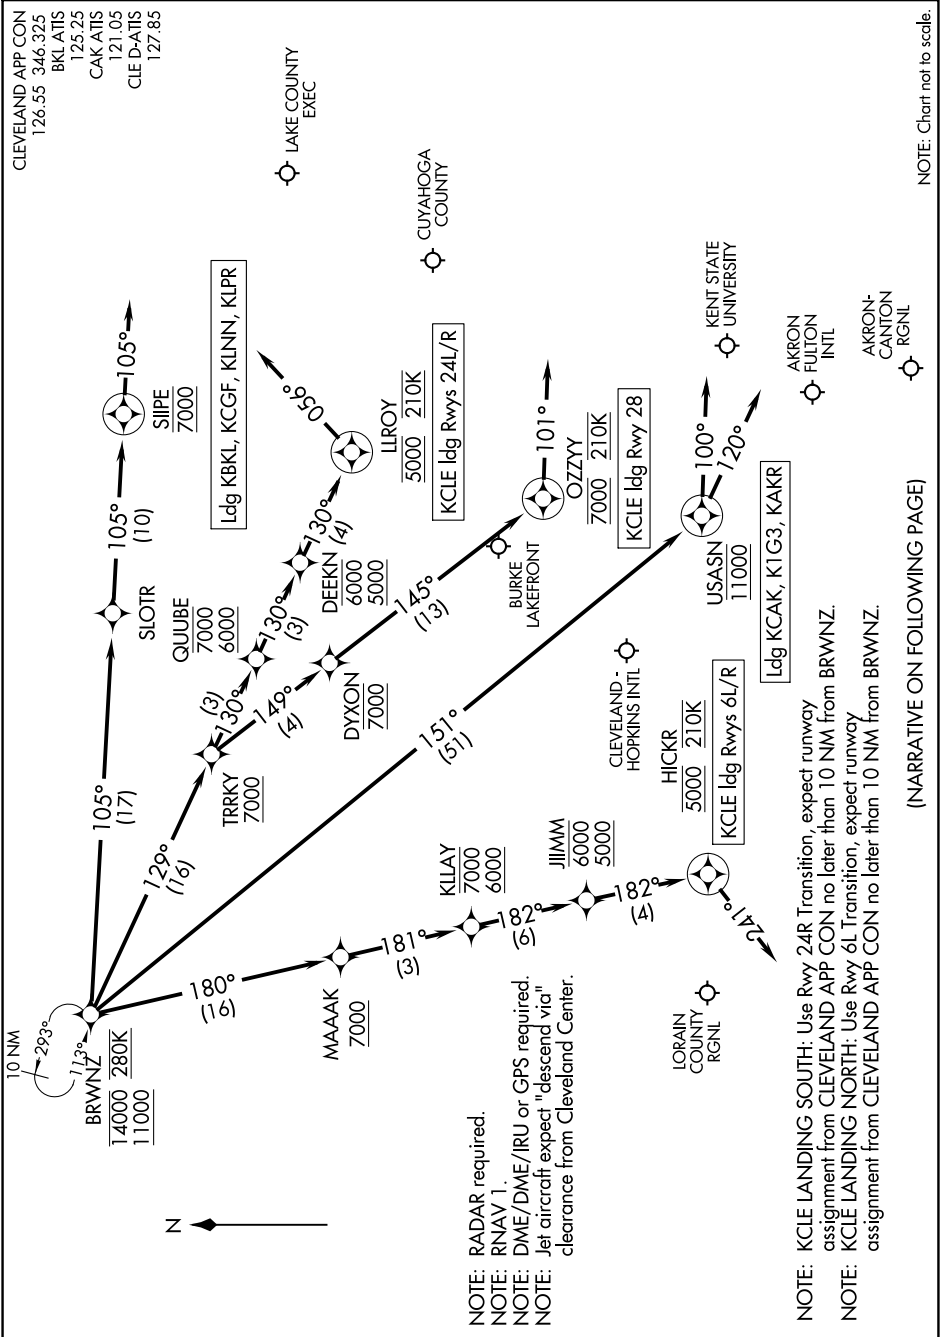

# BRWNZ FOUR ARRIVAL (RNAV) Arrival Routes

CLEVELAND, OHIO

EC-2, 23 MAR 2023 to 20 APR 2023

NOTE: Chart not to scale.

NOTE: RADAR required.  
 NOTE: RNAV 1.  
 NOTE: DME/DME/IRU or GPS required.  
 NOTE: Jet aircraft expect "descend via" clearance from Cleveland Center.

NOTE: KCLE LANDING SOUTH: Use Rwy 24R Transition, expect runway assignment from CLEVELAND APP CON no later than 10 NM from BRWNZ.  
 NOTE: KCLE LANDING NORTH: Use Rwy 6L Transition, expect runway assignment from CLEVELAND APP CON no later than 10 NM from BRWNZ.

# BRWNZ FOUR ARRIVAL (RNAV) Arrival Routes

CLEVELAND, OHIO

EC-2, 23 MAR 2023 to 20 APR 2023