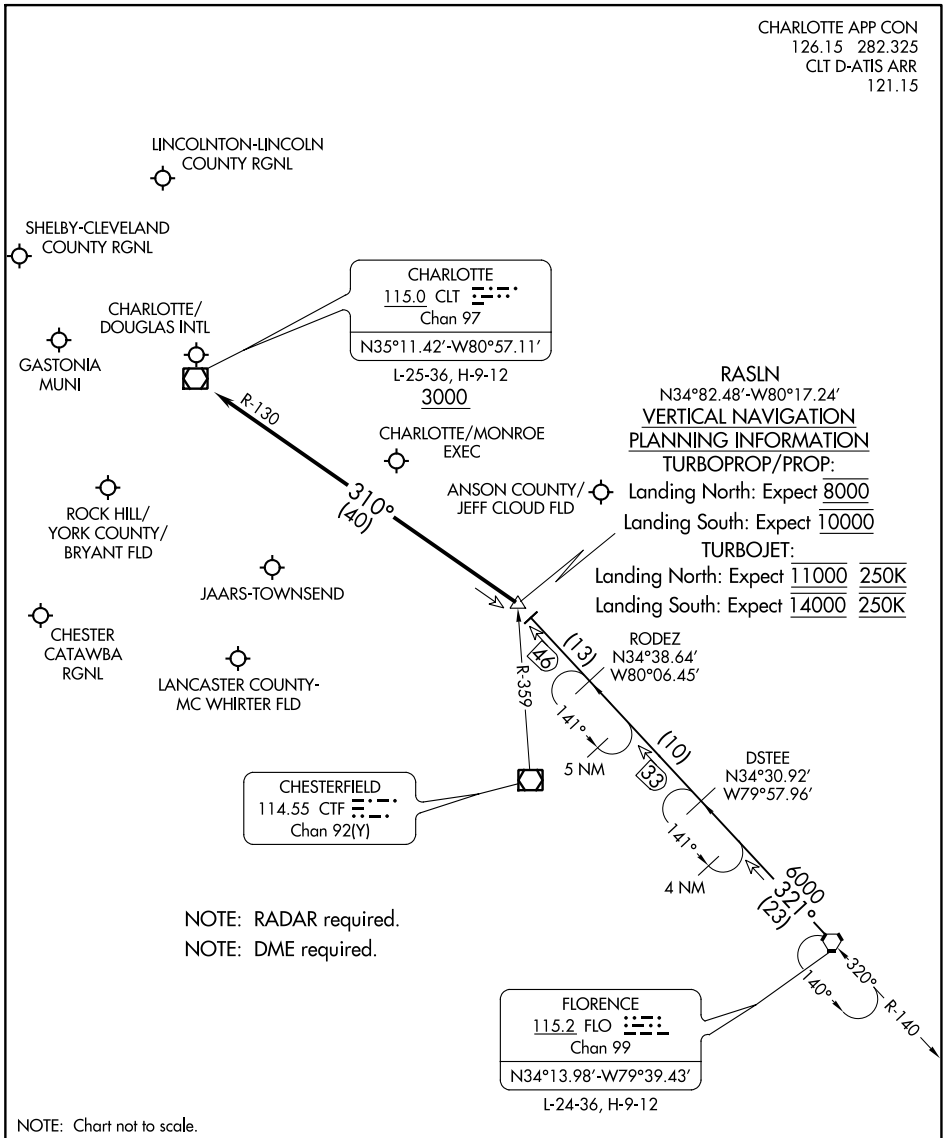

RASLN THREE ARRIVAL

CHARLOTTE, NORTH CAROLINA

CHARLOTTE APP CON
126.15 282.325
CLT D-ATIS ARR
121.15

ARRIVAL ROUTE DESCRIPTION

FLORENCE TRANSITION (FLO.RASLN3): From over FLO VORTAC on FLO R-321 to RASLN INT. Thence

. . . . from RASLN on CLT R-130 to cross CLT VOR/DME at or above 3000. Expect RADAR vectors to destination airport or final approach course prior to CLT VOR/DME.

RASLN THREE ARRIVAL

CHARLOTTE, NORTH CAROLINA

SE-2, 23 MAR 2023 to 20 APR 2023

SE-2, 23 MAR 2023 to 20 APR 2023