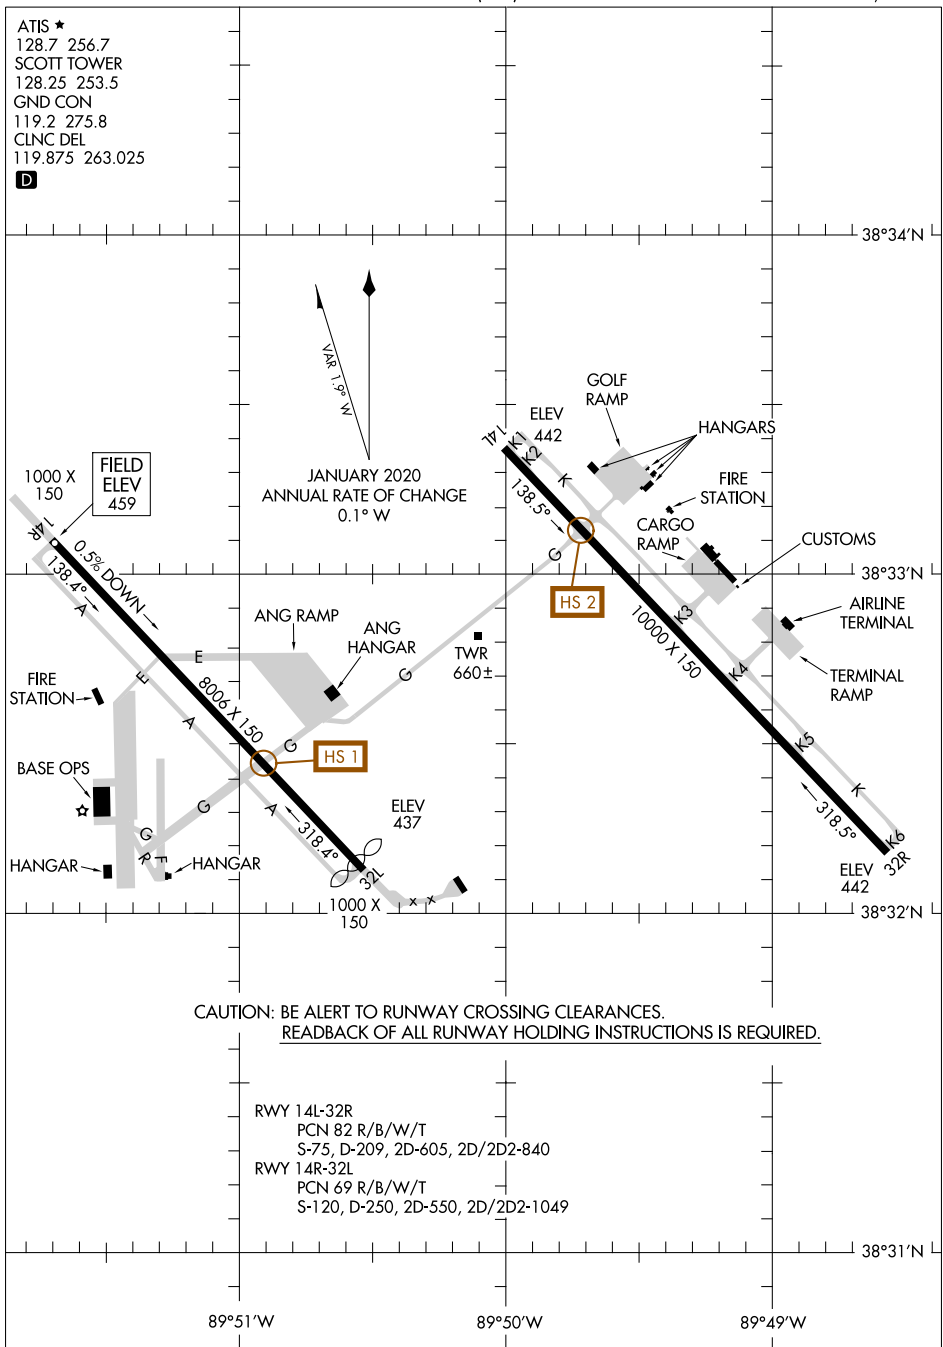

22083

AIRPORT DIAGRAM

SCOTT AFB/MIDAMERICA ST LOUIS (BLV)

AL-46 (FAA)

BELLEVILLE, ILLINOIS

ATIS ★
 128.7 256.7
 SCOTT TOWER
 128.25 253.5
 GND CON
 119.2 275.8
 CLNC DEL
 119.875 263.025

EC-3, 23 MAR 2023 to 20 APR 2023

EC-3, 23 MAR 2023 to 20 APR 2023

CAUTION: BE ALERT TO RUNWAY CROSSING CLEARANCES.
READBACK OF ALL RUNWAY HOLDING INSTRUCTIONS IS REQUIRED.

RWY 14L-32R
 PCN 82 R/B/W/T
 S-75, D-209, 2D-605, 2D/2D2-840
 RWY 14R-32L
 PCN 69 R/B/W/T
 S-120, D-250, 2D-550, 2D/2D2-1049

AIRPORT DIAGRAM

22083

SCOTT AFB/MIDAMERICA ST LOUIS (BLV)

BELLEVILLE, ILLINOIS