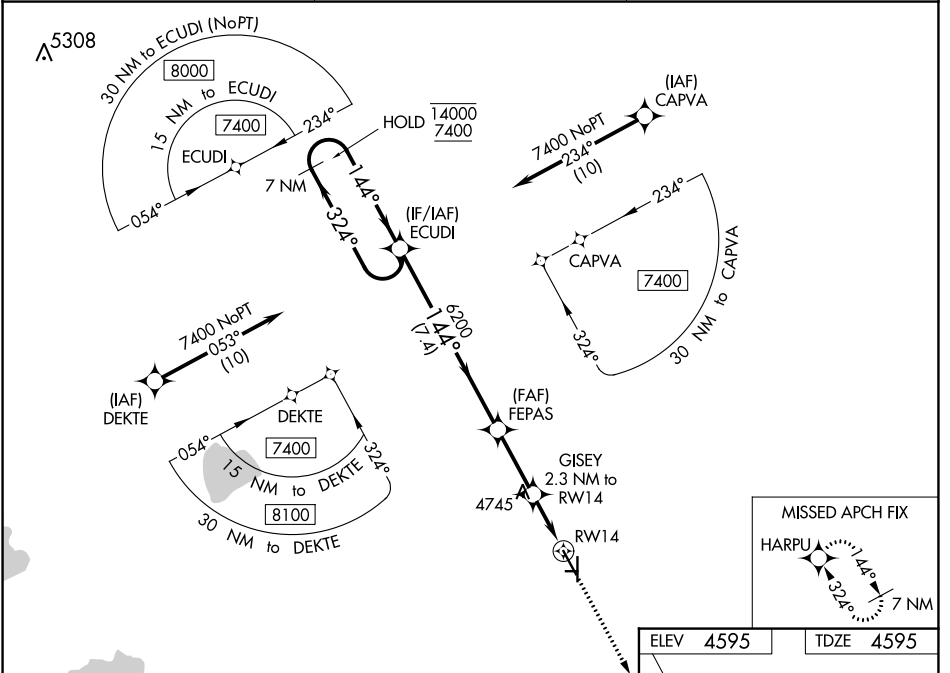

WAAS CH 86330 W14A	APP CRS 144°	Rwy ldg TDZE Apt Elev	5731 4595 4595
--	------------------------	-----------------------------	---

RNAV (GPS) RWY 14

FORT MORGAN MUNI (FMM)

RNP APCH.	MISSED APPROACH: Climb to 7400 direct HARPUS and hold.
<p>Circling Rwy 8, 17, 26, 32, 35 NA at night.</p>	

AWOS-3PT 132.95	DENVER CENTER 118.475 225.4	UNICOM 123.05 (CTAF) 0
---------------------------	---------------------------------------	----------------------------------

CATEGORY	A	B	C	D
LPV DA		4845-1	250 (300-1)	
LNAV/VNAV DA		4845-1	250 (300-1)	
LNAV MDA	5000-1	405 (500-1)	5000-1½	405 (500-1½)
CIRCLING	5040-1 445 (500-1)	5080-1 485 (500-1)	5120-1½ 525 (600-1½)	5340-2½ 745 (800-2½)

SW-1, 23 FEB 2023 to 23 MAR 2023

SW-1, 23 FEB 2023 to 23 MAR 2023