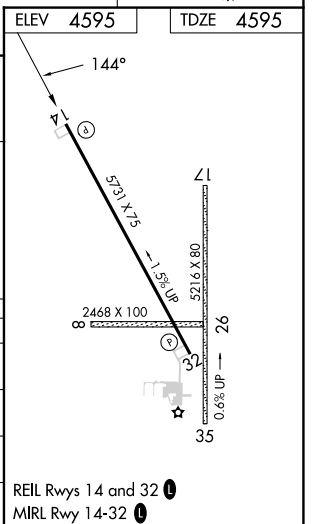

WAAS CH 86330 W14A	APP CRS 144°	Rwy ldg TDZE Apt Elev	5731 4595 4595

RNAV (GPS) RWY 14

FORT MORGAN MUNI (FMM)

RNP APCH.	MISSED APPROACH: Climb to 7400 direct HARPUS and hold.
Circling Rwy 8, 17, 26, 32, 35 NA at night.	

AWOS-3PT 132.95	DENVER CENTER 118.475 225.4	UNICOM 123.05 (CTAF) 0

CATEGORY	A	B	C	D
LPV DA		4845-1	250 (300-1)	
LNAV/VNAV DA		4845-1	250 (300-1)	
LNAV MDA	5000-1	405 (500-1)	5000-1½	405 (500-1½)
CIRCLING	5040-1 445 (500-1)	5080-1 485 (500-1)	5120-1½ 525 (600-1½)	5340-2½ 745 (800-2½)

SW-1, 23 FEB 2023 to 23 MAR 2023

SW-1, 23 FEB 2023 to 23 MAR 2023