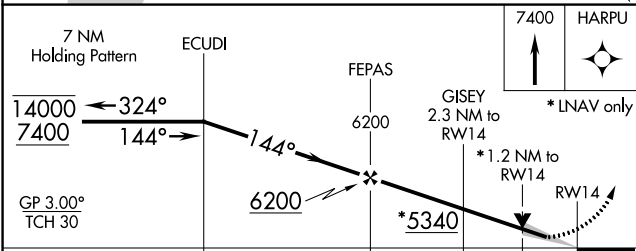

WAAS CH 86330 W14A	APP CRS 144°	Rwy ldg TDZE Apt Elev	5731 4595 4595
--	------------------------	-----------------------------	---

RNAV (GPS) RWY 14

FORT MORGAN MUNI (FMM)

RNP APCH.	MISSED APPROACH: Climb to 7400 direct HARPUS and hold.
<p>Circling Rwy 8, 17, 26, 32, 35 NA at night.</p>	

AWOS-3PT 132.95	DENVER CENTER 118.475 225.4	UNICOM 123.05 (CTAF) 0
---------------------------	---------------------------------------	----------------------------------

CATEGORY	A	B	C	D
LPV DA		4845-1	250 (300-1)	
LNAV/VNAV DA		4845-1	250 (300-1)	
LNAV MDA	5000-1	405 (500-1)	5000-1½	405 (500-1½)
CIRCLING	5040-1 445 (500-1)	5080-1 485 (500-1)	5120-1½ 525 (600-1½)	5340-2½ 745 (800-2½)