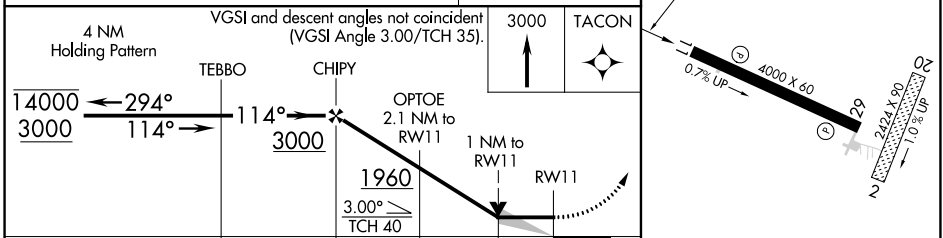

APP CRS	Rwy Idg	4000
114°	TDZE	1284
	Apt Elev	1292

RNAV (GPS) RWY 11

VIROQUA MUNI (Y51)

RNP APCH.	MISSED APPROACH: Climb to 3000 direct TACON and hold.
▼ ▲ Circling NA to Rwy 2 and 20.	

AWOS-3P 118.975	MINNEAPOLIS CENTER 128.6 363.0	CTAF 122.9 0
---------------------------	--	------------------------

CATEGORY	A	B	C	D
LNVA MDA	1620-1	336 (400-1)	NA	NA
C CIRCLING	1900-1 608 (700-1)	1960-1 668 (700-1)	NA	NA

ELEV 1292	TDZE 1284
REIL Rwy 11 and 29 0	
MIRL Rwy 11-29 0	

EC-3, 23 FEB 2023 to 23 MAR 2023

EC-3, 23 FEB 2023 to 23 MAR 2023