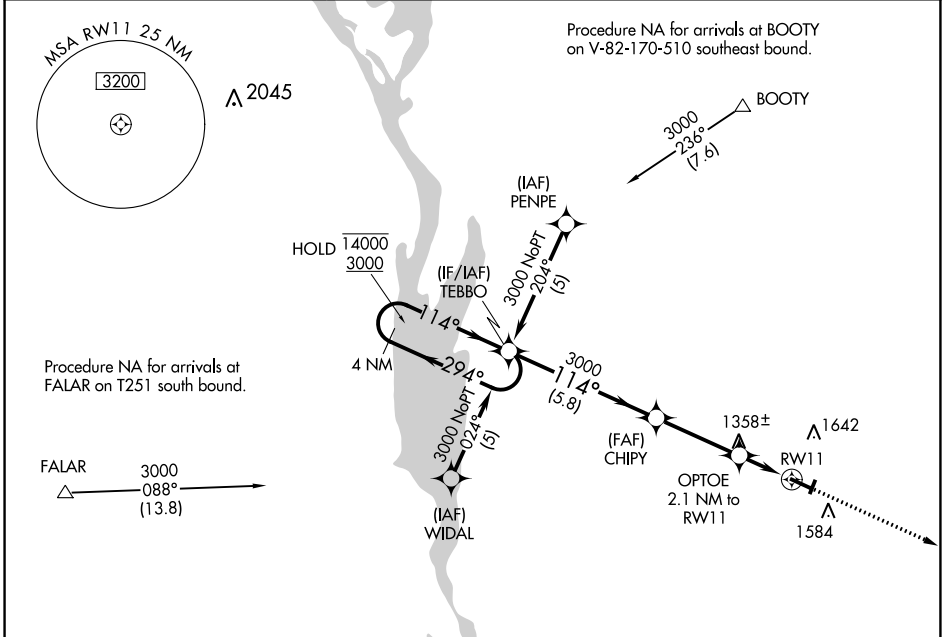

APP CRS	Rwy Idg	4000
114°	TDZE	1284
	Apt Elev	1292

RNAV (GPS) RWY 11

VIROQUA MUNI (Y51)

RNP APCH.	MISSED APPROACH: Climb to 3000 direct TACON and hold.
▼ ▲ Circling NA to Rwy 2 and 20.	

AWOS-3P 118.975	MINNEAPOLIS CENTER 128.6 363.0	CTAF 122.9 0
---------------------------	--	------------------------

CATEGORY	A	B	C	D
LNVA MDA	1620-1	336 (400-1)	NA	NA
C CIRCLING	1900-1 608 (700-1)	1960-1 668 (700-1)	NA	NA

ELEV 1292	TDZE 1284
REIL Rwy 11 and 29 0	
MIRL Rwy 11-29 0	

EC-3, 23 FEB 2023 to 23 MAR 2023

EC-3, 23 FEB 2023 to 23 MAR 2023