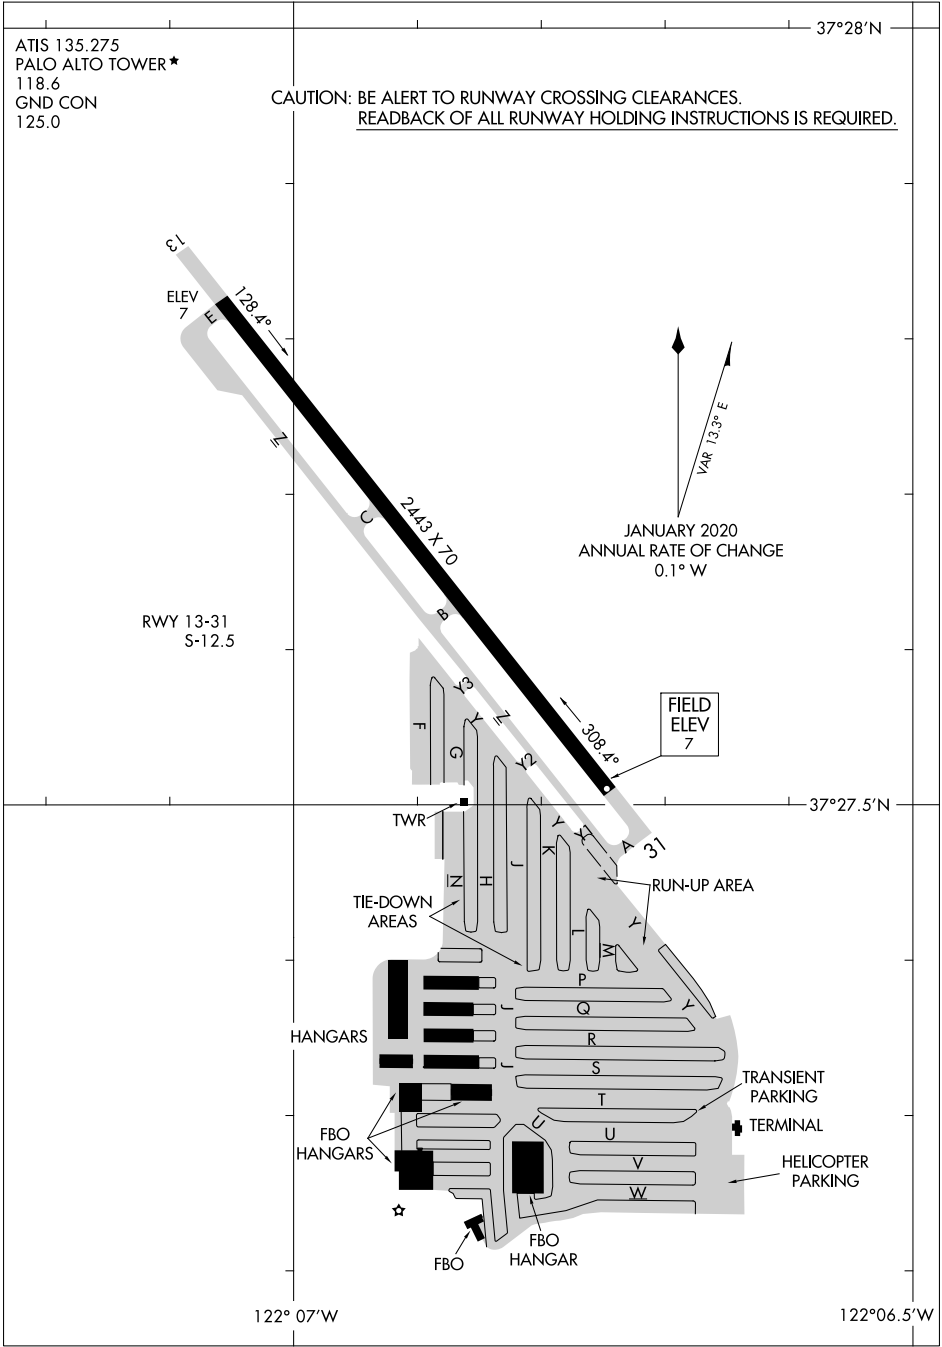

# AIRPORT DIAGRAM

AL-9216 (FAA)

PALO ALTO (P.A.O)  
PALO ALTO, CALIFORNIA

ATIS 135.275  
PALO ALTO TOWER\*  
118.6  
GND CON  
125.0

CAUTION: BE ALERT TO RUNWAY CROSSING CLEARANCES.  
READBACK OF ALL RUNWAY HOLDING INSTRUCTIONS IS REQUIRED.

37°28'N

SW-2, 23 FEB 2023 to 23 MAR 2023

SW-2, 23 FEB 2023 to 23 MAR 2023