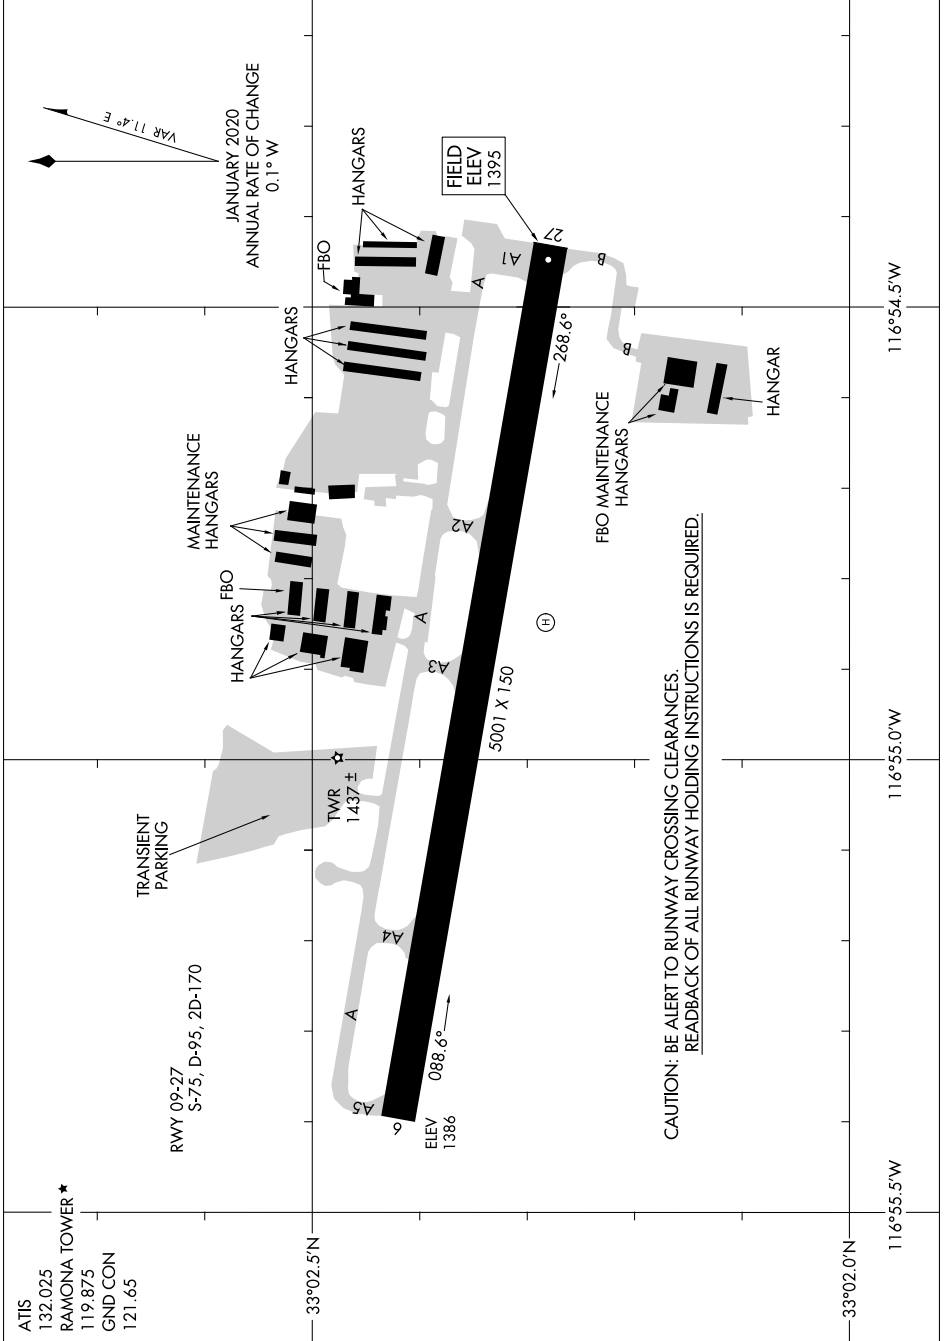

# AIRPORT DIAGRAM

AL-6667 (FAA)

RAMONA (RNM)  
RAMONA, CALIFORNIA

SW-3, 23 FEB 2023 to 23 MAR 2023

SW-3, 23 FEB 2023 to 23 MAR 2023

# AIRPORT DIAGRAM

RAMONA, CALIFORNIA  
RAMONA (RNM)