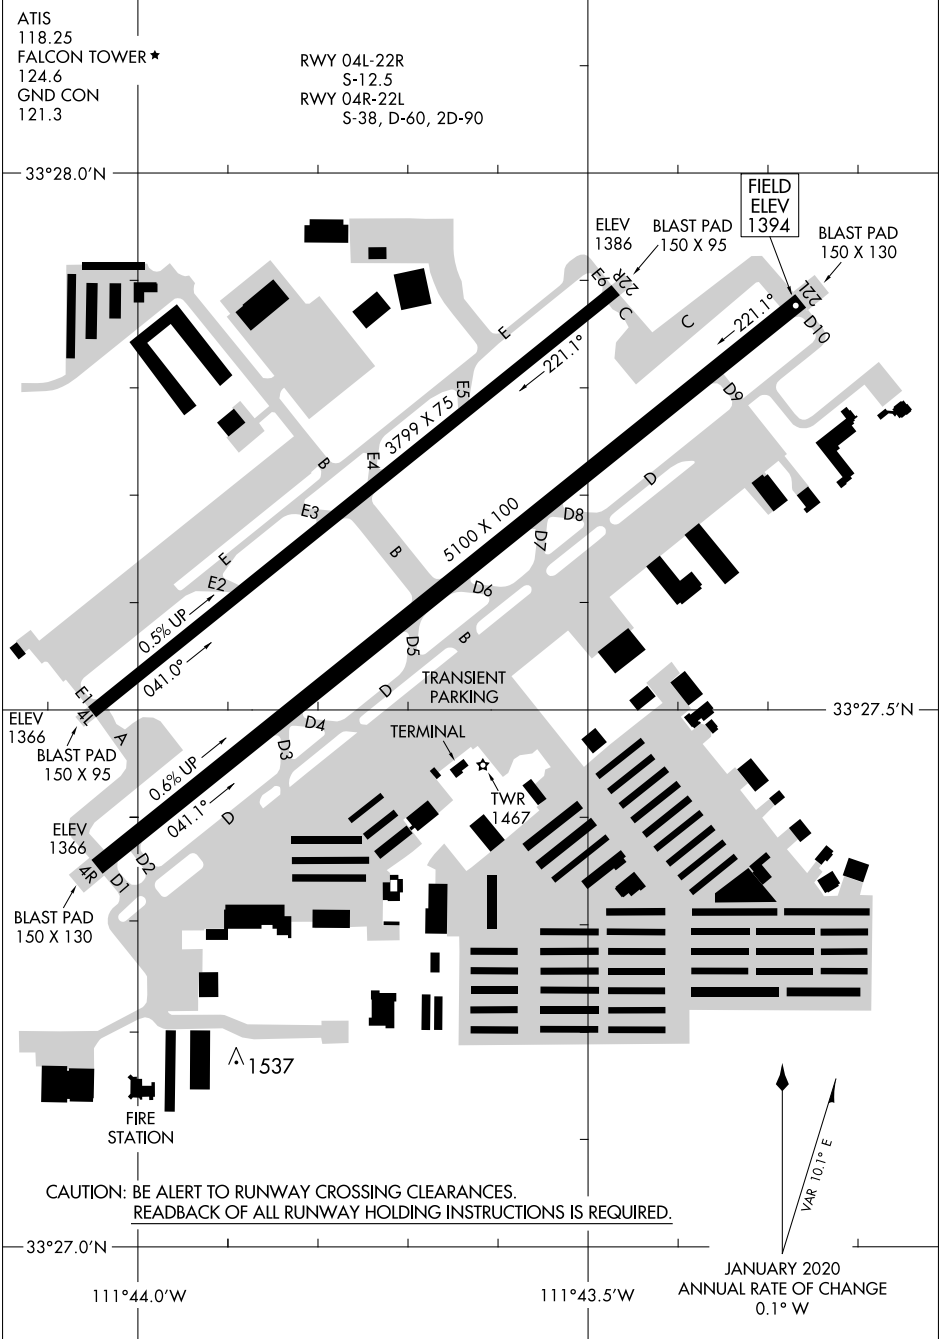

AIRPORT DIAGRAM

AL-6647 (FAA)

FALCON FLD (F'F'Z)
MESA, ARIZONA

SW-4, 23 FEB 2023 to 23 MAR 2023

SW-4, 23 FEB 2023 to 23 MAR 2023

AIRPORT DIAGRAM

MESA, ARIZONA
FALCON FLD (F'F'Z)