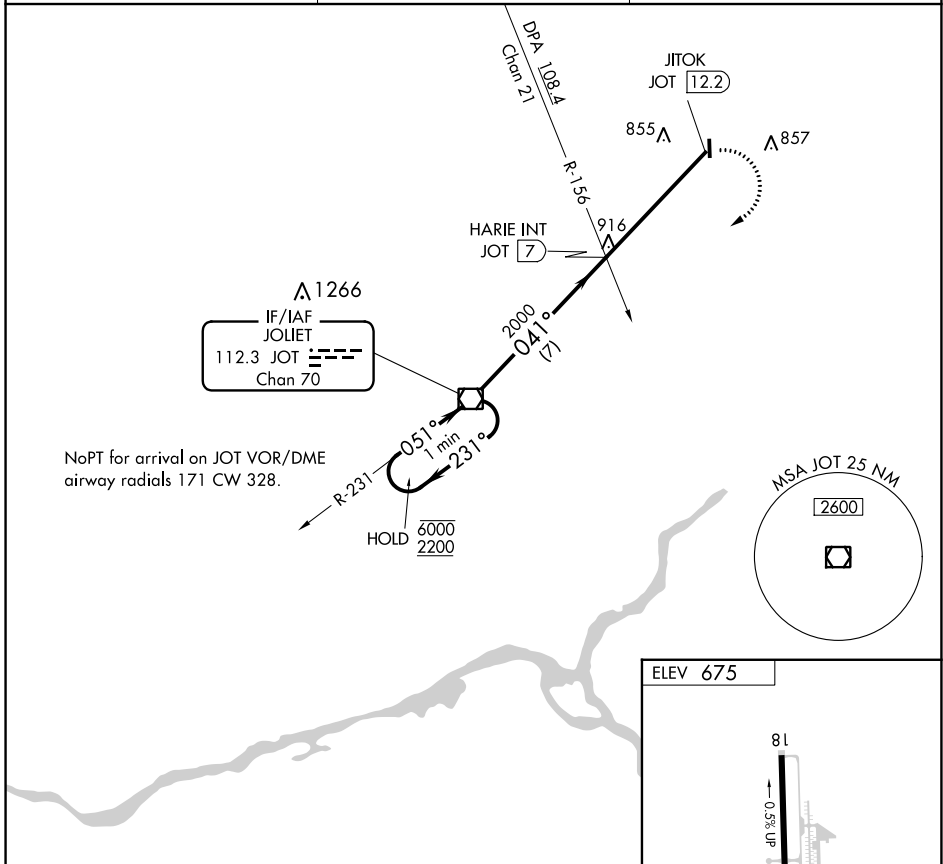

VOR/DME JOT 112.3 Chan 70	APP CRS 041°	Rwy Idg TDZE Apt Elev	N/A N/A 675
---	------------------------	-----------------------------	--

VOR-A

BOLINGBROOK'S CLOW INTL (1C5)

NA Procedure NA at night. Use Lewis University altimeter setting.

MISSED APPROACH: Climbing right turn to 2200 direct JOT VOR/DME and hold.

LOT AWOS-3PT 126.675	CHICAGO APP CON 119.35 354.075	CTAF 122.9
--------------------------------	--	----------------------

EC-3, 23 FEB 2023 to 23 MAR 2023

EC-3, 23 FEB 2023 to 23 MAR 2023

CATEGORY	A	B	C	D	FAF to MAP 5.2 NM					
CIRCLING	1180-1 505 (600-1)	1220-1 545 (600-1)	NA		Knots	60	90	120	150	180
					Min:Seq	5:12	3:28	2:36	2:05	1:44