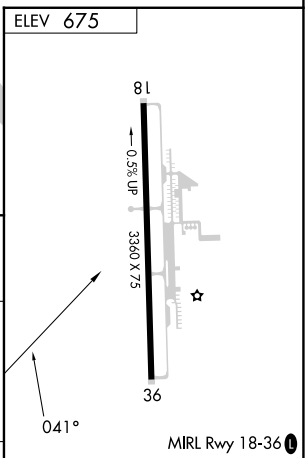

VOR/DME JOT 112.3 Chan 70	APP CRS 041°	Rwy Idg TDZE Apt Elev	N/A N/A 675
---	------------------------	-----------------------------	--

VOR-A

BOLINGBROOK'S CLOW INTL (1C5)

NA Procedure NA at night. Use Lewis University altimeter setting.

MISSED APPROACH: Climbing right turn to 2200 direct JOT VOR/DME and hold.

LOT AWOS-3PT 126.675	CHICAGO APP CON 119.35 354.075	CTAF 122.9
--------------------------------	--	----------------------

EC-3, 23 FEB 2023 to 23 MAR 2023

EC-3, 23 FEB 2023 to 23 MAR 2023

CATEGORY	A	B	C	D	FAF to MAP 5.2 NM					
CIRCLING	1180-1 505 (600-1)	1220-1 545 (600-1)	NA		Knots	60	90	120	150	180
					Min:Seq	5:12	3:28	2:36	2:05	1:44