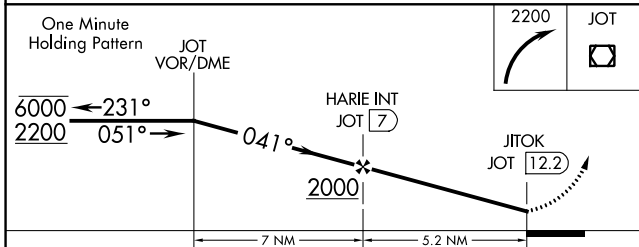

VOR/DME JOT 112.3 Chan 70	APP CRS 041°	Rwy Idg TDZE Apt Elev	N/A N/A 675
---	------------------------	-----------------------------	--

VOR-A

BOLINGBROOK'S CLOW INTL (1C5)

NA Procedure NA at night. Use Lewis University altimeter setting.

MISSED APPROACH: Climbing right turn to 2200 direct JOT VOR/DME and hold.

LOT AWOS-3PT 126.675	CHICAGO APP CON 119.35 354.075	CTAF 122.9
--------------------------------	--	----------------------

EC-3, 23 FEB 2023 to 23 MAR 2023

EC-3, 23 FEB 2023 to 23 MAR 2023

CATEGORY	A	B	C	D	FAF to MAP 5.2 NM					
CIRCLING	1180-1 505 (600-1)	1220-1 545 (600-1)	NA		Knots	60	90	120	150	180
					Min:Seq	5:12	3:28	2:36	2:05	1:44