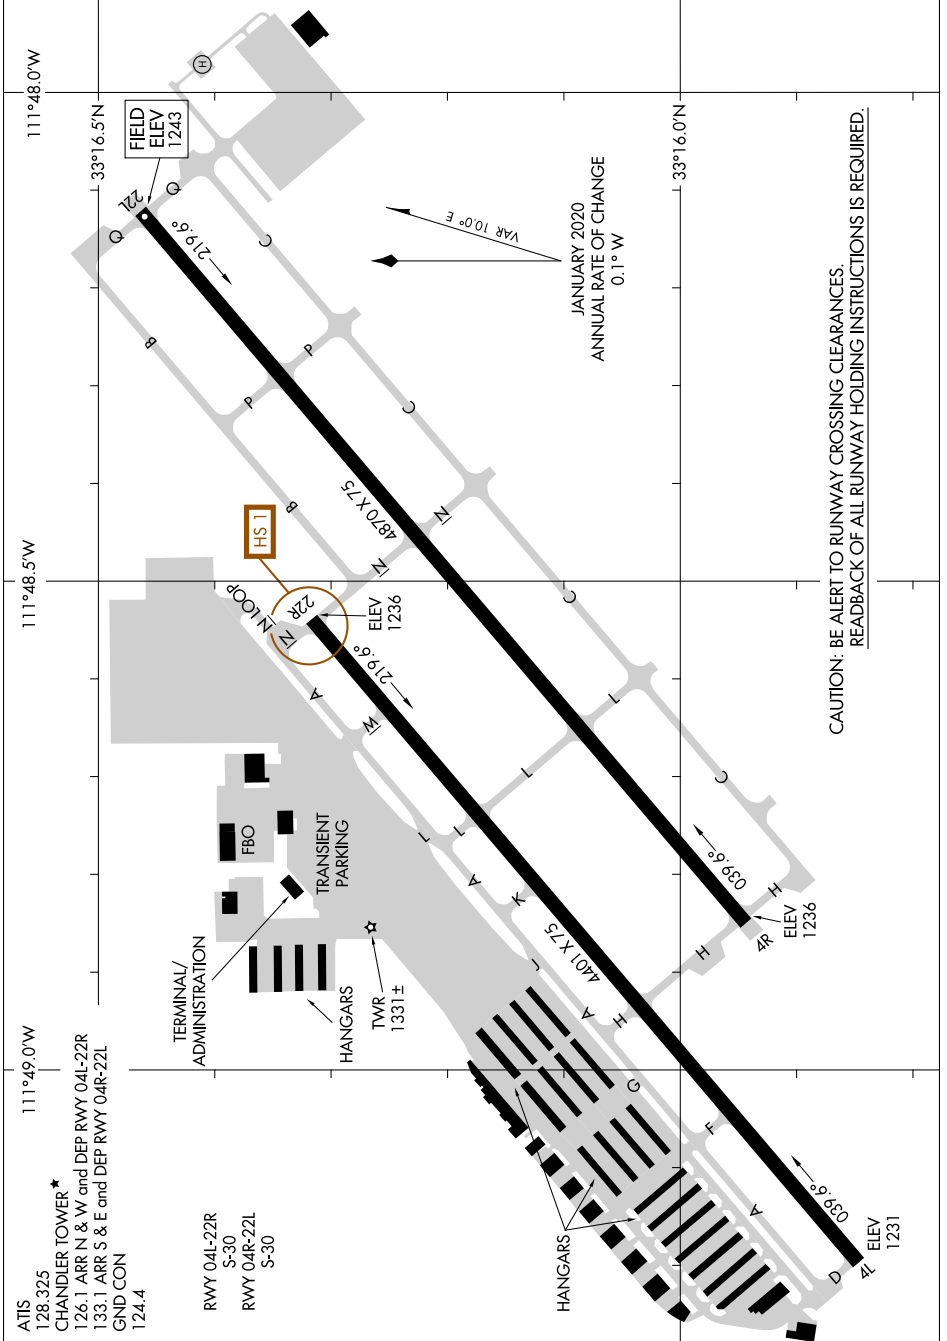

# AIRPORT DIAGRAM

AL-6494 (FAA)

CHANDLER MUNI (CHD)  
CHANDLER, ARIZONA

SW-4, 23 FEB 2023 to 23 MAR 2023

SW-4, 23 FEB 2023 to 23 MAR 2023

# AIRPORT DIAGRAM

CHANDLER, ARIZONA  
CHANDLER MUNI (CHD)