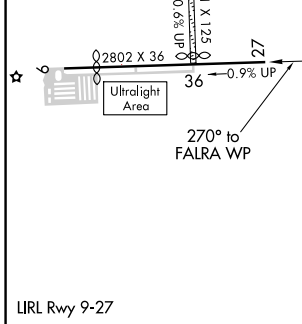

APP CRS 270°	Rwy Idg TDZE Apt Elev	N/A N/A 875
------------------------	-----------------------------	--------------------------

RNAV (GPS)-B

GALT FLD (10C)

<p>▼ Use Waukegan Rgnl altimeter setting. GPS or RNP-0.3 Required.</p> <p>▲ NA DME/DME RNP-0.3 NA.</p>	<p>MISSED APPROACH: Climb to 2000, then climbing left turn to 3000 direct HADAK WP and hold.</p>
--	--

<p>CHICAGO APP CON 120.55 306.925</p>	<p>UNICOM 122.8 (CTAF)</p>
--	---------------------------------------

CATEGORY	A	B	C	D
CIRCLING	1480-1	605 (700-1)	1540-1 ³ / ₄ 665 (700-1 ³ / ₄)	NA

EC-3, 23 FEB 2023 to 23 MAR 2023