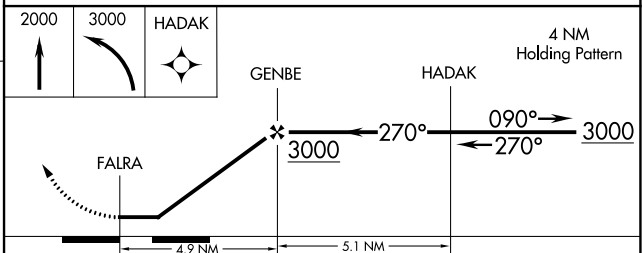

APP CRS 270°	Rwy Idg TDZE Apt Elev	N/A N/A 875

RNAV (GPS)-B

GALT FLD (10C)

▼ Use Waukegan Rgnl altimeter setting. GPS or RNP-0.3 Required. ▲ NA DME/DME RNP-0.3 NA.	MISSED APPROACH: Climb to 2000, then climbing left turn to 3000 direct HADAK WP and hold.

CHICAGO APP CON 120.55 306.925	UNICOM 122.8 (CTAF)

CATEGORY	A	B	C	D
CIRCLING	1480-1	605 (700-1)	1540-1³/₄ 665 (700-1³/₄)	NA

EC-3, 23 FEB 2023 to 23 MAR 2023

EC-3, 23 FEB 2023 to 23 MAR 2023