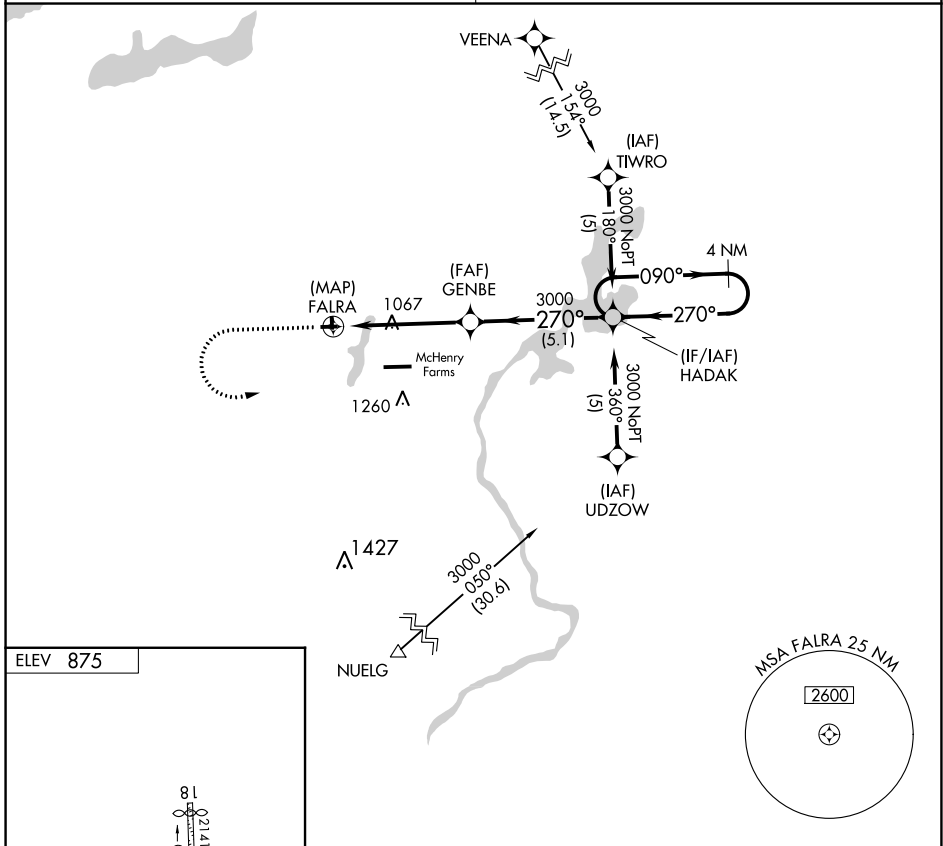

APP CRS 270°	Rwy Idg TDZE Apt Elev	N/A N/A 875
------------------------	-----------------------------	--------------------------

RNAV (GPS)-B

GALT FLD (10C)

<p>▼ Use Waukegan Rgnl altimeter setting. GPS or RNP-0.3 Required.</p> <p>▲ NA DME/DME RNP-0.3 NA.</p>	<p>MISSED APPROACH: Climb to 2000, then climbing left turn to 3000 direct HADAK WP and hold.</p>
--	--

<p>CHICAGO APP CON 120.55 306.925</p>	<p>UNICOM 122.8 (CTAF)</p>
--	---------------------------------------

CATEGORY	A	B	C	D
CIRCLING	1480-1	605 (700-1)	1540-1 ³ / ₄ 665 (700-1 ³ / ₄)	NA

EC-3, 23 FEB 2023 to 23 MAR 2023

EC-3, 23 FEB 2023 to 23 MAR 2023