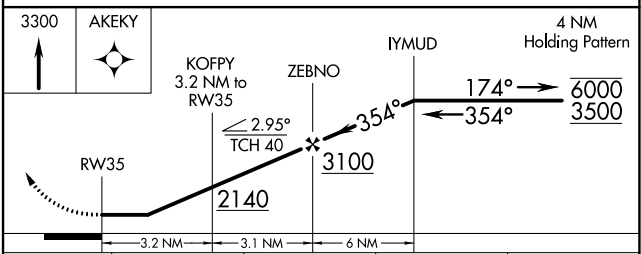

CATEGORY	A	B	C	D
LNAV MDA	1480-1	378 (400-1)		NA

SC-3, 23 FEB 2023 to 23 MAR 2023

SC-3, 23 FEB 2023 to 23 MAR 2023