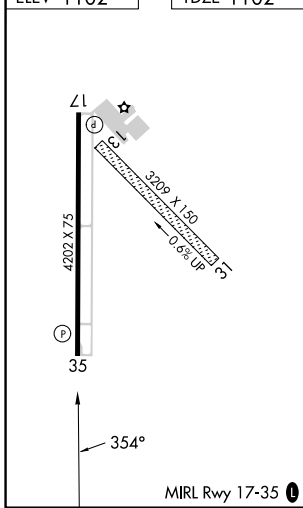

CATEGORY	A	B	C	D
LNAV MDA	1480-1	378 (400-1)		NA

SC-3, 23 FEB 2023 to 23 MAR 2023

SC-3, 23 FEB 2023 to 23 MAR 2023