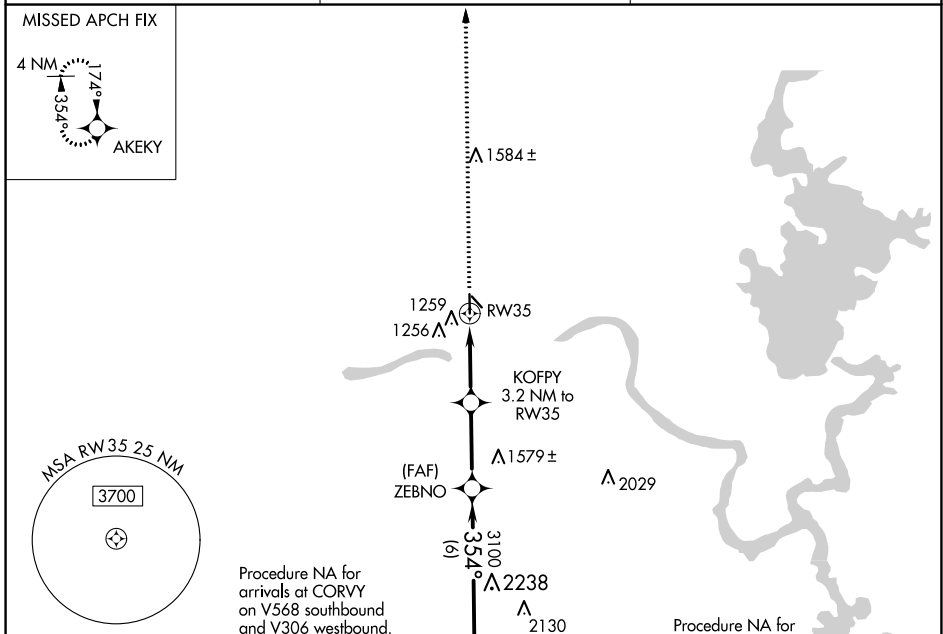

APP CRS 354°	Rwy Idg TDZE Apt Elev	4202 1102 1102
------------------------	-----------------------------	---

RNAV (GPS) RWY 35

LLANO MUNI (A.QO)

RNP APCH - GPS.	MISSED APPROACH: Climb to 3300 direct AKEY and hold.
▼ Procedure NA at night.	
▲ Rwy 35 helicopter visibility reduction below 1 SM NA.	

AWOS-3 119.425	HOUSTON CENTER 132.35 317.5	UNICOM 122.8 (CTAF) 0
--------------------------	---------------------------------------	--

ELEV 1102	TDZE 1102
-----------	-----------

CATEGORY	A	B	C	D
LNAV MDA	1480-1	378 (400-1)		NA

SC-3, 23 FEB 2023 to 23 MAR 2023

SC-3, 23 FEB 2023 to 23 MAR 2023