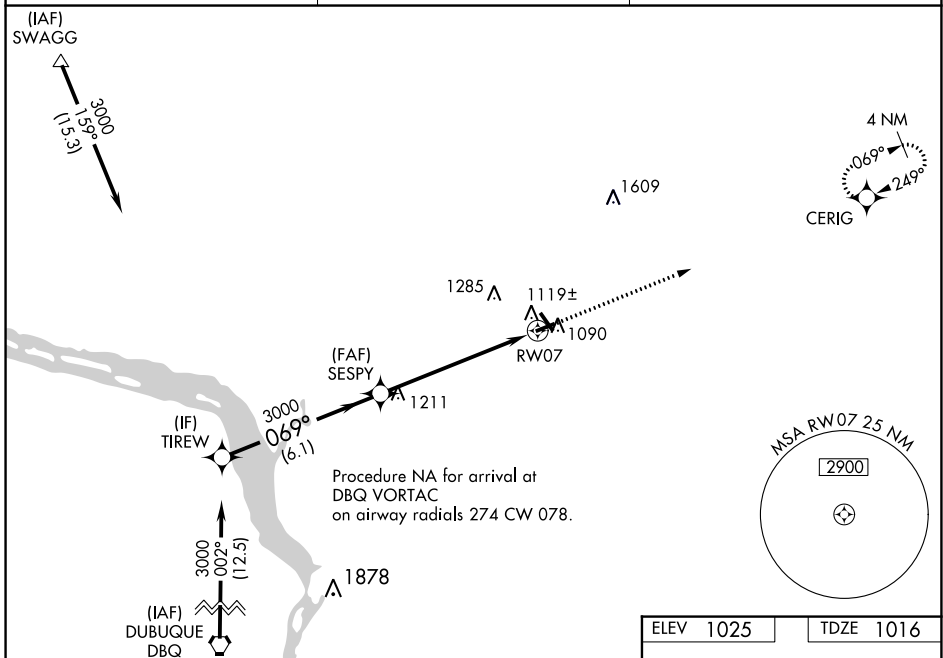

WAAS CH 82315 W07A	APP CRS 069°	Rwy Idg TDZE Apt Elev	3599 1016 1025
--	------------------------	-----------------------------	---

RNAV (GPS) RWY 7

PLATTEVILLE MUNI (PVB)

RNP APCH.

For uncompensated Baro-VNAV systems, LNAV/VNAV NA below -17°C or above 54°C.

MISSED APPROACH:
Climb to 3000 direct CERIG and hold.

AWOS-3 120.575	CHICAGO CENTER 133.95 281.4	UNICOM 122.7 (CTAF) 0
--------------------------	---------------------------------------	---------------------------------

ELEV 1025	TDZE 1016
-----------	-----------

0.6% UP

3599 X.75

33

3999 X.75

069° to RW07

REIL Rwy 15 and 33 0

MIRL Rwy 7-25 and 15-33 0

EC-3, 23 FEB 2023 to 23 MAR 2023