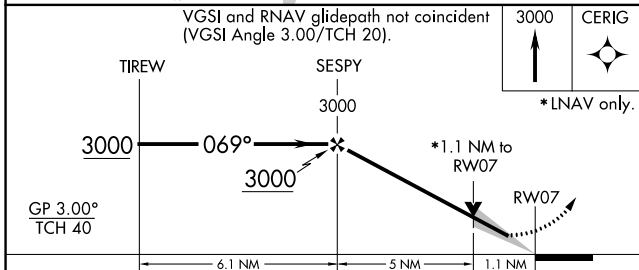

WAAS CH 82315 W07A	APP CRS 069°	Rwy Idg TDZE Apt Elev	3599 1016 1025
--	------------------------	-----------------------------	---

RNAV (GPS) RWY 7

PLATTEVILLE MUNI (PVB)

RNP APCH.

For uncompensated Baro-VNAV systems, LNAV/VNAV NA below -17°C or above 54°C.

MISSED APPROACH:
Climb to 3000 direct CERIG and hold.

AWOS-3 120.575	CHICAGO CENTER 133.95 281.4	UNICOM 122.7 (CTAF) 0
--------------------------	---------------------------------------	---------------------------------