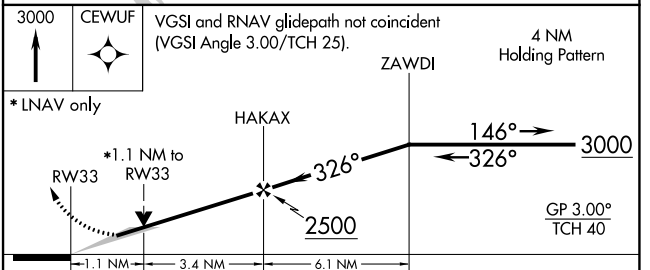

CATEGORY	A	B	C	D
LPV DA	1275-1	250 (300-1)		NA
LNAV/VNAV DA	1441-1½	416 (500-1½)		NA
LNAV MDA	1400-1	375 (400-1)		NA
CIRCLING	1460-1 435 (500-1)	1600-1 575 (600-1)	1600-1½ 575 (600-1½)	NA