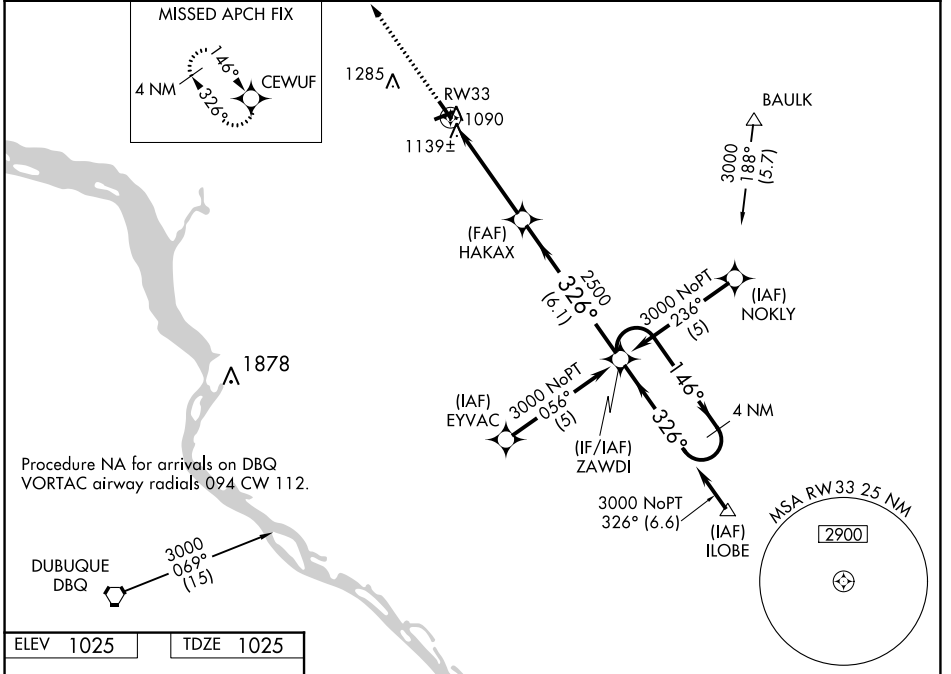

WAAS CH 40115 W33A	APP CRS 326°	Rwy Idg TDZE 1025 Apt Elev 1025	3999
--	------------------------	---	-------------

RNAV (GPS) RWY 33

PLATTEVILLE MUNI (PVB)

⚠ For uncompensated Baro-VNAV systems, LNAV/VNAV NA below -17°C (2°F) or above 54°C (130°F), DME/DME RNP-0.3 NA. When local altimeter setting not received, use Dubuque altimeter setting and increase LPV DA to 1331 feet; increase LNAV/VNAV DA to 1497 feet and all Cats visibilities ¼ SM; increase all MDAs 60 feet, increase LNAV and Circling Cat C visibility ¼ SM. Baro-VNAV and VDP NA when using Dubuque altimeter setting.

⚠ MISSED APPROACH: Climb to 3000 direct CEWUF and hold.

AWOS-3 120.575	CHICAGO CENTER 133.95 281.4	UNICOM 122.7 (CTAF) 0
--------------------------	---------------------------------------	---------------------------------

EC-3, 23 FEB 2023 to 23 MAR 2023

EC-3, 23 FEB 2023 to 23 MAR 2023

ELEV 1025	TDZE 1025
------------------	------------------

CATEGORY	A	B	C	D
LPV DA	1275-1	250 (300-1)		NA
LNAV/VNAV DA	1441-1½	416 (500-1½)		NA
LNAV MDA	1400-1	375 (400-1)		NA
CIRCLING	1460-1 435 (500-1)	1600-1 575 (600-1)	1600-1½ 575 (600-1½)	NA