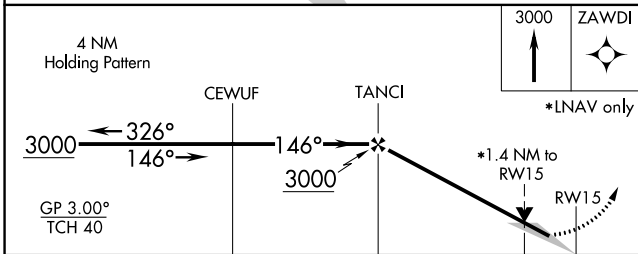

WAAS CH 42615 W15A	APP CRS 146°	Rwy Idg TDZE Apt Elev 3999 1025 1025
--	------------------------	--

RNAV (GPS) RWY 15

PLATTEVILLE MUNI (PVB)

⚠ For uncompensated Baro-VNAV systems, LNAV/VNAV NA below -17°C (2°F) or above 54°C (130°F).
⚠ DME/DME RNP-0.3 NA. When local altimeter setting not received, use Dubuque altimeter setting and increase LPV DA to 1331 feet; increase LNAV/VNAV DA to 1394 feet and all Cats visibilities ¼ SM; increase all MDAs 60 feet, increase LNAV and Circling Cat C visibility ¼ SM. Baro-VNAV and VDP NA when using Dubuque altimeter setting.

MISSED APPROACH: Climb to 3000 direct ZAWDI and hold.

AWOS-3 120.575	CHICAGO CENTER 133.95 281.4	UNICOM 122.7 (CTAF) 0
--------------------------	---------------------------------------	---------------------------------