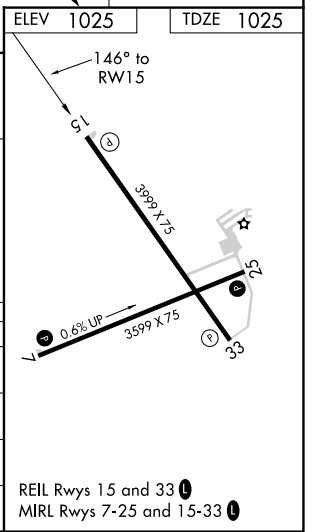

WAAS CH 42615 W15A	APP CRS 146°	Rwy Idg TDZE Apt Elev 3999 1025 1025
--	------------------------	--

RNAV (GPS) RWY 15

PLATTEVILLE MUNI (PVB)

⚠ For uncompensated Baro-VNAV systems, LNAV/VNAV NA below -17°C (2°F) or above 54°C (130°F).
⚠ DME/DME RNP-0.3 NA. When local altimeter setting not received, use Dubuque altimeter setting and increase LPV DA to 1331 feet; increase LNAV/VNAV DA to 1394 feet and all Cats visibilities ¼ SM; increase all MDAs 60 feet, increase LNAV and Circling Cat C visibility ¼ SM. Baro-VNAV and VDP NA when using Dubuque altimeter setting.

MISSED APPROACH: Climb to 3000 direct ZAWDI and hold.

AWOS-3 120.575	CHICAGO CENTER 133.95 281.4	UNICOM 122.7 (CTAF) 0
--------------------------	---------------------------------------	---------------------------------

CATEGORY	A	B	C	D
LPV DA		1275-1 250 (300-1)		NA
LNAV/VNAV DA		1338-1 313 (400-1)		NA
LNAV MDA	1500-1	475 (500-1)	1500-1½ 475 (500-1½)	NA
CIRCLING	1500-1 475 (500-1)	1600-1 575 (600-1)	1600-1½ 575 (600-1½)	NA