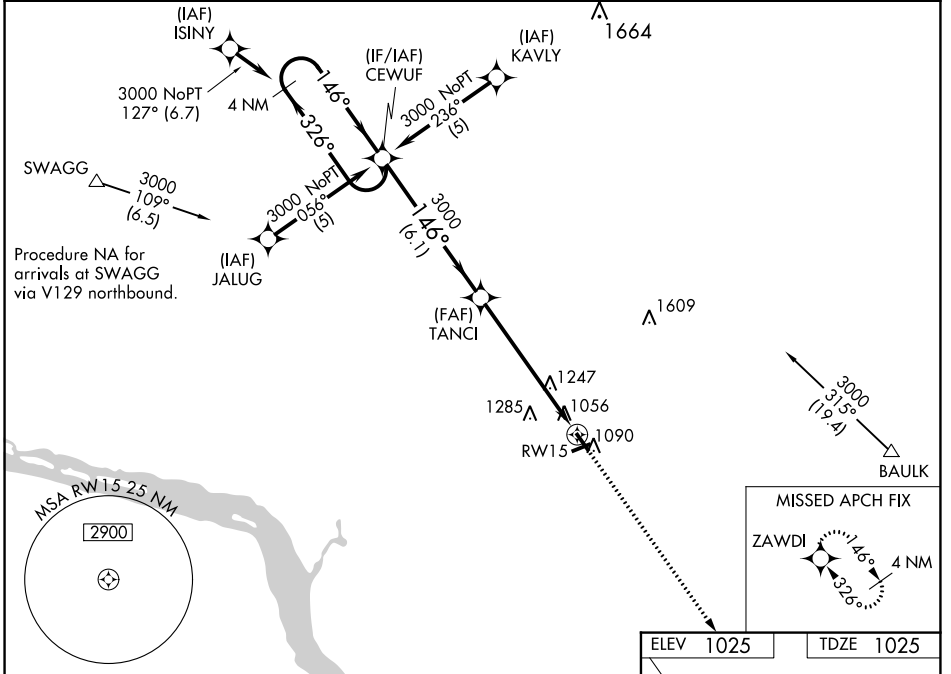

WAAS CH 42615 W15A	APP CRS 146°	Rwy Idg TDZE Apt Elev 3999 1025 1025
--	------------------------	--

RNAV (GPS) RWY 15

PLATTEVILLE MUNI (PVB)

⚠ For uncompensated Baro-VNAV systems, LNAV/VNAV NA below -17°C (2°F) or above 54°C (130°F).
⚠ DME/DME RNP-0.3 NA. When local altimeter setting not received, use Dubuque altimeter setting and increase LPV DA to 1331 feet; increase LNAV/VNAV DA to 1394 feet and all Cats visibilities ¼ SM; increase all MDAs 60 feet, increase LNAV and Circling Cat C visibility ¼ SM. Baro-VNAV and VDP NA when using Dubuque altimeter setting.

MISSED APPROACH: Climb to 3000 direct ZAWDI and hold.

AWOS-3 120.575	CHICAGO CENTER 133.95 281.4	UNICOM 122.7 (CTAF) 0
--------------------------	---------------------------------------	---------------------------------

CATEGORY	A	B	C	D
LPV DA		1275-1 250 (300-1)		NA
LNAV/VNAV DA		1338-1 313 (400-1)		NA
LNAV MDA	1500-1	475 (500-1)	1500-1½ 475 (500-1½)	NA
CIRCLING	1500-1 475 (500-1)	1600-1 575 (600-1)	1600-1½ 575 (600-1½)	NA

EC-3, 23 FEB 2023 to 23 MAR 2023

EC-3, 23 FEB 2023 to 23 MAR 2023