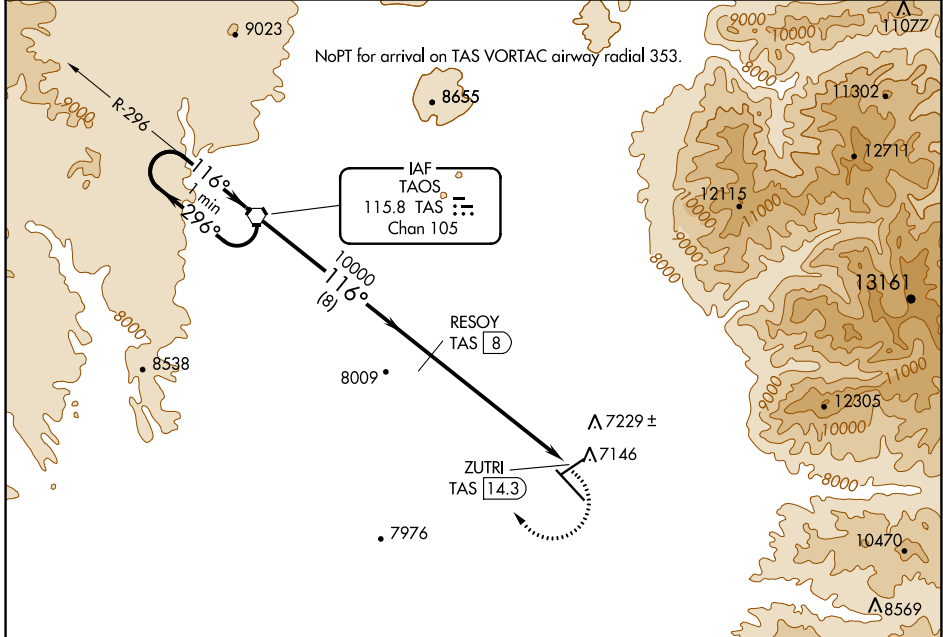

VORTAC TAS 115.8 Chan 105	APP CRS 116°	Rwy Idg TDZE Apt Elev	N/A N/A 7095
---	------------------------	-----------------------------	---

VOR/DME-B
TAOS RGNL (SKX)

⚠ MISSED APPROACH: Climbing right turn to 12000 direct TAS VORTAC and hold.

AWOS-3PT 132.975	ALBUQUERQUE CENTER 132.8 346.35	UNICOM 122.8 (CTAF) 0
----------------------------	---	---------------------------------

CATEGORY	A	B	C	D
C CIRCLING	8000-1¼	905 (1000-1¼)	8000-2¾ 905 (1000-2¾)	8020-3 925 (1000-3)

REIL Rwys 4, 13 and 31 **!**
MIRL Rwys 4-22 and 13-31 **!**

SW-1, 23 FEB 2023 to 23 MAR 2023

SW-1, 23 FEB 2023 to 23 MAR 2023