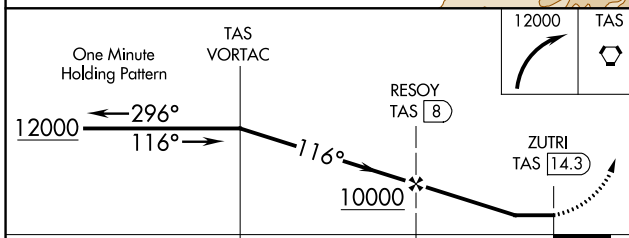

VORTAC TAS 115.8 Chan 105	APP CRS 116°	Rwy Idg TDZE Apt Elev	N/A N/A 7095
---	------------------------	-----------------------------	---

VOR/DME-B
TAOS RGNL (SKX)

⚠ MISSED APPROACH: Climbing right turn to 12000 direct TAS VORTAC and hold.

AWOS-3PT 132.975	ALBUQUERQUE CENTER 132.8 346.35	UNICOM 122.8 (CTAF) 0
----------------------------	---	---------------------------------

CATEGORY	A	B	C	D
C CIRCLING	8000-1¼	905 (1000-1¼)	8000-2¾ 905 (1000-2¾)	8020-3 925 (1000-3)