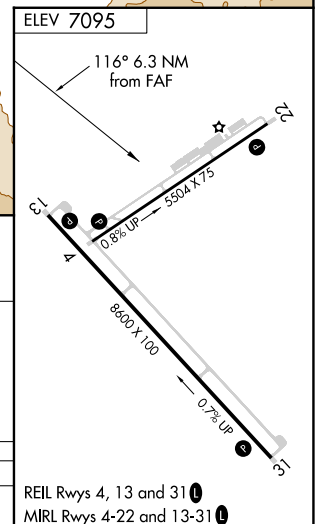

VORTAC TAS 115.8 Chan 105	APP CRS 116°	Rwy Idg TDZE Apt Elev	N/A N/A 7095
---	------------------------	-----------------------------	---

VOR/DME-B
TAOS RGNL (SKX)

⚠ MISSED APPROACH: Climbing right turn to 12000 direct TAS VORTAC and hold.

AWOS-3PT 132.975	ALBUQUERQUE CENTER 132.8 346.35	UNICOM 122.8 (CTAF) 0
----------------------------	---	---------------------------------

CATEGORY	A	B	C	D
C CIRCLING	8000-1¼	905 (1000-1¼)	8000-2¾ 905 (1000-2¾)	8020-3 925 (1000-3)

REIL Rwys 4, 13 and 31 **!**
MIRL Rwys 4-22 and 13-31 **!**

SW-1, 23 FEB 2023 to 23 MAR 2023

SW-1, 23 FEB 2023 to 23 MAR 2023