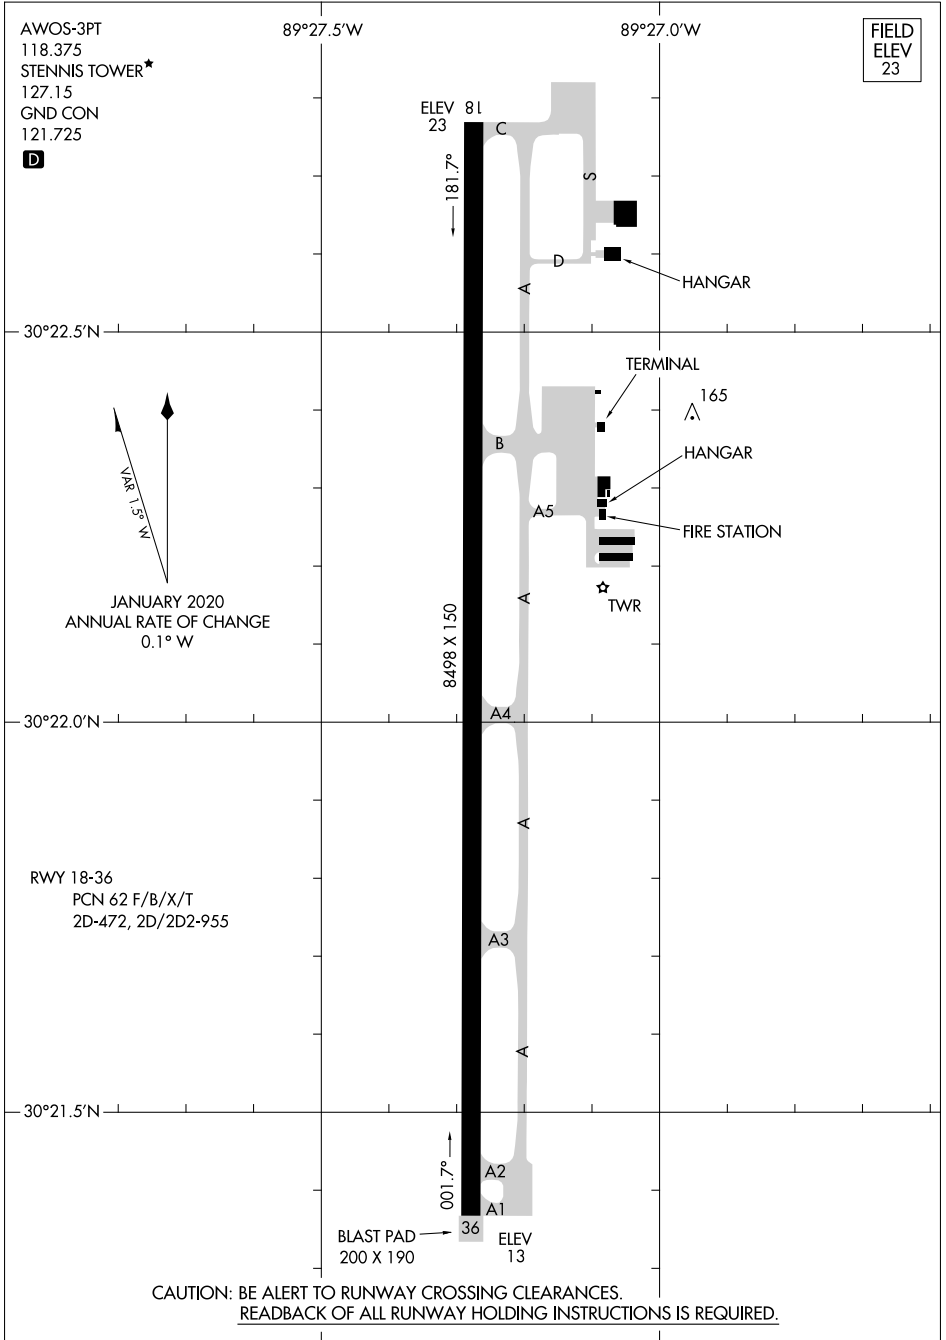

AIRPORT DIAGRAM

AL-5860 (FAA)

STENNIS INTL (HSA)
BAY ST LOUIS, MISSISSIPPI

AIRPORT DIAGRAM

BAY ST LOUIS, MISSISSIPPI
STENNIS INTL (HSA)