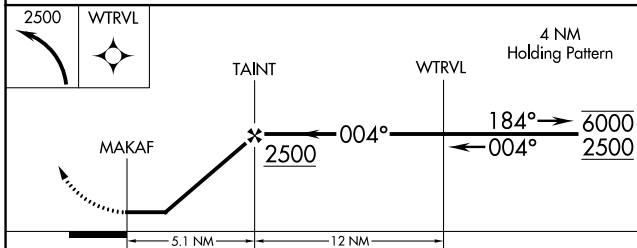

APP CRS	Rwy Idg	N/A
004°	TDZE	N/A
	Apt Elev	671

RNAV (GPS)-A

TOLEDO SUBURBAN (DUH)

RNP APCH.
▼ Procedure NA at night.

MISSED APPROACH: Climbing left turn to 2500 direct WTRVL and hold.

AWOS-3 119.175	TOLEDO APP CON 126.1 317.55	UNICOM 122.7 (CTAF) 0
--------------------------	---------------------------------------	---------------------------------

CATEGORY	A	B	C	D
CIRCLING	1180-1 509 (600-1)		1180-1½ 509 (600-1½)	NA

EC-1, 23 FEB 2023 to 23 MAR 2023

EC-1, 23 FEB 2023 to 23 MAR 2023