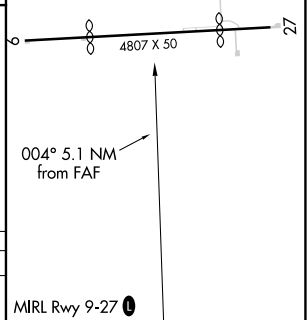

APP CRS	Rwy Idg	N/A
004°	TDZE	N/A
	Apt Elev	671

RNAV (GPS)-A

TOLEDO SUBURBAN (DUH)

RNP APCH.
▼ Procedure NA at night.

MISSED APPROACH: Climbing left turn to 2500 direct WTRVL and hold.

AWOS-3 119.175	TOLEDO APP CON 126.1 317.55	UNICOM 122.7 (CTAF) 0
--------------------------	---------------------------------------	---------------------------------

CATEGORY	A	B	C	D
CIRCLING	1180-1 509 (600-1)		1180-1½ 509 (600-1½)	NA

EC-1, 23 FEB 2023 to 23 MAR 2023

EC-1, 23 FEB 2023 to 23 MAR 2023