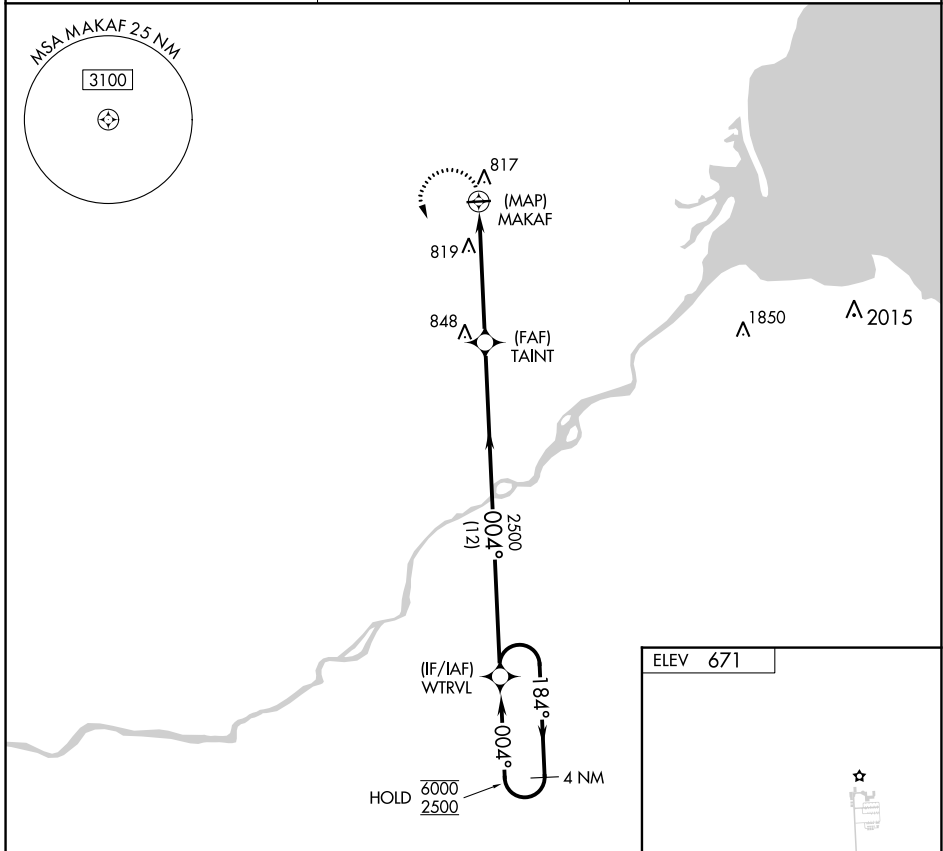

APP CRS	Rwy Idg	N/A
004°	TDZE	N/A
	Apt Elev	671

RNAV (GPS)-A

TOLEDO SUBURBAN (DUH)

RNP APCH.
▼ Procedure NA at night.

MISSED APPROACH: Climbing left turn to 2500 direct WTRVL and hold.

AWOS-3 119.175	TOLEDO APP CON 126.1 317.55	UNICOM 122.7 (CTAF) 0
--------------------------	---------------------------------------	---------------------------------

CATEGORY	A	B	C	D
CIRCLING	1180-1 509 (600-1)		1180-1½ 509 (600-1½)	NA

EC-1, 23 FEB 2023 to 23 MAR 2023

EC-1, 23 FEB 2023 to 23 MAR 2023