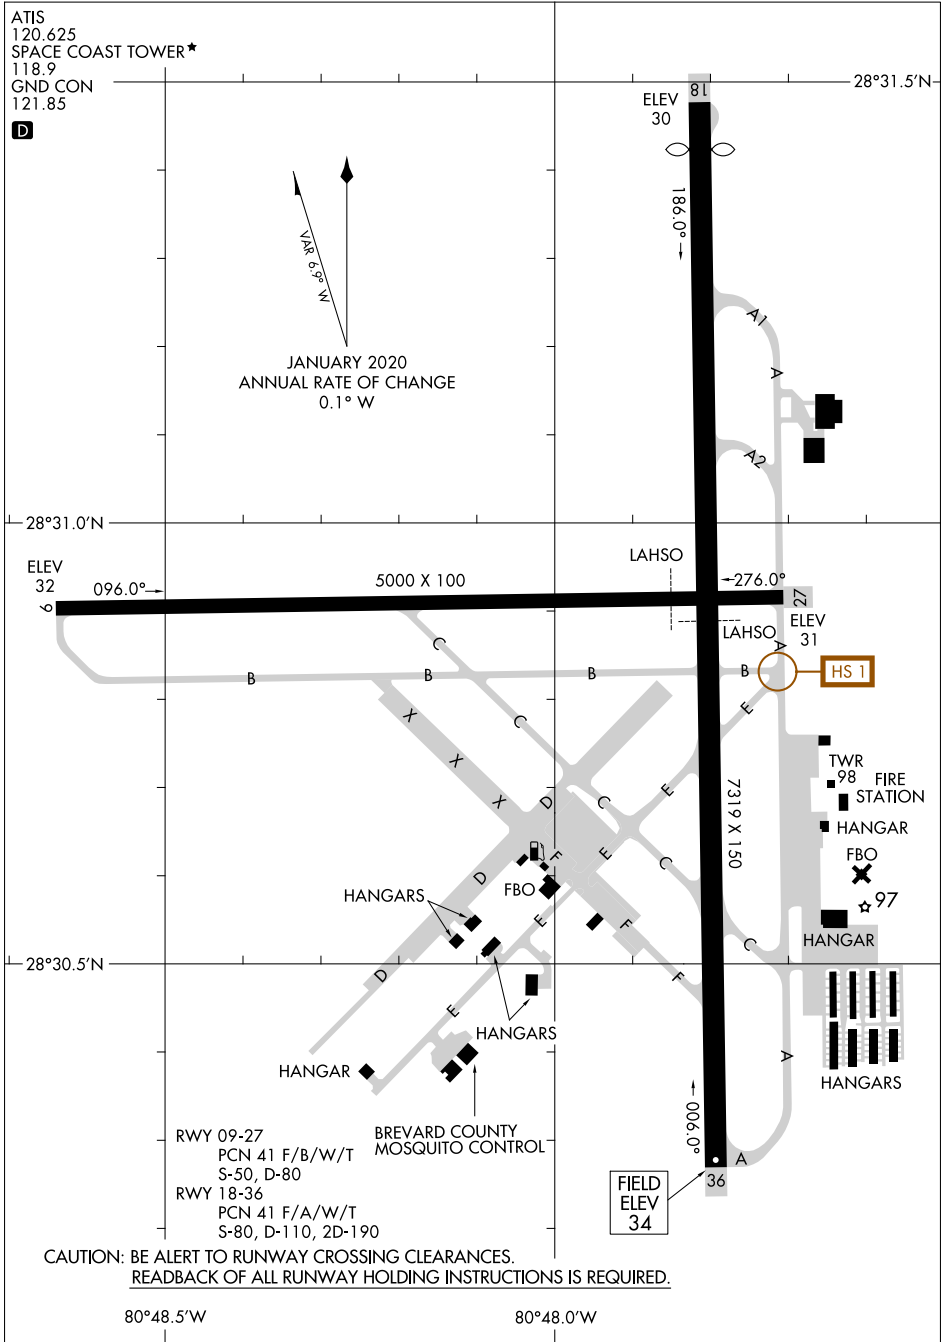

21168

AIRPORT DIAGRAM

AL-5760 (FAA)

SPACE COAST RGNL (TIX)
TITUSVILLE, FLORIDA

ATIS
120.625
SPACE COAST TOWER*
118.9
GND CON
121.85

VAR 6.5° W
JANUARY 2020
ANNUAL RATE OF CHANGE
0.1° W

SE-3, 23 FEB 2023 to 23 MAR 2023

SE-3, 23 FEB 2023 to 23 MAR 2023

CAUTION: BE ALERT TO RUNWAY CROSSING CLEARANCES.
READBACK OF ALL RUNWAY HOLDING INSTRUCTIONS IS REQUIRED.

80°48.5'W

80°48.0'W

AIRPORT DIAGRAM

21168

TITUSVILLE, FLORIDA
SPACE COAST RGNL (TIX)