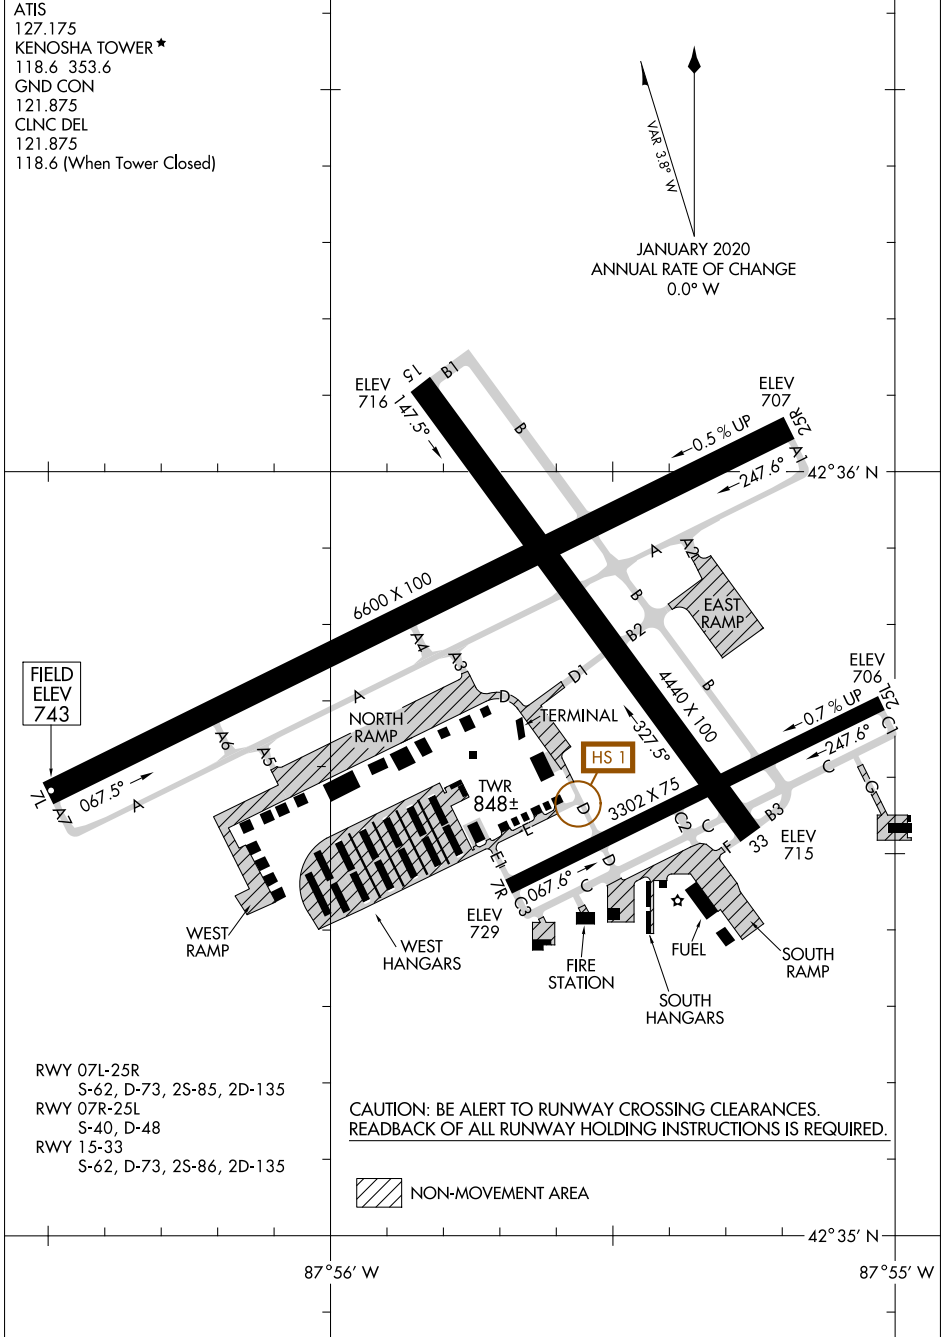

21336

AIRPORT DIAGRAM

AL-5449 (FAA)

KENOSHA RGNL (E,N,W)
KENOSHA, WISCONSIN

ATIS
127.175
KENOSHA TOWER ★
118.6 353.6
GND CON
121.875
CLNC DEL
121.875
118.6 (When Tower Closed)

EC-3, 23 FEB 2023 to 23 MAR 2023

EC-3, 23 FEB 2023 to 23 MAR 2023

RWY 07L-25R
S-62, D-73, 2S-85, 2D-135
RWY 07R-25L
S-40, D-48
RWY 15-33
S-62, D-73, 2S-86, 2D-135

CAUTION: BE ALERT TO RUNWAY CROSSING CLEARANCES.
READBACK OF ALL RUNWAY HOLDING INSTRUCTIONS IS REQUIRED.