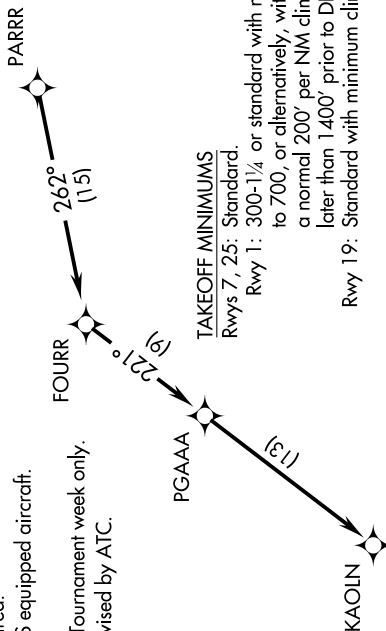

KAOLN SIX DEPARTURE (RNAV)

AIKEN RGNL (AIK)
AIKEN, SOUTH CAROLINA

SE-2, 23 FEB 2023 to 23 MAR 2023

- NOTE: DME/DME/IRU or GPS required.
- NOTE: RADAR required for non-GPS equipped aircraft.
- NOTE: RNAV 1.
- NOTE: For use during Masters Golf Tournament week only.
- NOTE: Do not exceed 250K until advised by ATC.

**TOP ALTITUDE:
ASSIGNED BY ATC**

NOTE: Chart not to scale.

DEPARTURE ROUTE DESCRIPTION

TAKEOFF RWYS 1, 7, 19, 25: Climb on assigned heading for RADAR vectors to PARRR, then on depicted route to KAOLN. Thence. . . .

. . . . maintain altitude assigned by ATC. Expect clearance to filed altitude/flight level within 10 minutes after departure.

KAOLN SIX DEPARTURE (RNAV)

(KAOLN6.KAOLN) 28FEB19

AIKEN, SOUTH CAROLINA
AIKEN RGNL (AIK)

SE-2, 23 FEB 2023 to 23 MAR 2023