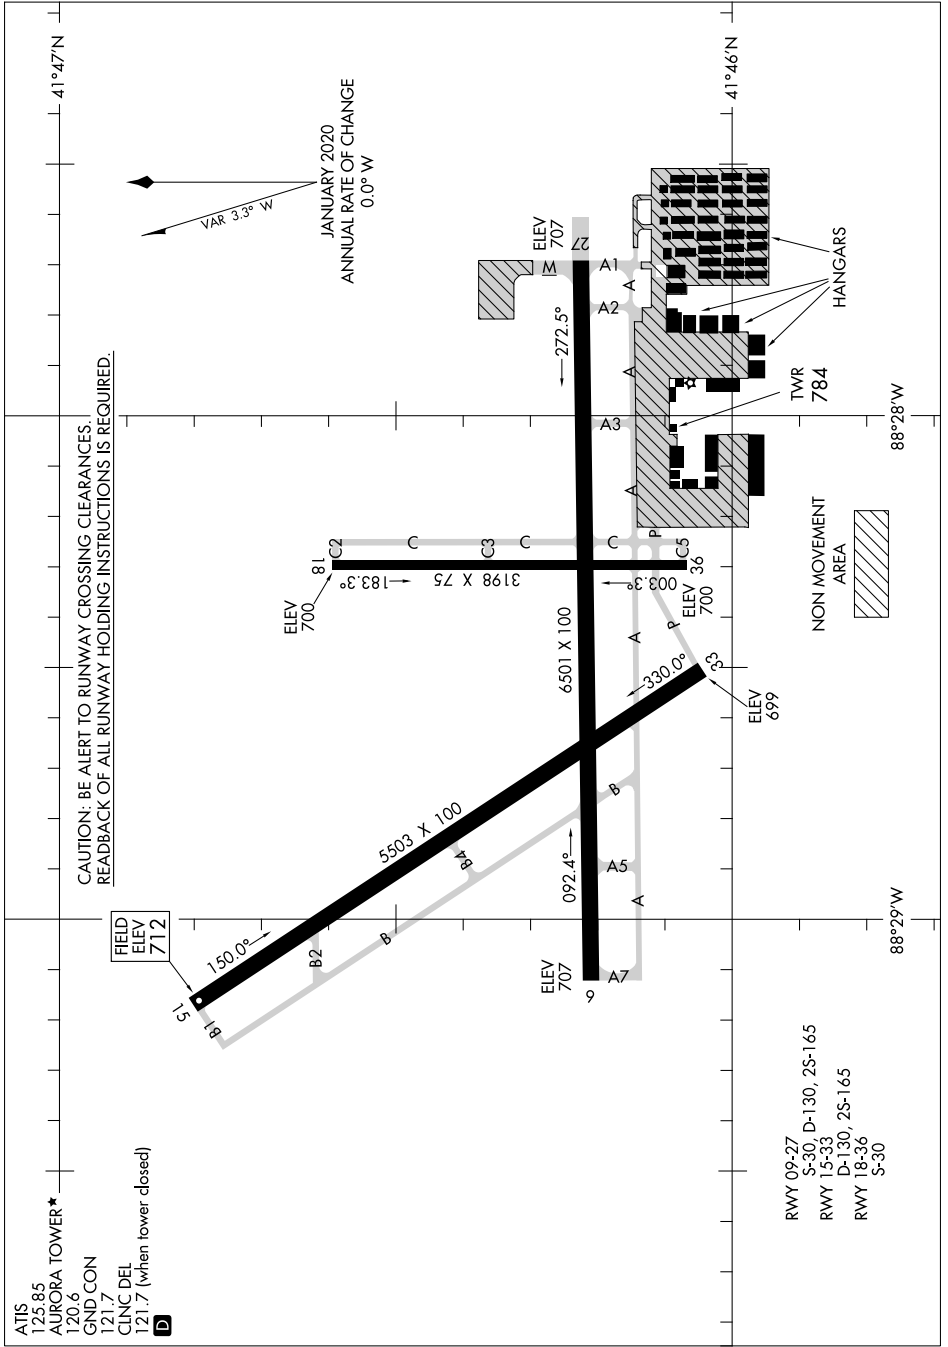

AIRPORT DIAGRAM

AL-5103 (FAA)

AURORA MUNI (ARR)
CHICAGO/AURORA, ILLINOIS

EC-3, 23 FEB 2023 to 23 MAR 2023

EC-3, 23 FEB 2023 to 23 MAR 2023

CAUTION: BE ALERT TO RUNWAY CROSSING CLEARANCES.
REDBACK OF ALL RUNWAY HOLDING INSTRUCTIONS IS REQUIRED.

ATIS 123.85
 AURORA TOWER * 120.6
 GND CON 121.7
 CINC DEL 121.7 (when tower closed)

RWY 09-27
 S-30, D-130, 2S-165
 RWY 15-33
 D-130, 2S-165
 RWY 18-36
 S-30

AIRPORT DIAGRAM

CHICAGO/AURORA, ILLINOIS
AURORA MUNI (ARR)