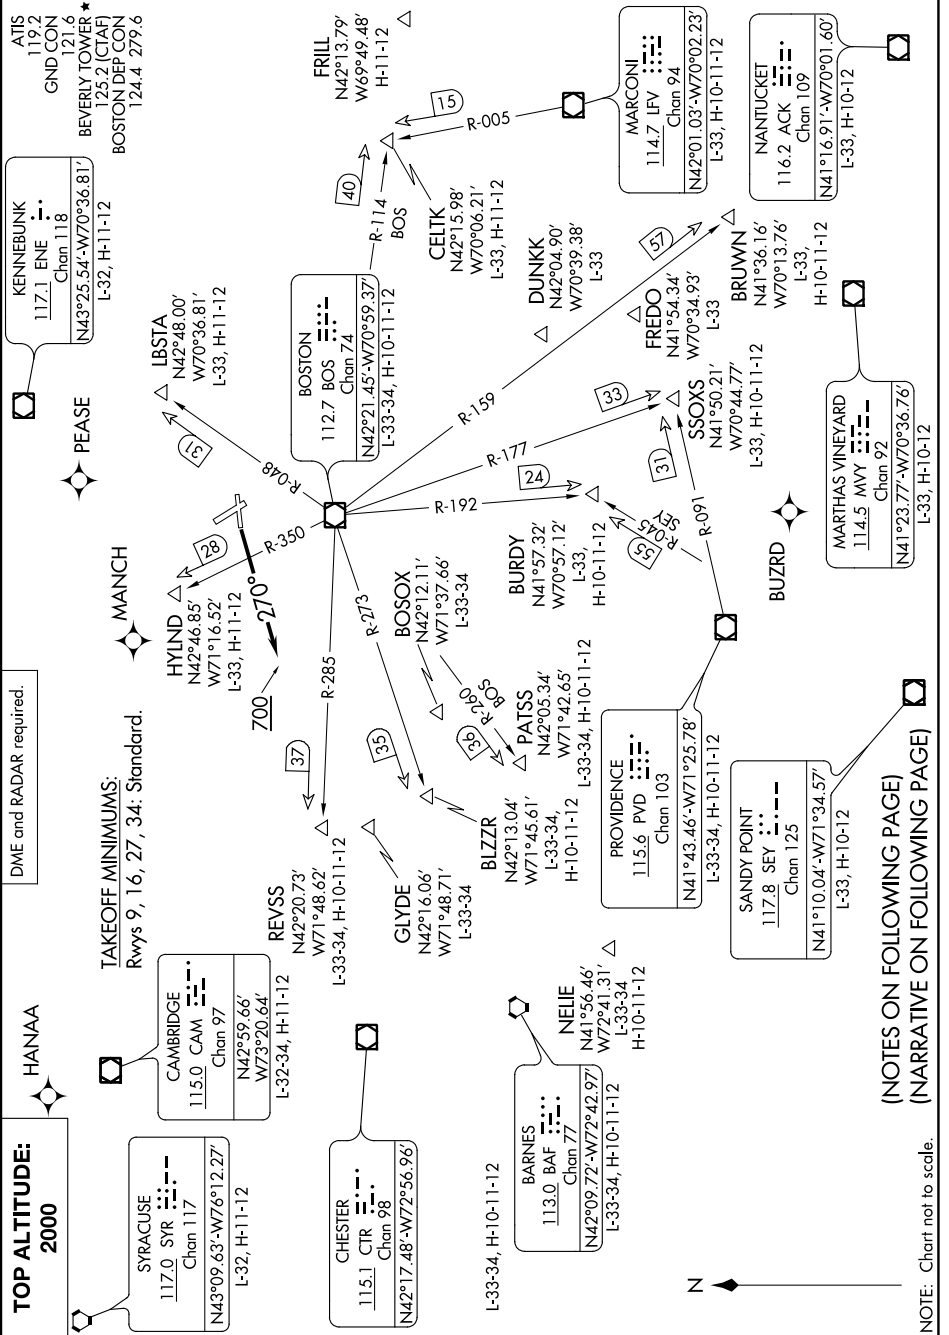

# BEVERLY THREE DEPARTURE

AL-5039 (FAA)

BEVERLY RGNL (BVY)  
BEVERLY, MASSACHUSETTS

NE-1, 23 FEB 2023 to 23 MAR 2023

NE-1, 23 FEB 2023 to 23 MAR 2023

# BEVERLY THREE DEPARTURE

BEVERLY, MASSACHUSETTS  
BEVERLY RGNL (BVY)