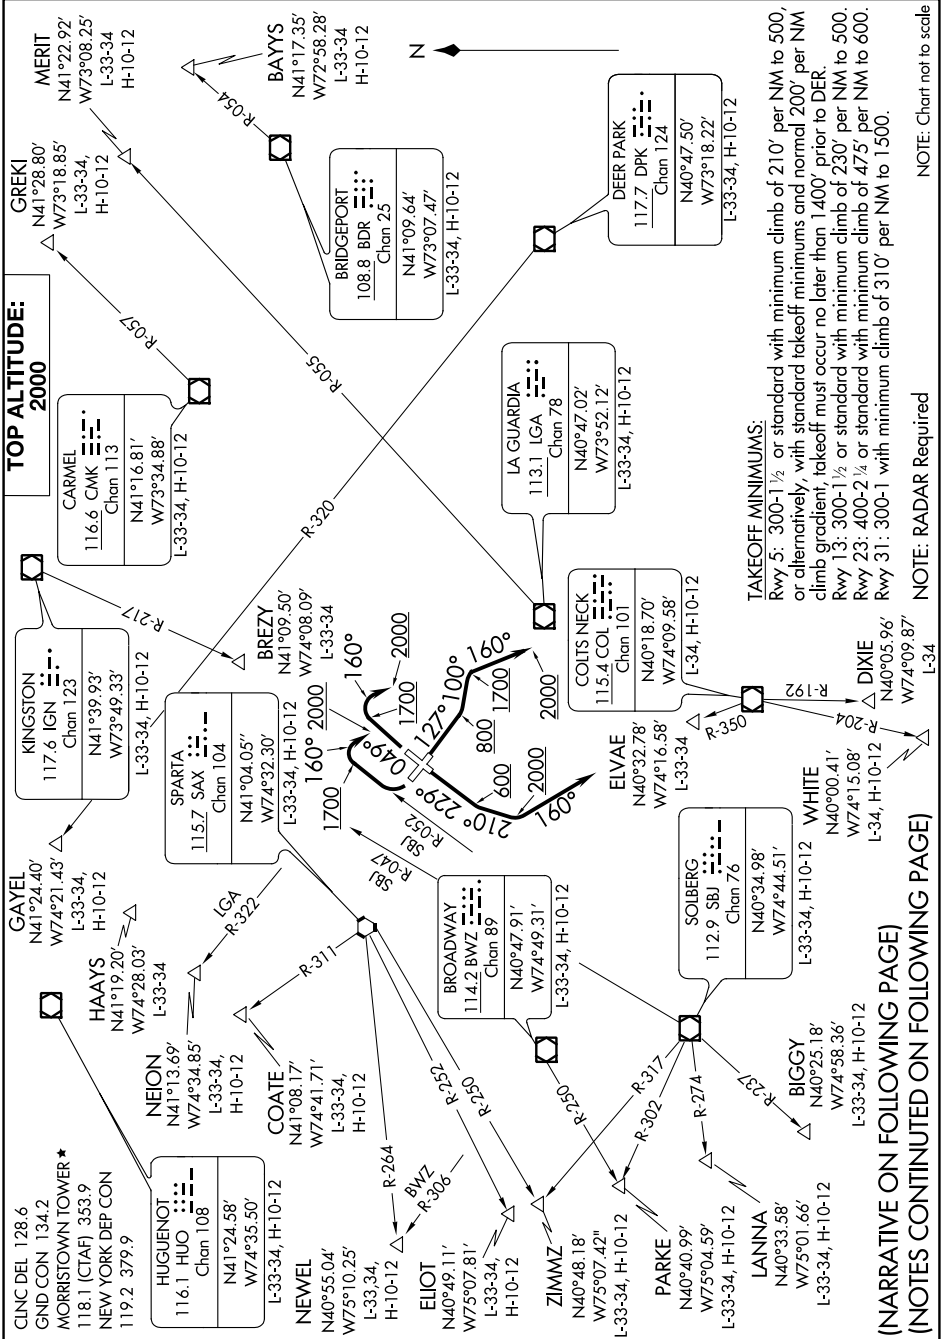

MORRISTOWN SEVEN DEPARTURE

MORRISTOWN MUNI(MMU)
MORRISTOWN, NEW JERSEY

NE-2, 23 FEB 2023 to 23 MAR 2023

NOTE: Chart not to scale

NOTE: RADAR Required

NOTE: RADAR Required

NOTE: RADAR Required

NOTE: RADAR Required

NOTE: RADAR Required

NOTE: RADAR Required

MORRISTOWN SEVEN DEPARTURE

MORRISTOWN, NEW JERSEY
MORRISTOWN MUNI(MMU)

NE-2, 23 FEB 2023 to 23 MAR 2023

(NARRATIVE ON FOLLOWING PAGE)
(NOTES CONTINUED ON FOLLOWING PAGE)