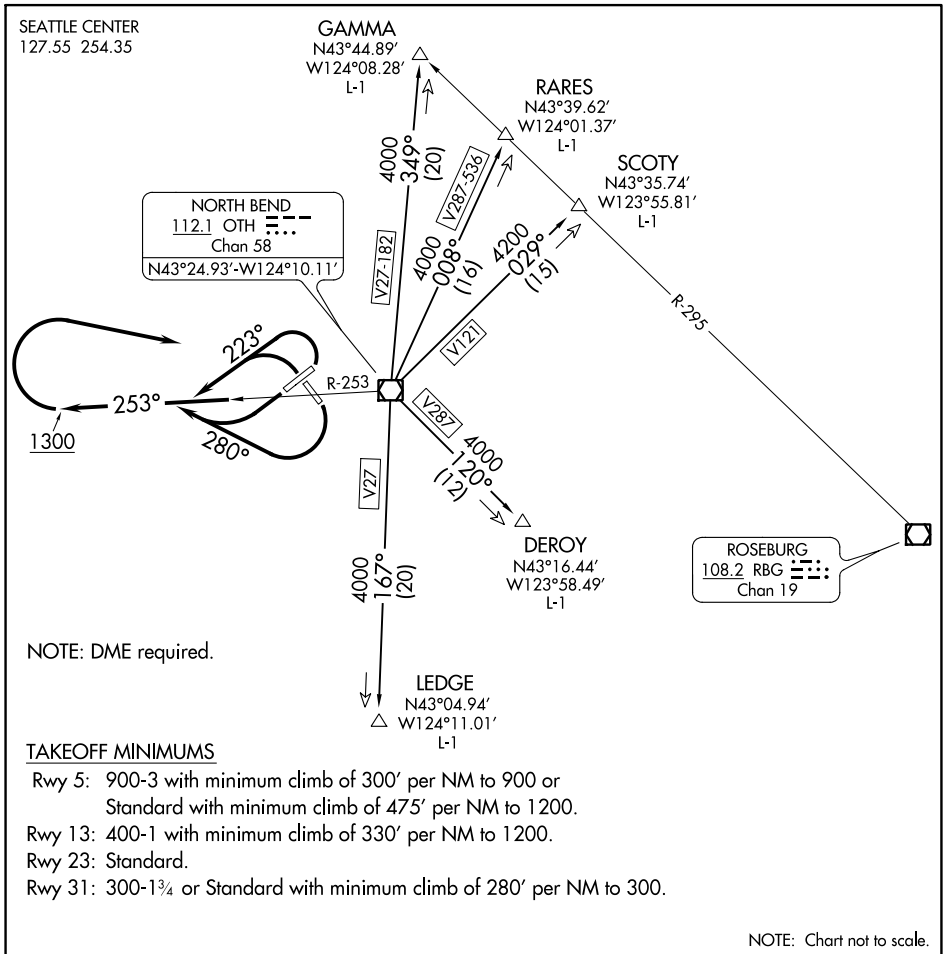

# NORTH BEND SEVEN DEPARTURE

AL-929 (FAA)

SOUTHWEST OREGON RGNL (OTH)  
NORTH BEND, OREGON

NW-1, 23 FEB 2023 to 23 MAR 2023

NW-1, 23 FEB 2023 to 23 MAR 2023

## DEPARTURE ROUTE DESCRIPTION

**TAKEOFF RUNWAYS 5, 31:** Climbing left turn heading 223° and on OTH R-253 thence . . . .

**TAKEOFF RUNWAYS 13, 23:** Climbing right turn heading 280° and on OTH R-253 thence . . . .

. . . . continue climb on OTH R-253 to 1300 then right turn direct OTH VOR/DME, then on assigned transition.

- DEROY TRANSITION (OTH7.DEROY):** From over OTH VOR/DME on OTH R-120 to DEROY INT.
- GAMMA TRANSITION (OTH7.GAMMA):** From over OTH VOR/DME on OTH R-349 to GAMMA INT.
- LEDGE TRANSITION (OTH7.LEDGE):** From over OTH VOR/DME on OTH R-167 to LEDGE INT.
- RARES TRANSITION (OTH7.RARES):** From over OTH VOR/DME on OTH R-008 to RARES INT.
- SCOTY TRANSITION (OTH7.SCOTY):** From over OTH VOR/DME on OTH R-029 to SCOTY INT.

# NORTH BEND SEVEN DEPARTURE

(OTH7.OTH) 26MAR20

NORTH BEND, OREGON  
SOUTHWEST OREGON RGNL (OTH)