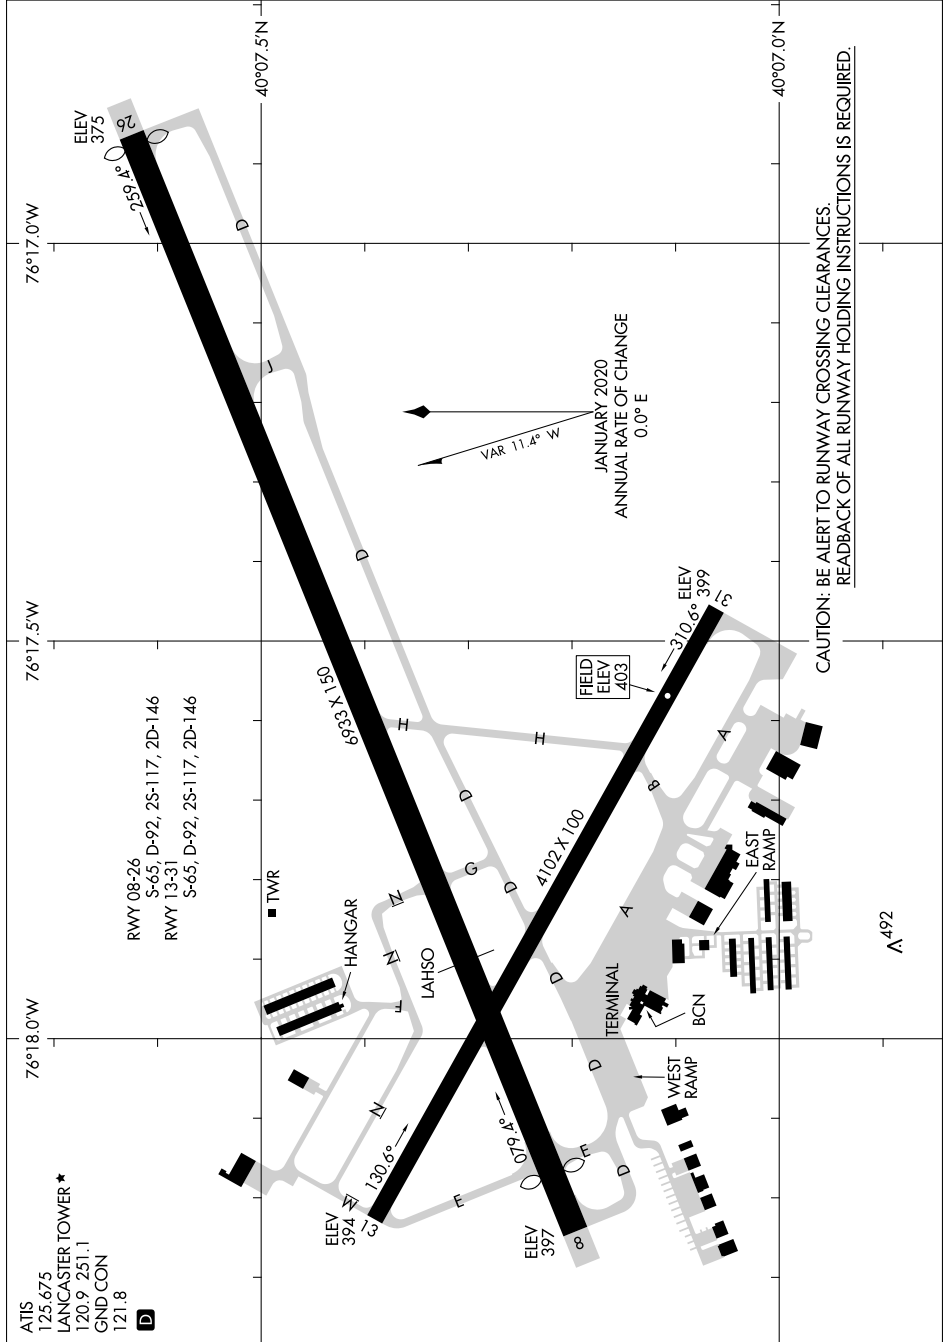

# AIRPORT DIAGRAM

AL-927 (FAA)

LANCASTER (LNS)  
LANCASTER, PENNSYLVANIA

NE-4, 23 FEB 2023 to 23 MAR 2023

NE-4, 23 FEB 2023 to 23 MAR 2023

# AIRPORT DIAGRAM

LANCASTER, PENNSYLVANIA  
LANCASTER (LNS)