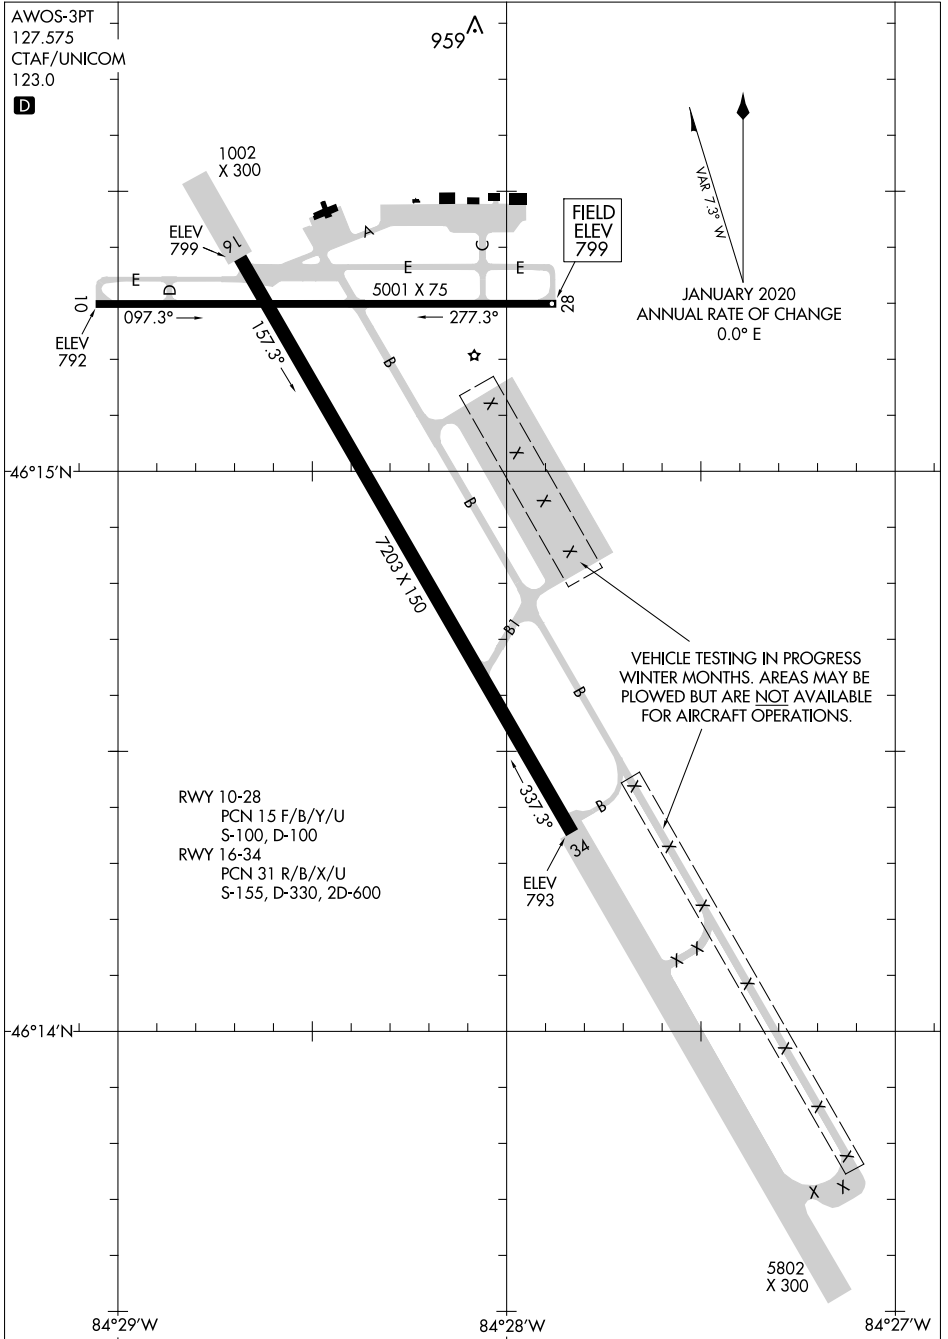

22027

AIRPORT DIAGRAM

CHIPPEWA COUNTY INTL (CIU)
SAULT STE MARIE, MICHIGAN

AL-810 (FAA)

AWOS-3PT
127.575
CTAF/UNICOM
123.0

EC-1, 23 FEB 2023 to 23 MAR 2023

EC-1, 23 FEB 2023 to 23 MAR 2023

AIRPORT DIAGRAM
22027

SAULT STE MARIE, MICHIGAN
CHIPPEWA COUNTY INTL (CIU)