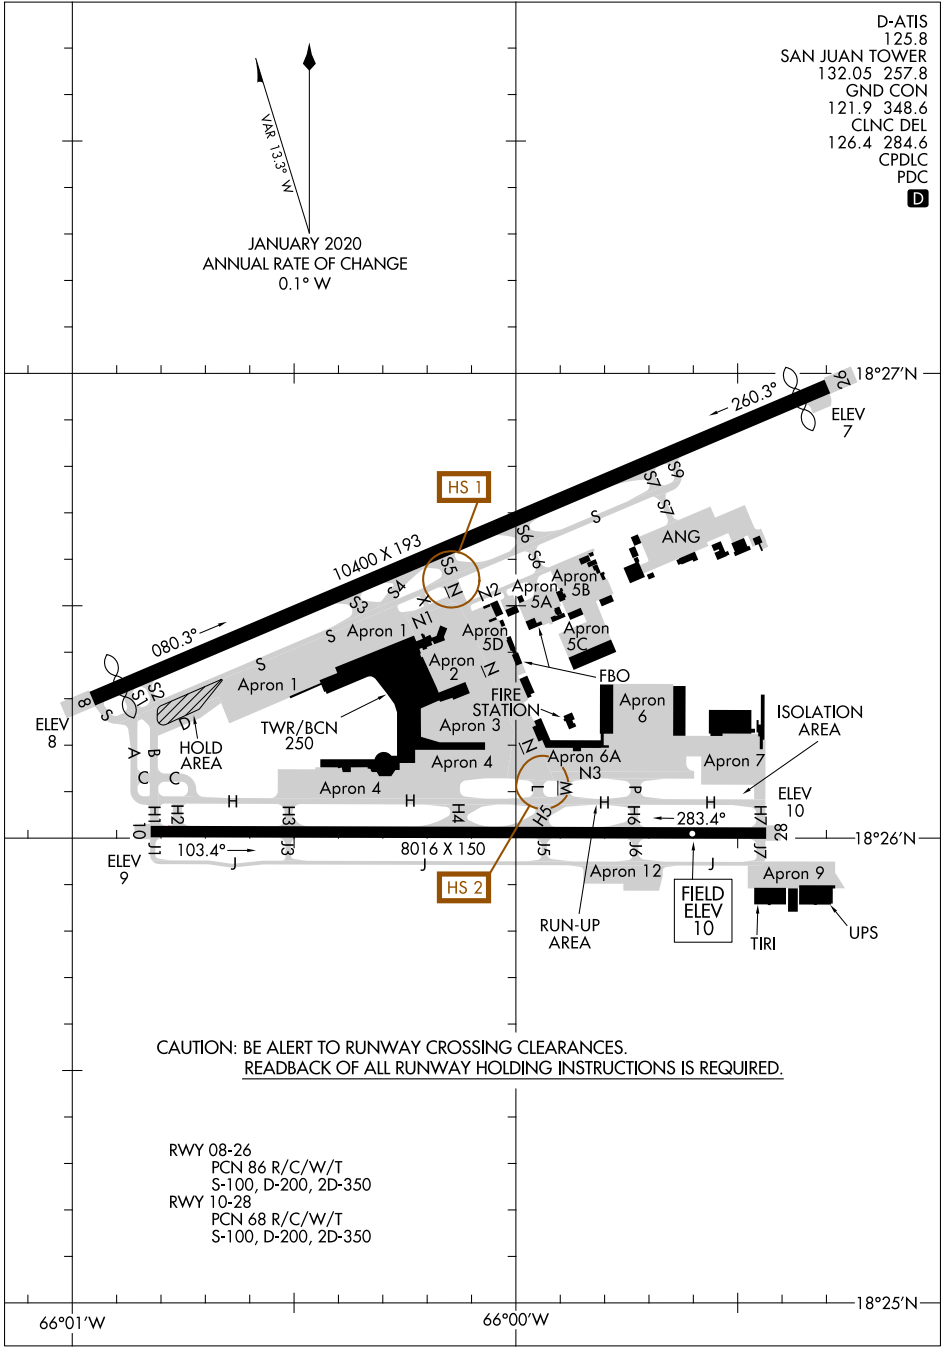

22307

AIRPORT DIAGRAM

AL-784 (FAA)

LUIS MUNOZ MARIN INTL (SJU) (TJSJ)

SAN JUAN, PUERTO RICO

- D-ATIS 125.8
- SAN JUAN TOWER 132.05 257.8
- GND CON 121.9 348.6
- CLNC DEL 126.4 284.6
- CPDLC
- PDC

D

VAR 133° W
 JANUARY 2020
 ANNUAL RATE OF CHANGE
 0.1° W

CAUTION: BE ALERT TO RUNWAY CROSSING CLEARANCES.
 READBACK OF ALL RUNWAY HOLDING INSTRUCTIONS IS REQUIRED.

RWY 08-26
 PCN 86 R/C/W/T
 S-100, D-200, 2D-350
 RWY 10-28
 PCN 68 R/C/W/T
 S-100, D-200, 2D-350

SE-3, 23 FEB 2023 to 23 MAR 2023

SE-3, 23 FEB 2023 to 23 MAR 2023

AIRPORT DIAGRAM

22307

SAN JUAN, PUERTO RICO

LUIS MUNOZ MARIN INTL (SJU) (TJSJ)