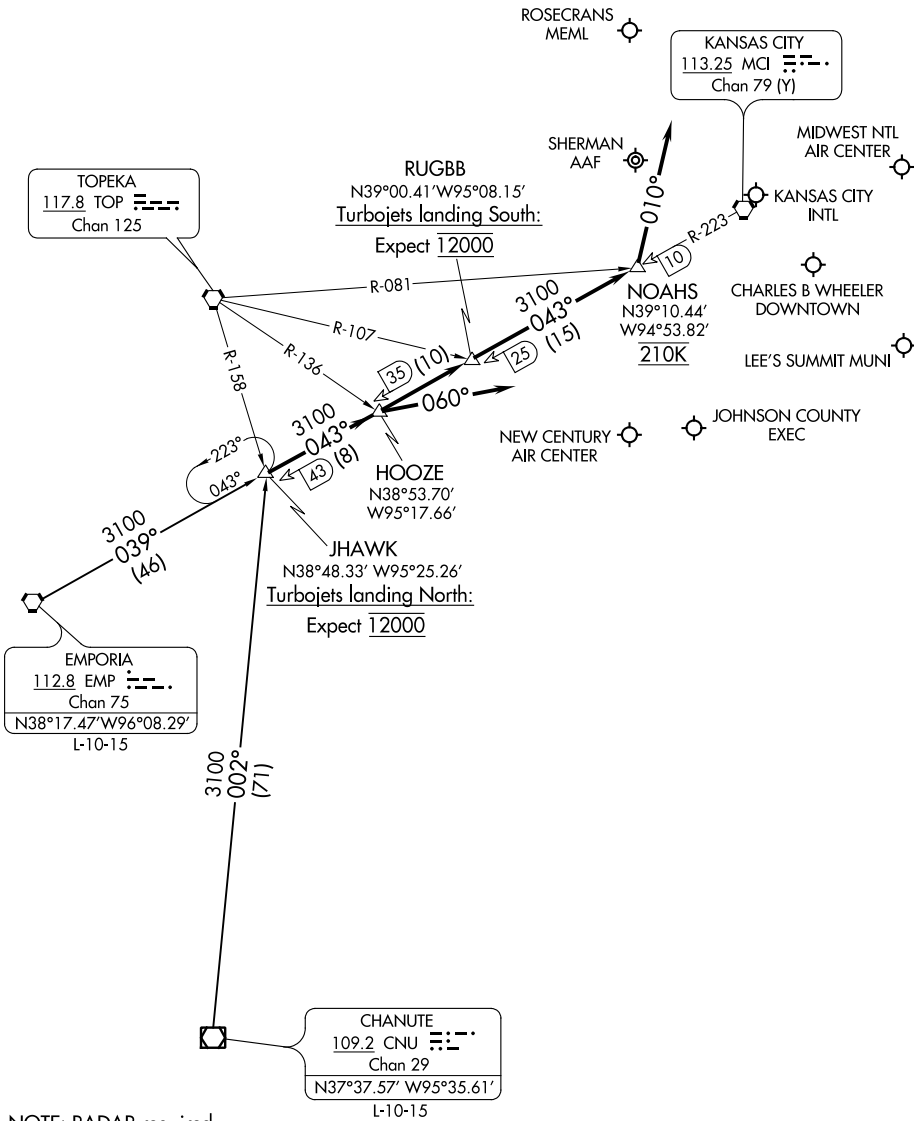

MCI D-ATIS
128.375
KANSAS CITY APP CON
120.95 318.1

NC-3, 23 FEB 2023 to 23 MAR 2023

NC-3, 23 FEB 2023 to 23 MAR 2023

NOTE: RADAR required.

NOTE: Chart not to scale.

(NARRATIVE ON FOLLOWING PAGE)