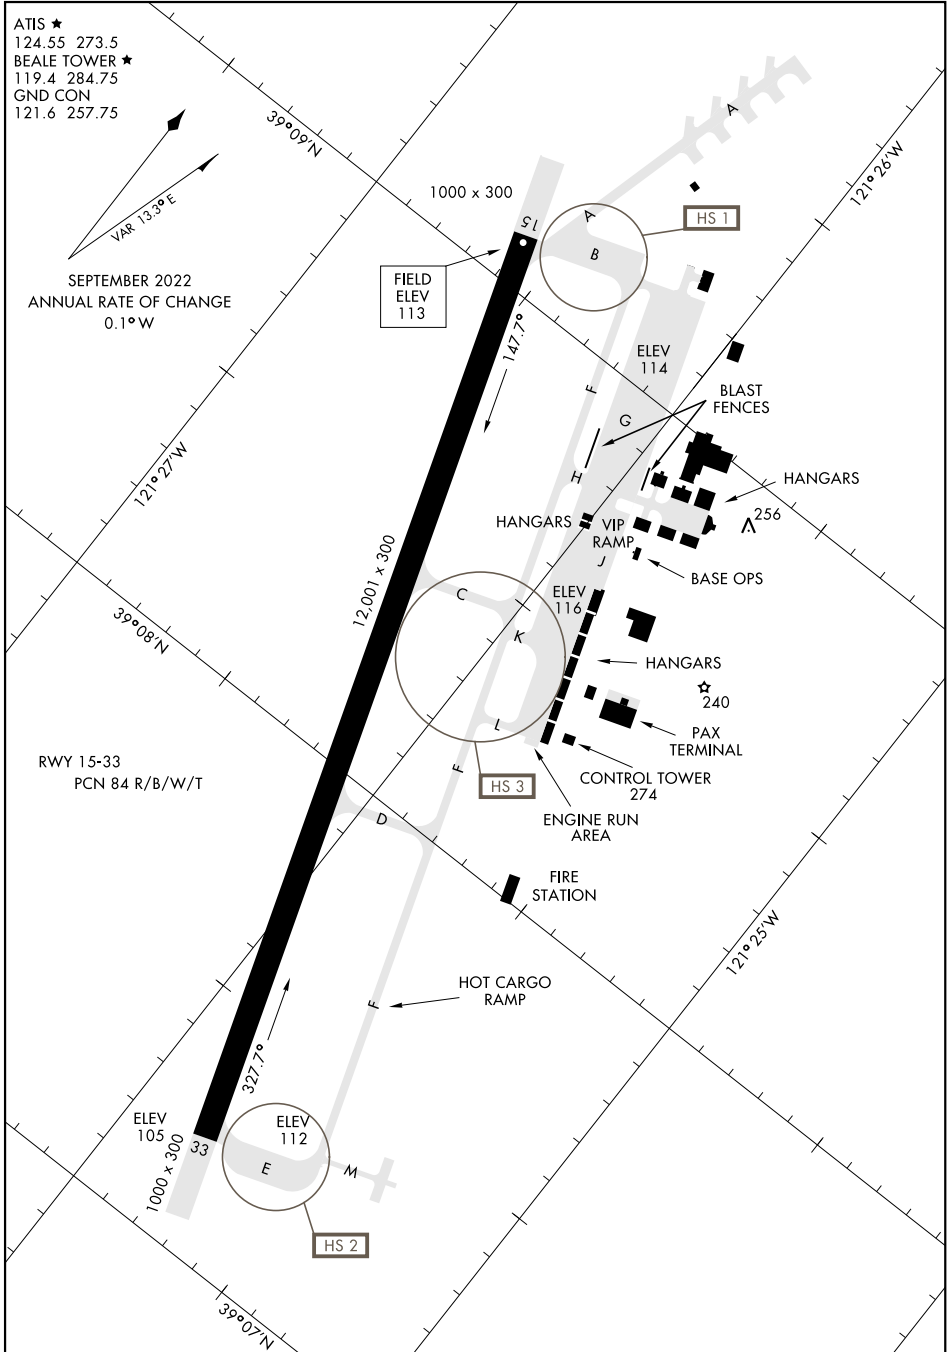

# AIRPORT DIAGRAM

BEALE AFB (KBAB)  
MARYSVILLE, CALIFORNIA

AL-771 [USAF]

ATIS ★  
124.55 273.5  
BEALE TOWER ★  
119.4 284.75  
GND CON  
121.6 257.75

SEPTEMBER 2022  
ANNUAL RATE OF CHANGE  
0.1° W

SW-2, 23 FEB 2023 to 23 MAR 2023

SW-2, 23 FEB 2023 to 23 MAR 2023

# AIRPORT DIAGRAM

MARYSVILLE, CALIFORNIA  
BEALE AFB (KBAB)