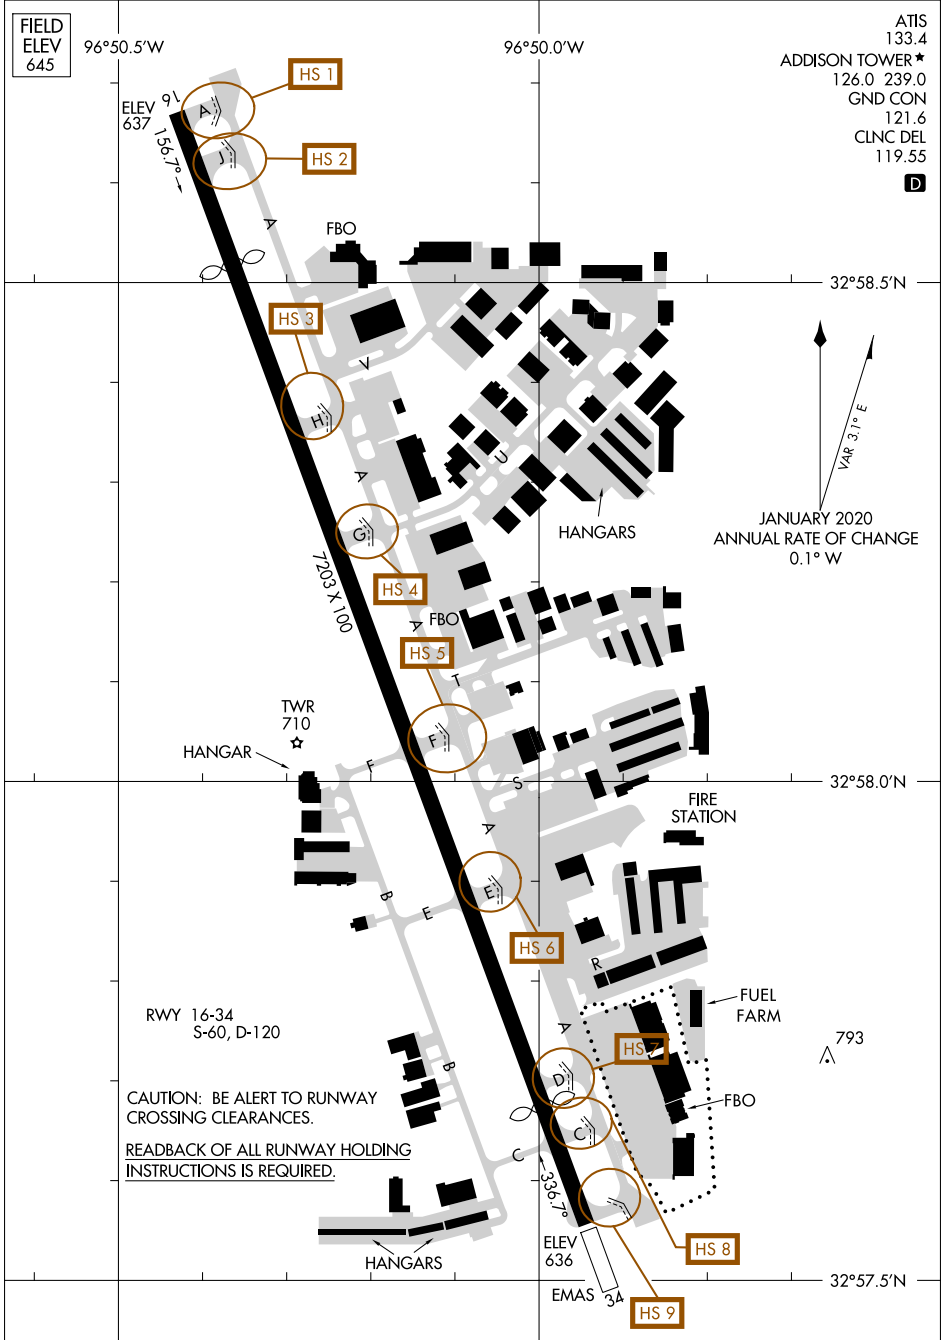

22083

AIRPORT DIAGRAM

AL-768 (FAA)

ADDISON(ADS)
DALLAS, TEXAS

ATIS 133.4
 ADDISON TOWER ★ 126.0 239.0
 GND CON 121.6
 CLNC DEL 119.55
D

SC-2, 23 FEB 2023 to 23 MAR 2023

SC-2, 23 FEB 2023 to 23 MAR 2023