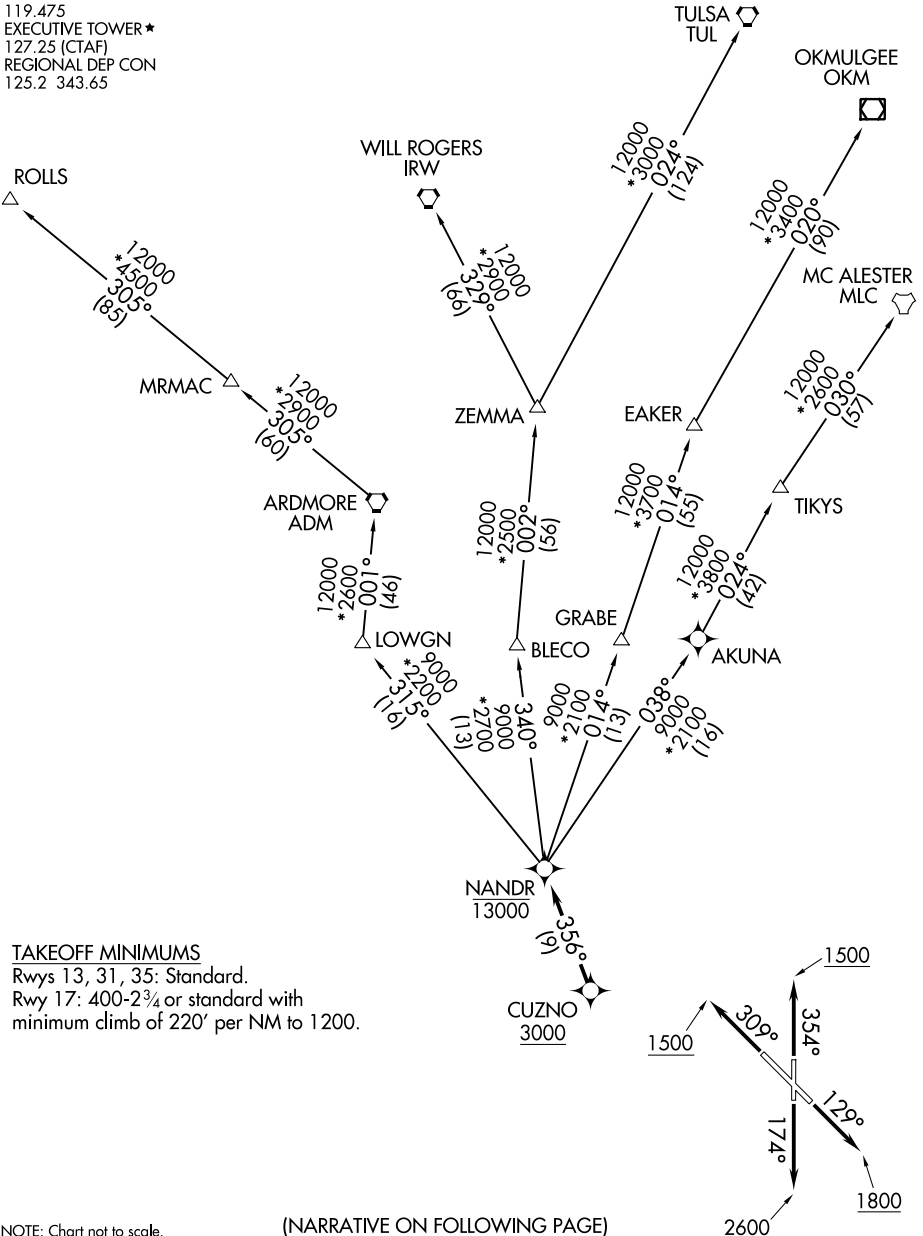

# NANDR ONE DEPARTURE (RNAV)

ATIS  
 126.35  
 CLNC DEL  
 118.625  
 GND CON  
 119.475  
 EXECUTIVE TOWER ★  
 127.25 (CTAF)  
 REGIONAL DEP CON  
 125.2 343.65

RNAV 1 - DME/DME/IRU or GPS.

RADAR required.

**TOP ALTITUDE:  
 ASSIGNED BY ATC**

SC-2, 23 FEB 2023 to 23 MAR 2023

SC-2, 23 FEB 2023 to 23 MAR 2023

# NANDR ONE DEPARTURE (RNAV)