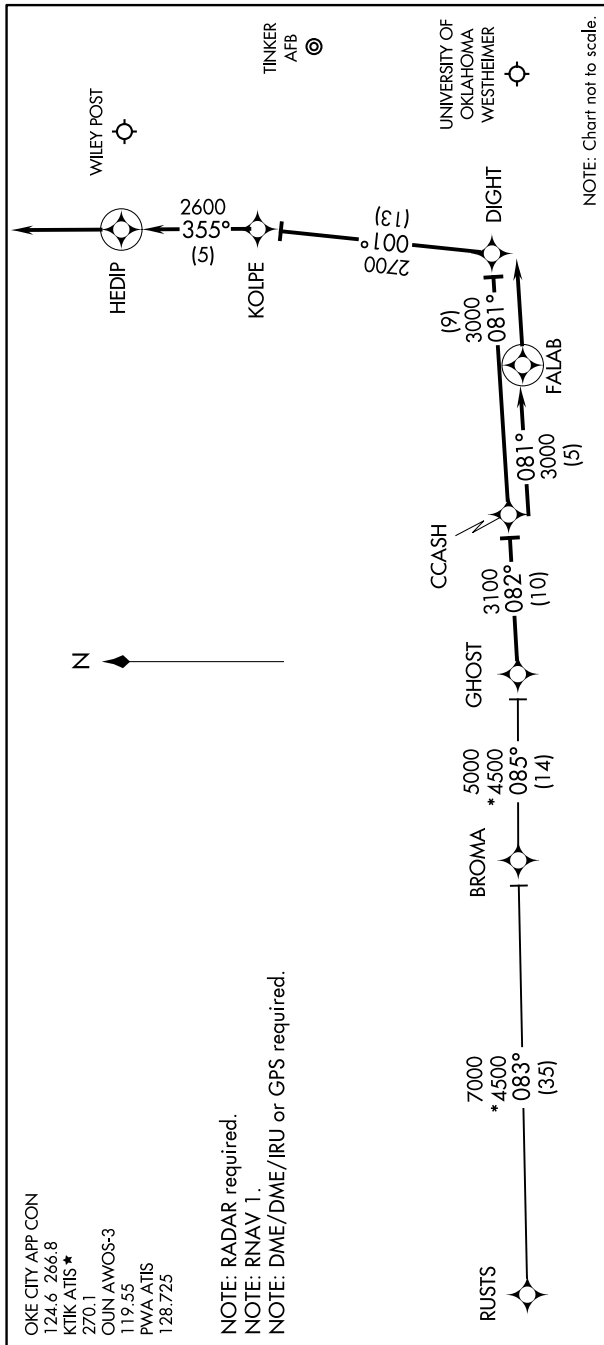

CCASH ONE ARRIVAL (RNAV)

OKLAHOMA CITY, OKLAHOMA

SC-1, 23 FEB 2023 to 23 MAR 2023

ARRIVAL ROUTE DESCRIPTION

BROMA TRANSITION (BROMA.CCASH1):
RUSTS TRANSITION (RUSTS.CCASH1):

From GHOST on track 082° to CCASH.

LANDING OUN/KTIK: From CCASH on track 081° to FALAB, then on track 081°. Expect radar vectors to final approach course.

LANDING PWA RW17L: From CCASH on track 081° to DIGHT, then on track 001° to KOLPE, then on track 355° to HEDIP, then on track 355°. Expect radar vectors to final approach course.

LANDING PWA RW35R: From CCASH on track 081° to FALAB, then on track 081°. Expect radar vectors to final approach course.

SC-1, 23 FEB 2023 to 23 MAR 2023

CCASH ONE ARRIVAL (RNAV)

OKLAHOMA CITY, OKLAHOMA