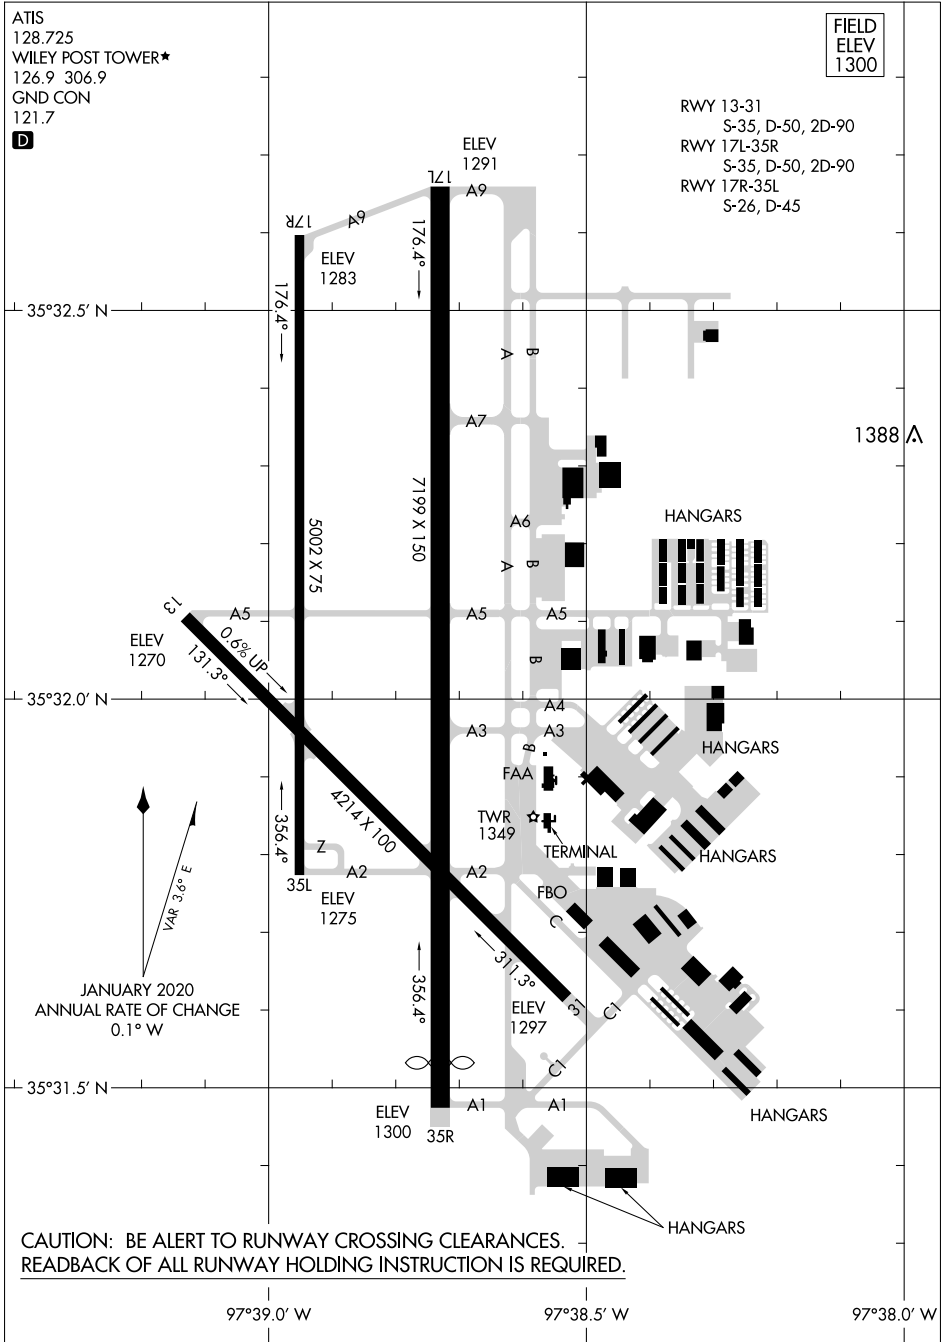

22251

AIRPORT DIAGRAM

AL-739 (FAA)

WILEY POST (PWA)
OKLAHOMA CITY, OKLAHOMA

ATIS
128.725
WILEY POST TOWER★
126.9 306.9
GND CON
121.7

FIELD
ELEV
1300

RWY 13-31
S-35, D-50, 2D-90
RWY 17L-35R
S-35, D-50, 2D-90
RWY 17R-35L
S-26, D-45

SC-1, 23 FEB 2023 to 23 MAR 2023

SC-1, 23 FEB 2023 to 23 MAR 2023

AIRPORT DIAGRAM

22251

OKLAHOMA CITY, OKLAHOMA
WILEY POST (PWA)