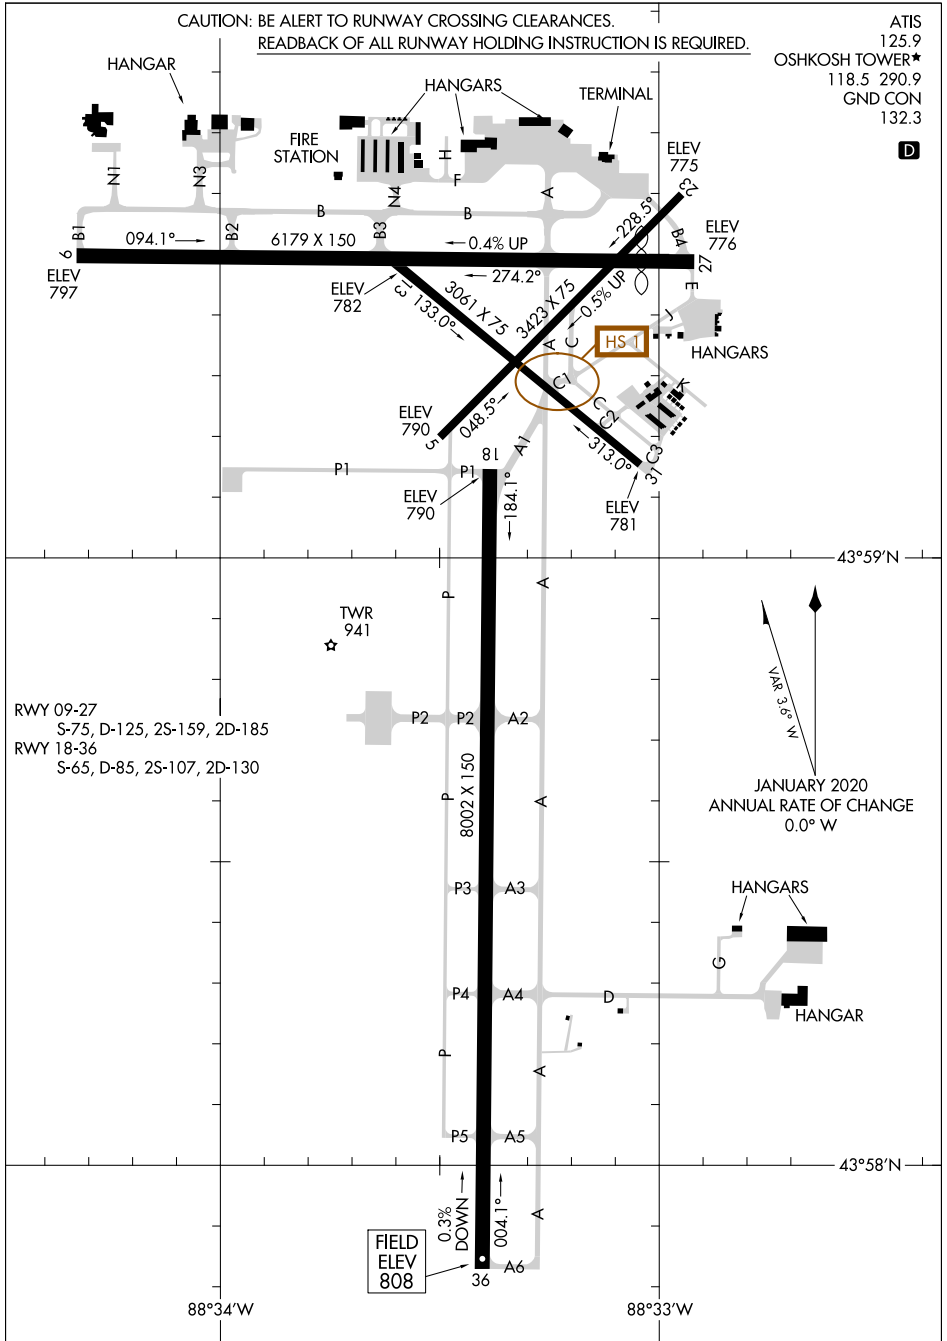

AIRPORT DIAGRAM

WITTMAN RGNL (OSH)
OSHKOSH, WISCONSIN

AL-730 (FAA)

EC-3, 23 FEB 2023 to 23 MAR 2023

EC-3, 23 FEB 2023 to 23 MAR 2023

AIRPORT DIAGRAM

OSHKOSH, WISCONSIN
WITTMAN RGNL (OSH)