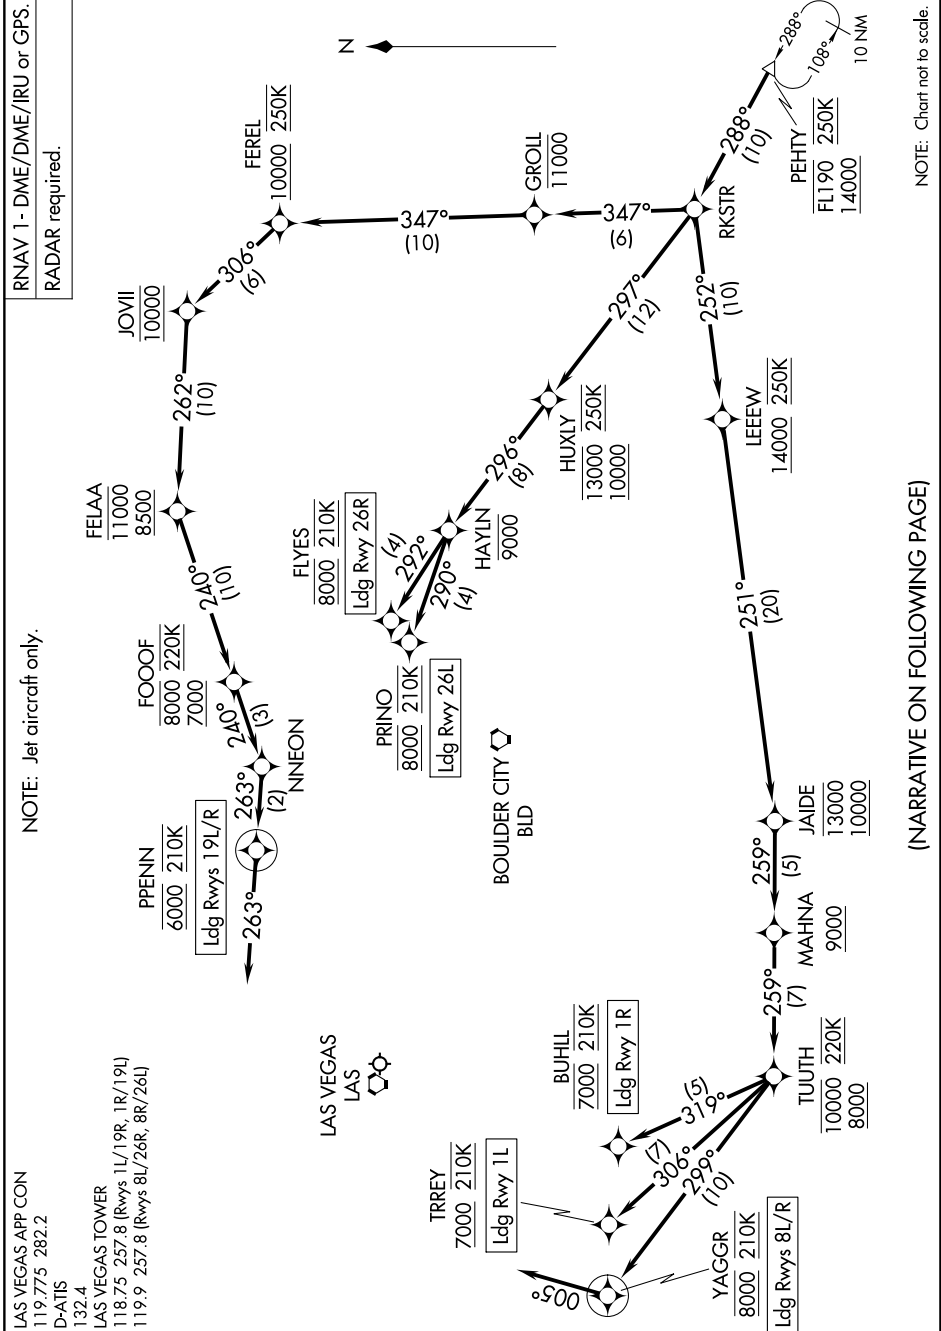

(PEHTY.RKSTR3) 22195

AL-662 (FAA)

HARRY REID INTL (LAS)  
LAS VEGAS, NEVADA

**RKSTR THREE ARRIVAL (RNAV) Arrival Routes**

SW-4, 23 FEB 2023 to 23 MAR 2023

SW-4, 23 FEB 2023 to 23 MAR 2023

**RKSTR THREE ARRIVAL (RNAV) Arrival Routes**  
(PEHTY.RKSTR3) 14JUL22

LAS VEGAS, NEVADA  
HARRY REID INTL (LAS)

(NARRATIVE ON FOLLOWING PAGE)