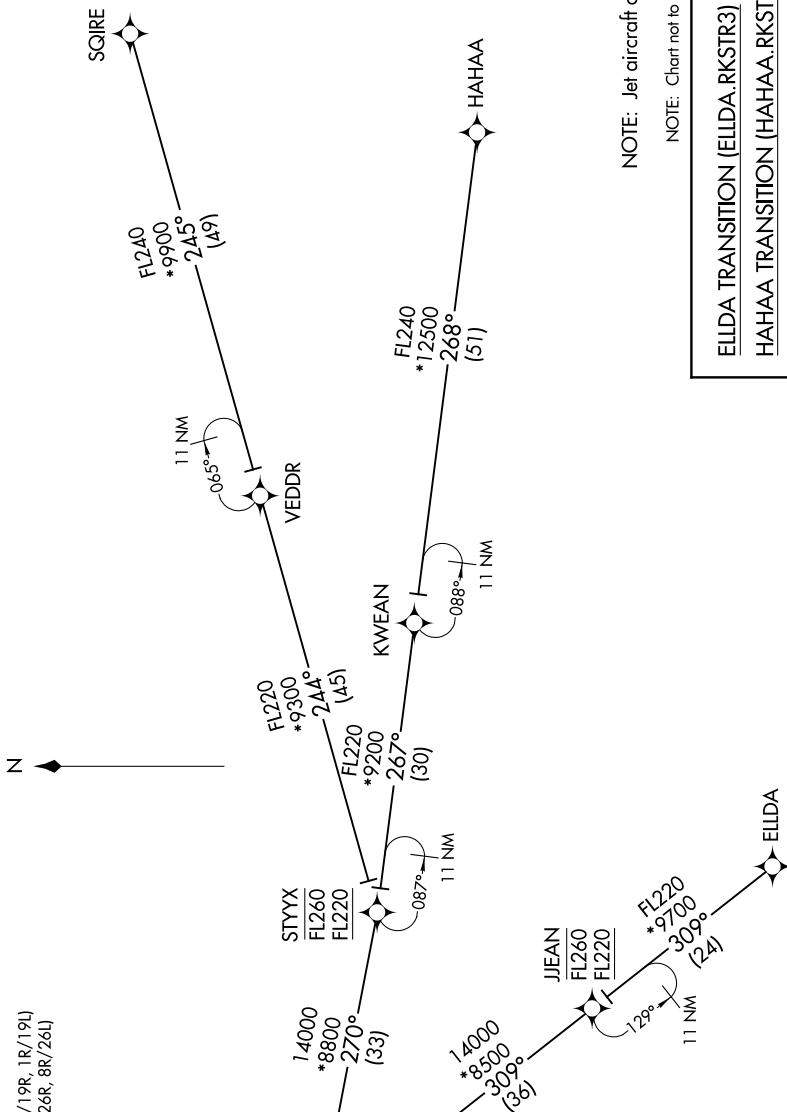

RKSTR THREE ARRIVAL (RNAV) Transition Routes

SW-4, 23 FEB 2023 to 23 MAR 2023

RNAV 1 - DME/DME/IRU or GPS.
RADAR required.

LAS VEGAS APP CON
119.775 282.2
D-ATIS
132.4
LAS VEGAS TOWER
118.75 257.8 (Rwys 1L/19R, 1R/19L)
119.9 257.8 (Rwys 8L/26R, 8R/26L)

See following page
for arrival routes.

PEHTY	FL190	250K
	14000	

10 NM
288°
108°

NOTE: Jet aircraft only.

NOTE: Chart not to scale.

ELLDA TRANSITION (ELLDA.RKSTR3)
HAHAA TRANSITION (HAHAA.RKSTR3)
SQIRE TRANSITION (SQIRE.RKSTR3)

(CONTINUED ON FOLLOWING PAGE)

SW-4, 23 FEB 2023 to 23 MAR 2023