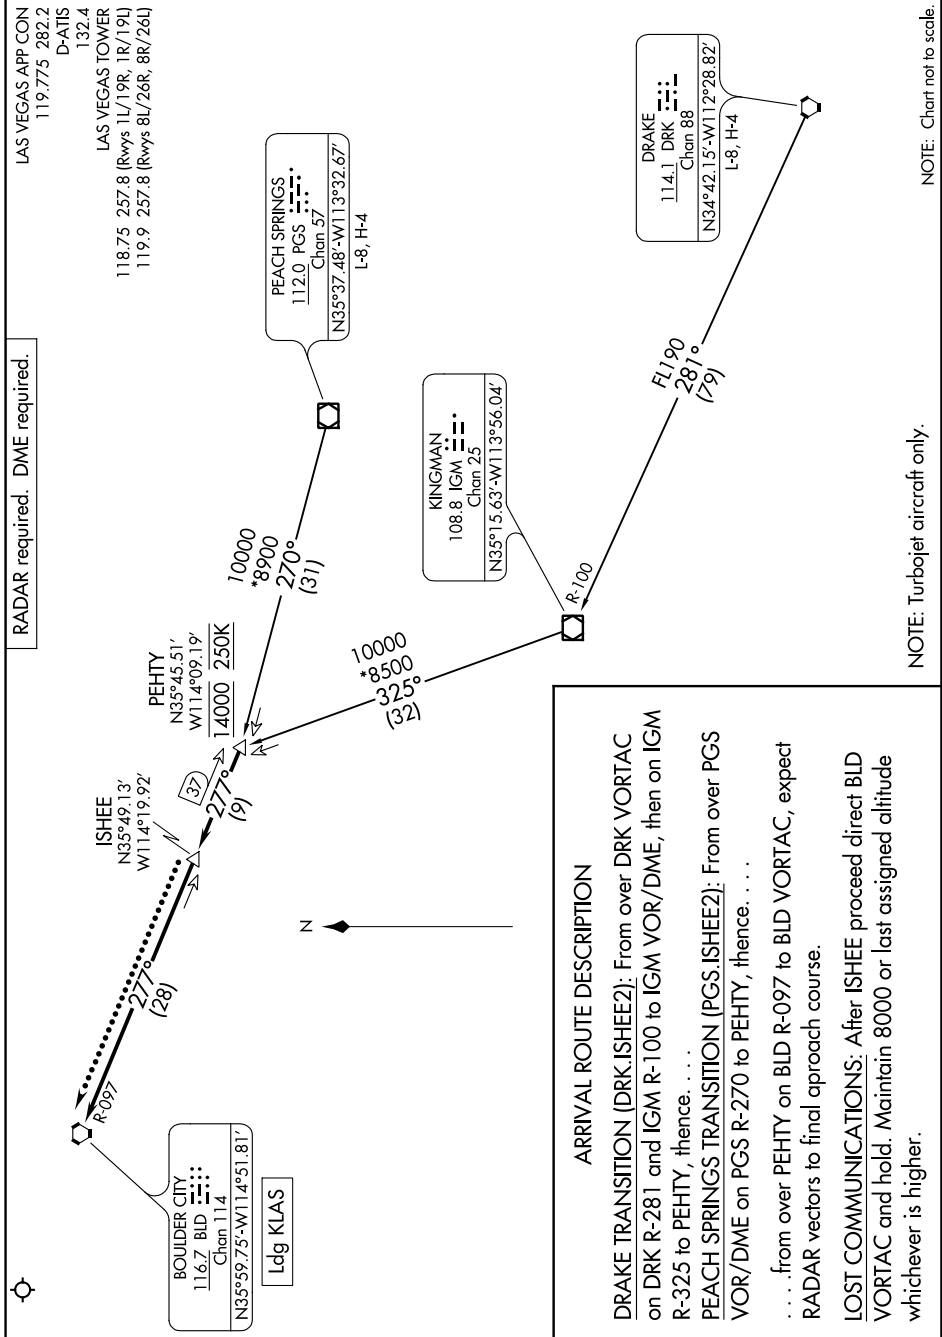

# ISHEE TWO ARRIVAL

AL-662 (FAA)

HARRY REID INTL (LAS)  
LAS VEGAS, NEVADA

SW-4, 23 FEB 2023 to 23 MAR 2023

# ISHEE TWO ARRIVAL

SW-4, 23 FEB 2023 to 23 MAR 2023