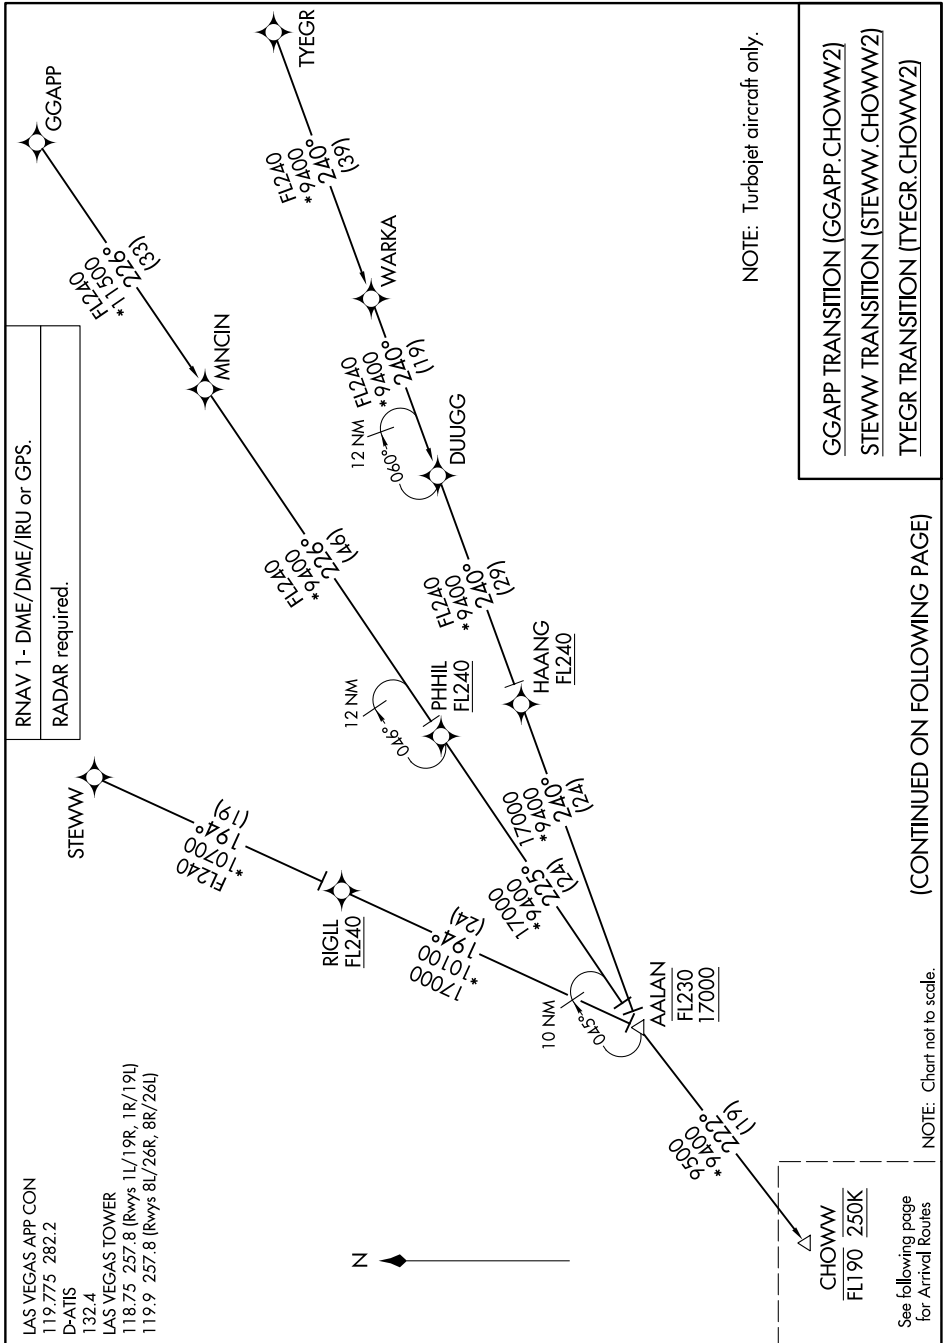

CHOWW TWO ARRIVAL (RNAV) Transition Routes

SW-4, 23 FEB 2023 to 23 MAR 2023

SW-4, 23 FEB 2023 to 23 MAR 2023