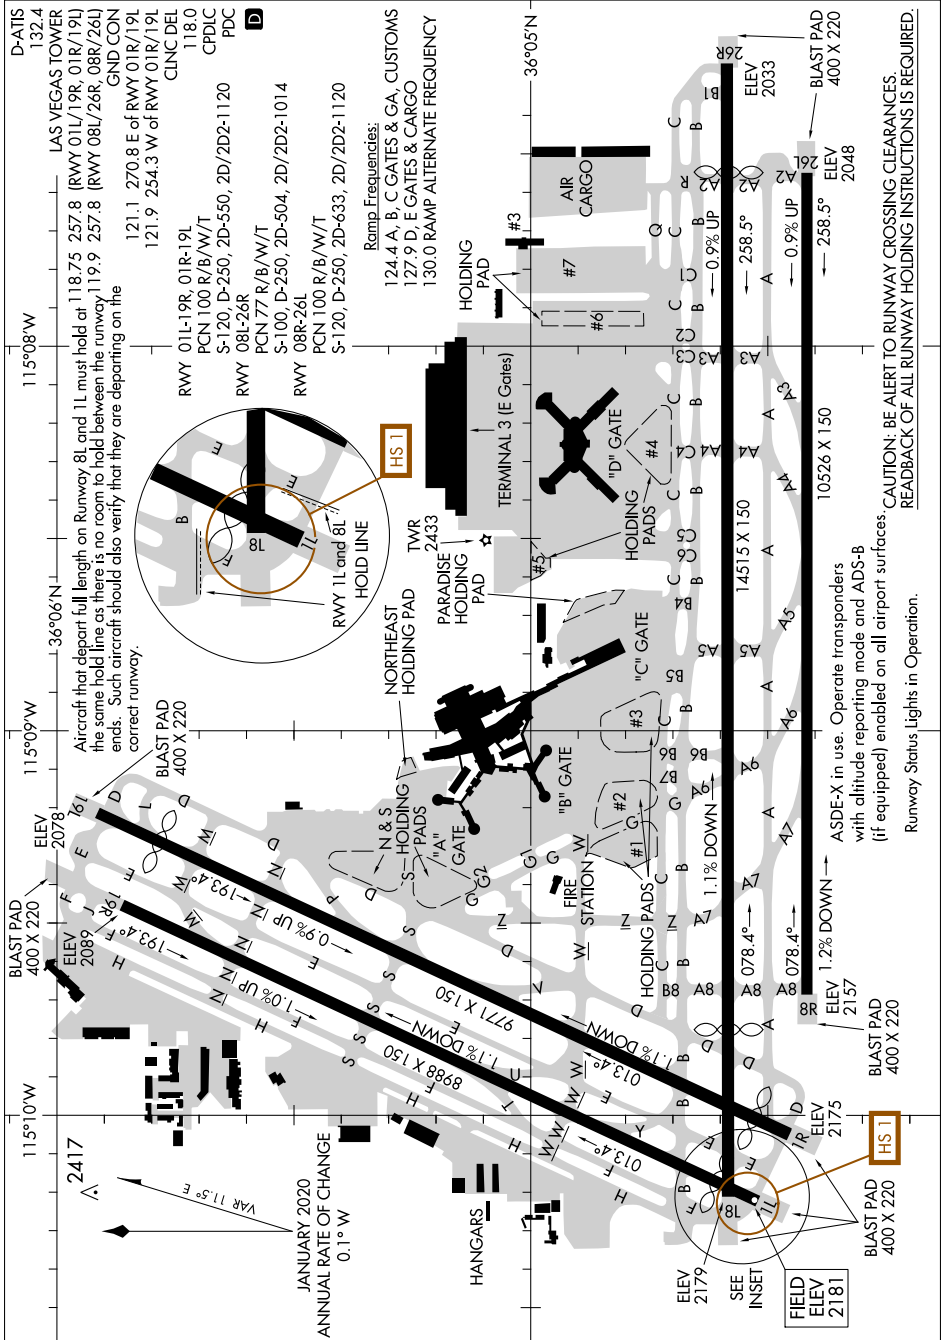

# AIRPORT DIAGRAM

AL-662 (FAA)

HARRY REID INTL (LAS)  
LAS VEGAS, NEVADA

SW-4, 23 FEB 2023 to 23 MAR 2023

# AIRPORT DIAGRAM

LAS VEGAS, NEVADA  
HARRY REID INTL (LAS)

SW-4, 23 FEB 2023 to 23 MAR 2023