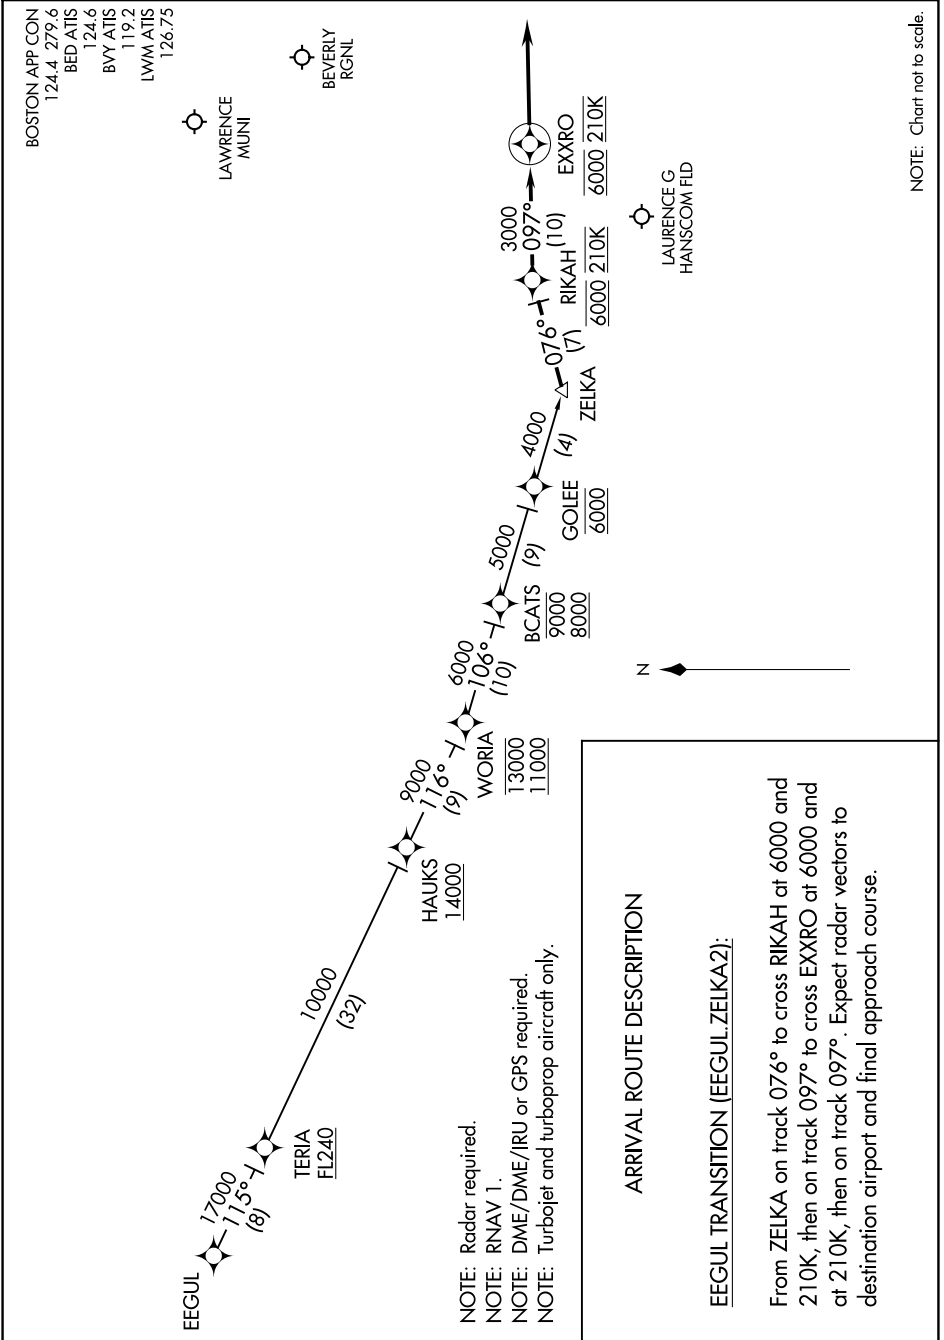

# ZELKA TWO ARRIVAL (RNAV)

BEDFORD, MASSACHUSETTS

NE-1, 23 FEB 2023 to 23 MAR 2023

# ZELKA TWO ARRIVAL (RNAV)

BEDFORD, MASSACHUSETTS

NOTE: Chart not to scale.

NE-1, 23 FEB 2023 to 23 MAR 2023