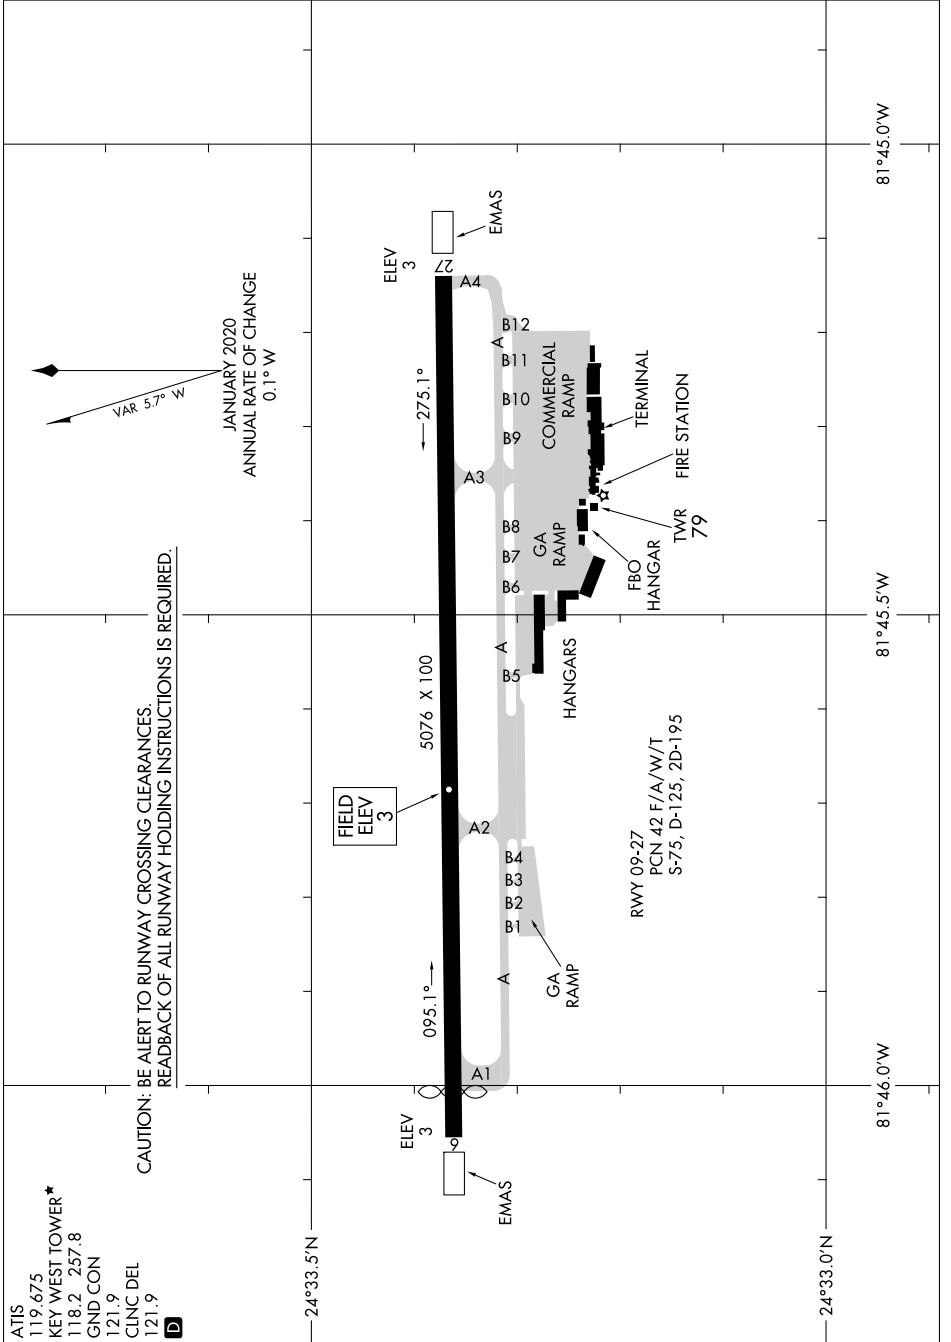

AIRPORT DIAGRAM

AL-606 (FAA)

KEY WEST INTL (EYW)
KEY WEST, FLORIDA

SE-3, 23 FEB 2023 to 23 MAR 2023

SE-3, 23 FEB 2023 to 23 MAR 2023