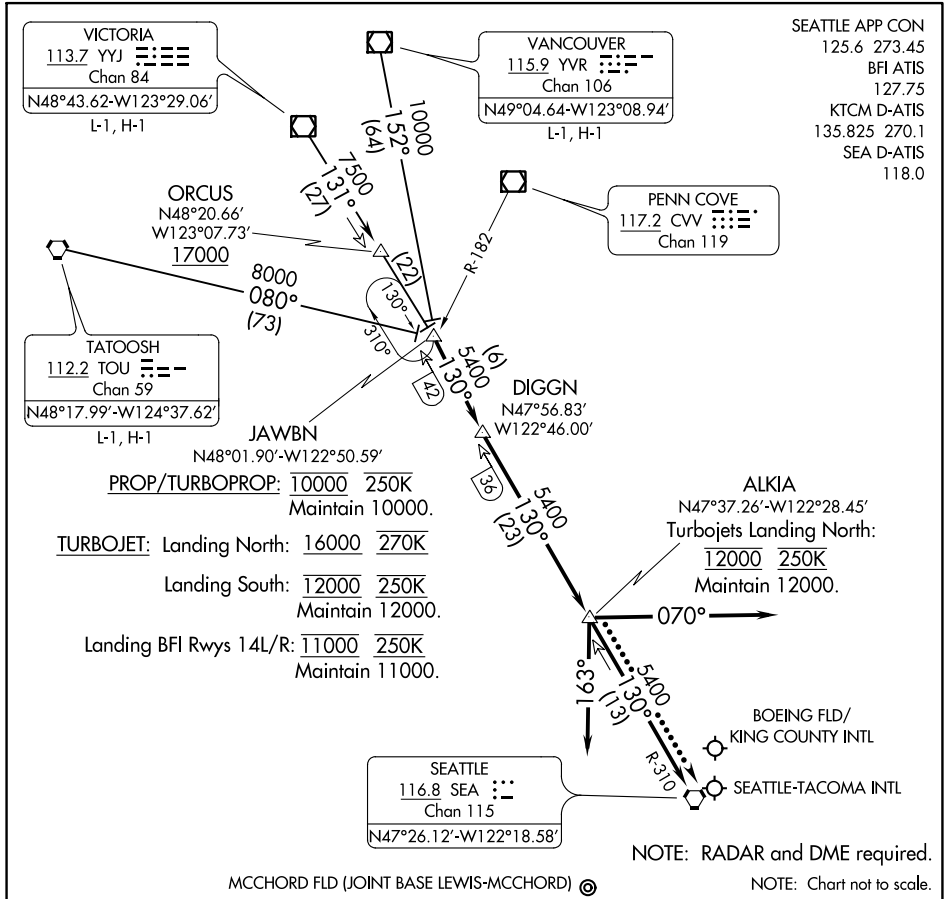

JAWBN SIX ARRIVAL

AL-582 (FAA)

SEATTLE, WASHINGTON

NW-1, 23 FEB 2023 to 23 MAR 2023

NW-1, 23 FEB 2023 to 23 MAR 2023

ARRIVAL ROUTE DESCRIPTION

TATOOSH TRANSITION (TOU.JAWBN6): From over TOU VORTAC on TOU R-080 to JAWBN. Thence . . .

VANCOUVER TRANSITION (YVR.JAWBN6): From over YVR VOR/DME on YVR R-152 to JAWBN. Thence . . .

VICTORIA TRANSITION (YYJ.JAWBN6): From over YYJ VOR/DME on YYJ R-131 to JAWBN. Thence . . .

. . . from over JAWBN on SEA R-310 to DIGGN then on SEA R-310 to ALKIA thence . . .

LANDING SOUTH: depart ALKIA heading 070° for vectors to final approach course.

LANDING NORTH: depart ALKIA heading 163° for vectors to final approach course.

LANDING MCCHORD FLD: depart ALKIA proceed direct SEA VORTAC.

LOST COMMUNICATIONS: After ALKIA, proceed direct SEA VORTAC.

JAWBN SIX ARRIVAL